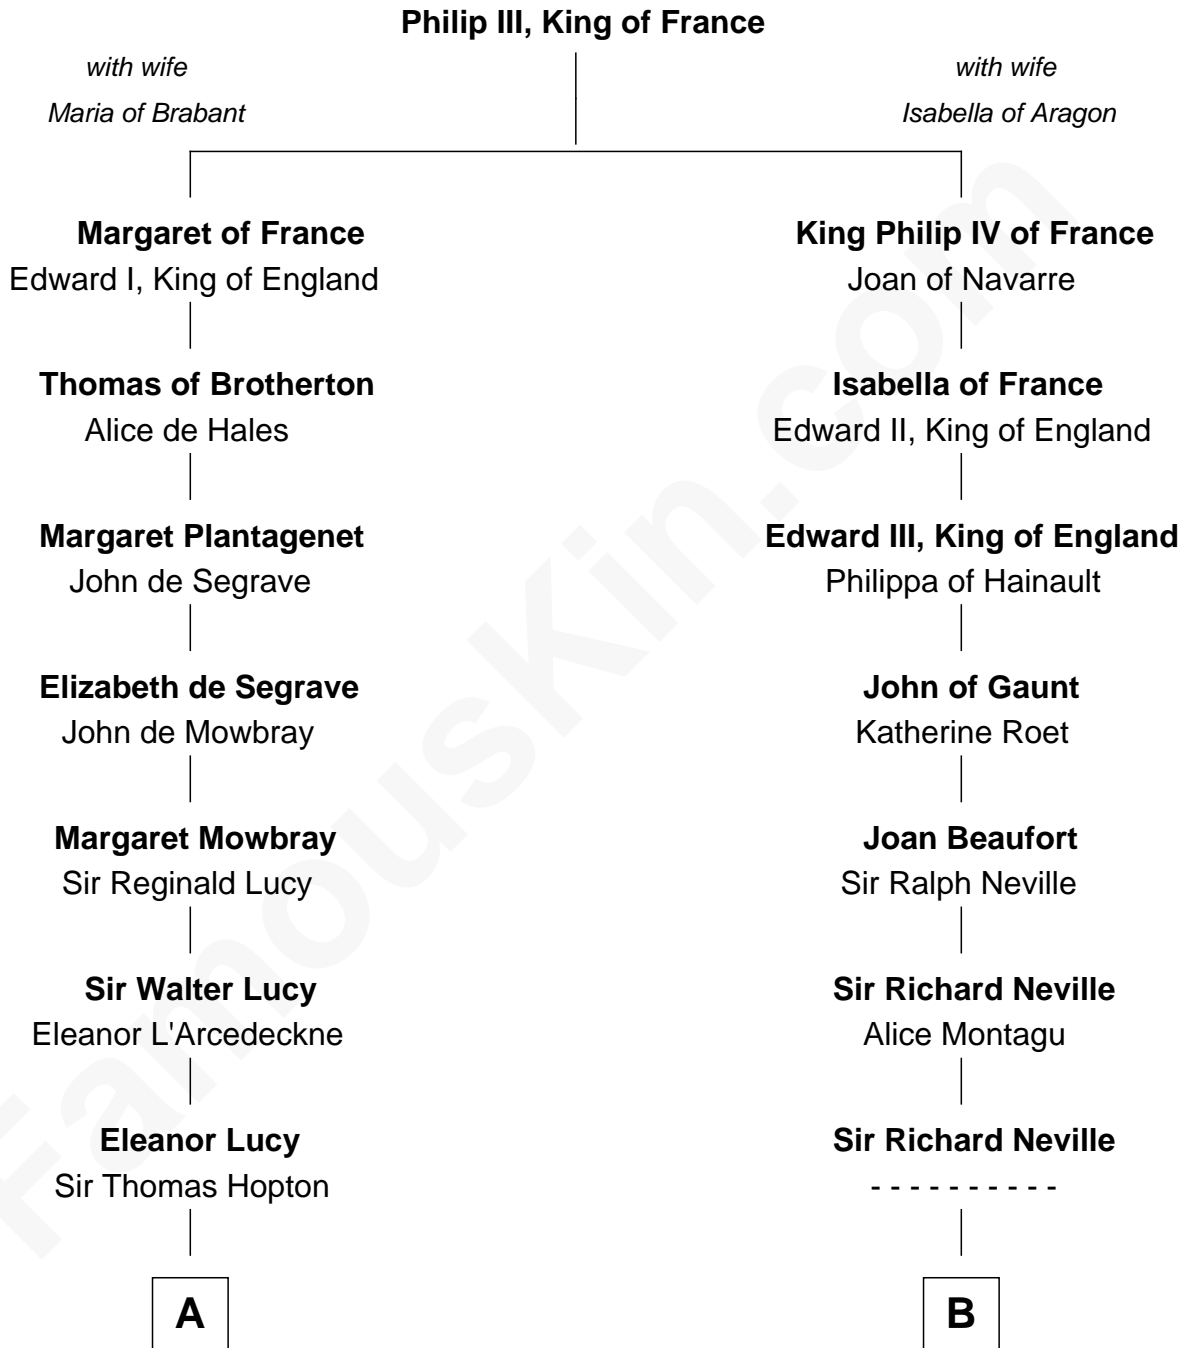

FamousKin.com Relationship Chart of

Joan Fontaine

Movie Actress

17th cousin 4 times removed of

Fletcher Christian

Leader of the mutiny on the Bounty

C

Richard Molesworth

Catherine Cobb

John Molesworth

Louise Tomkyns

Margaret Letitia Molesworth

Charles Richard De Havilland

Walter Augustus De Havilland

Lillian Augusta Ruse

Joan Fontaine