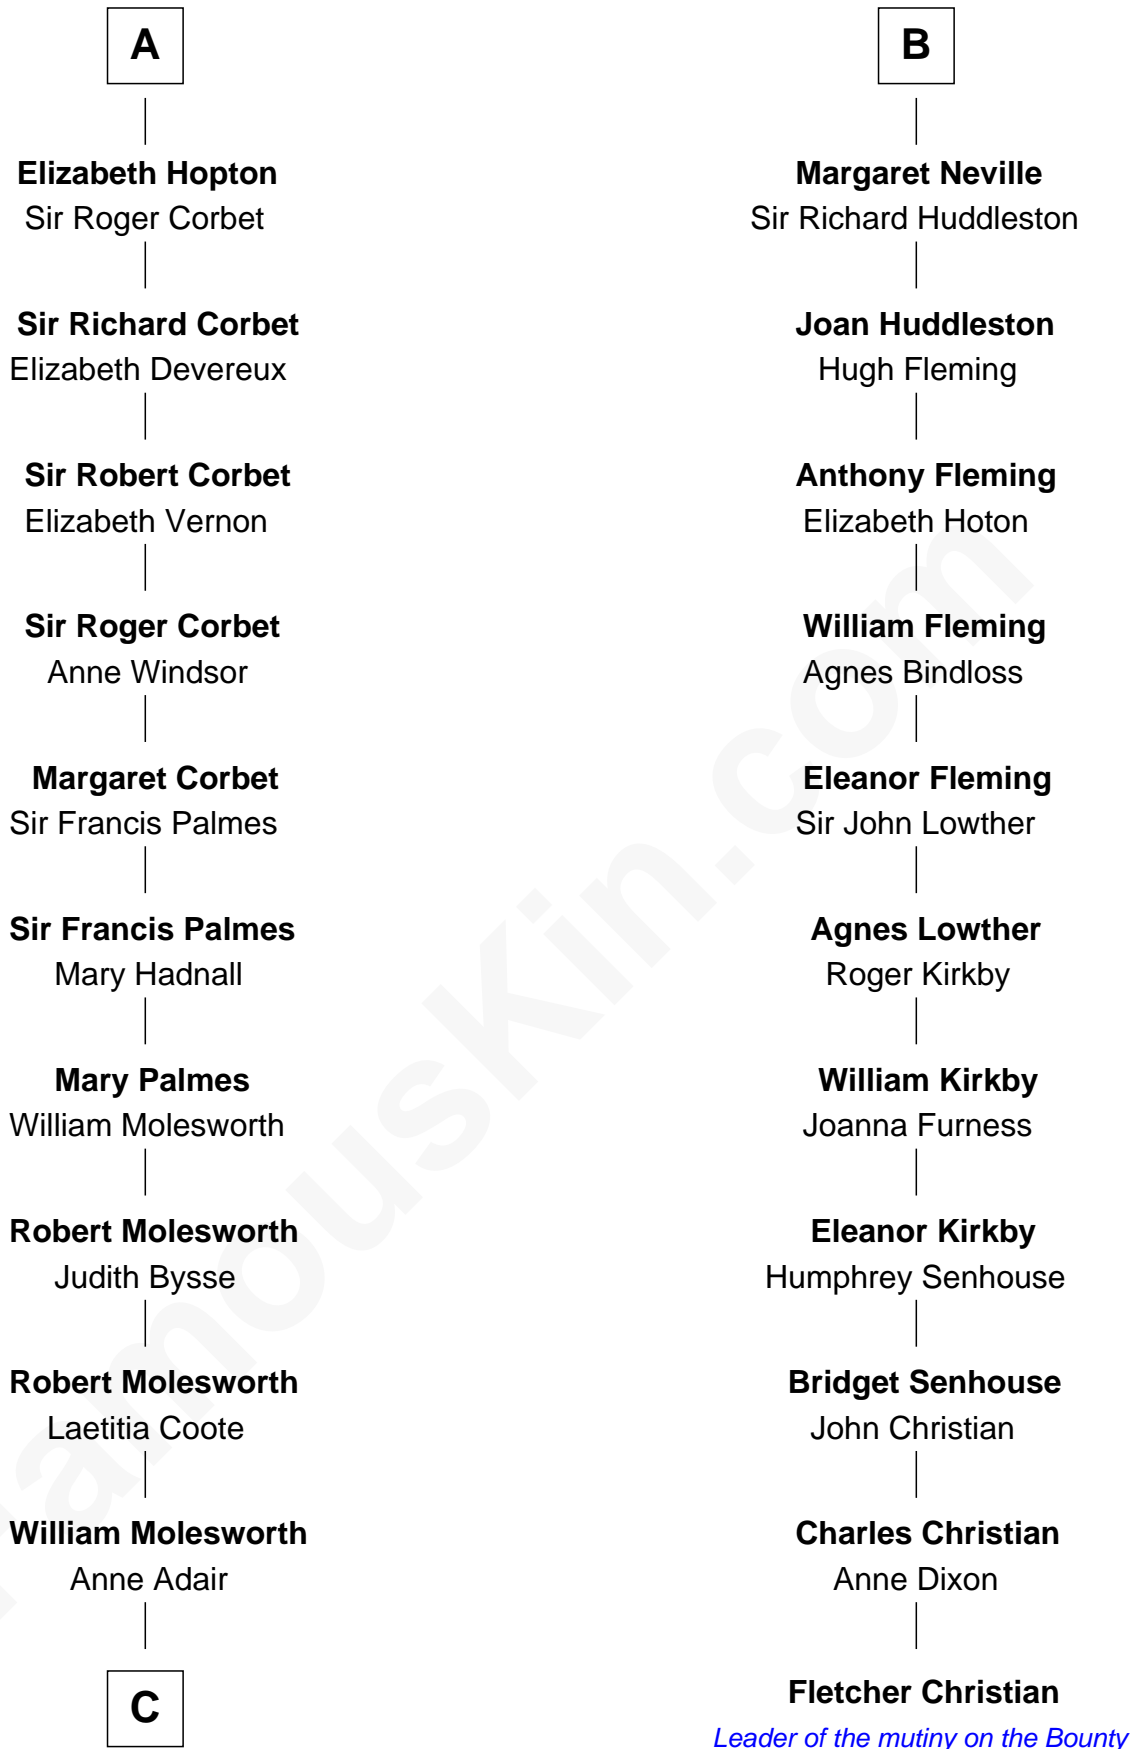

FamousKin.com Relationship Chart of

Joan Fontaine

Movie Actress

17th cousin 4 times removed of

Fletcher Christian

Leader of the mutiny on the Bounty

C

Richard Molesworth

Catherine Cobb

John Molesworth

Louise Tomkyns

Margaret Letitia Molesworth

Charles Richard De Havilland

Walter Augustus De Havilland

Lillian Augusta Ruse

Joan Fontaine