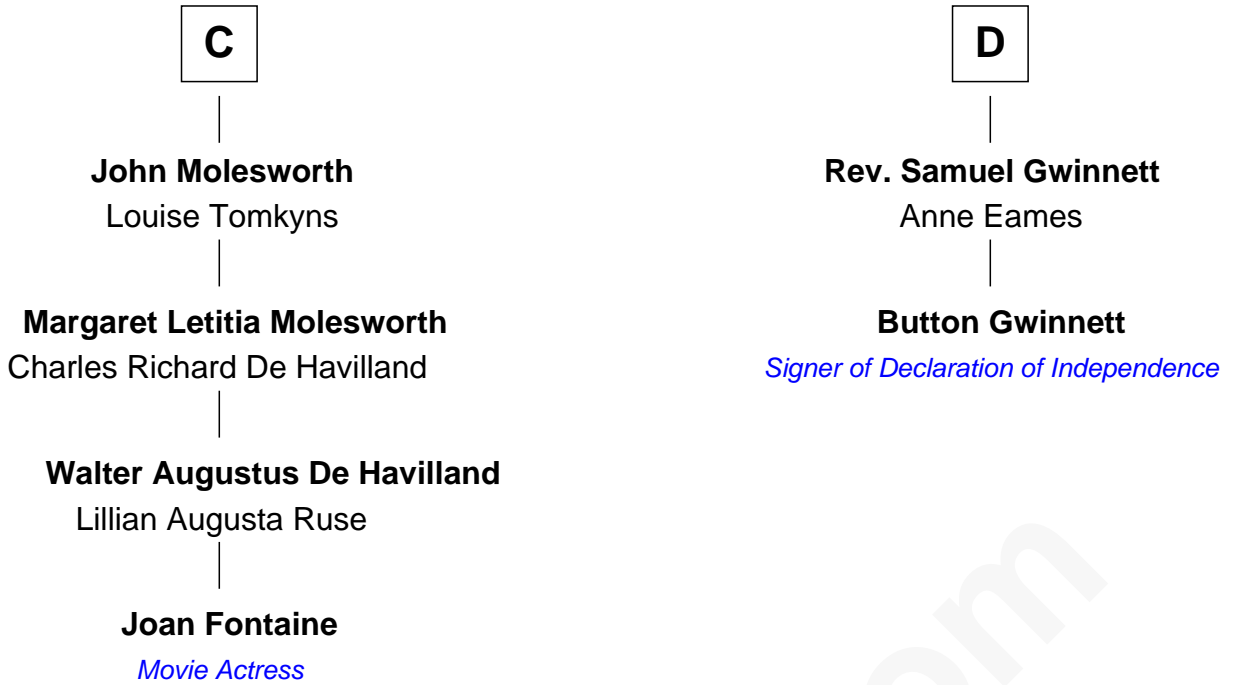

FamousKin.com