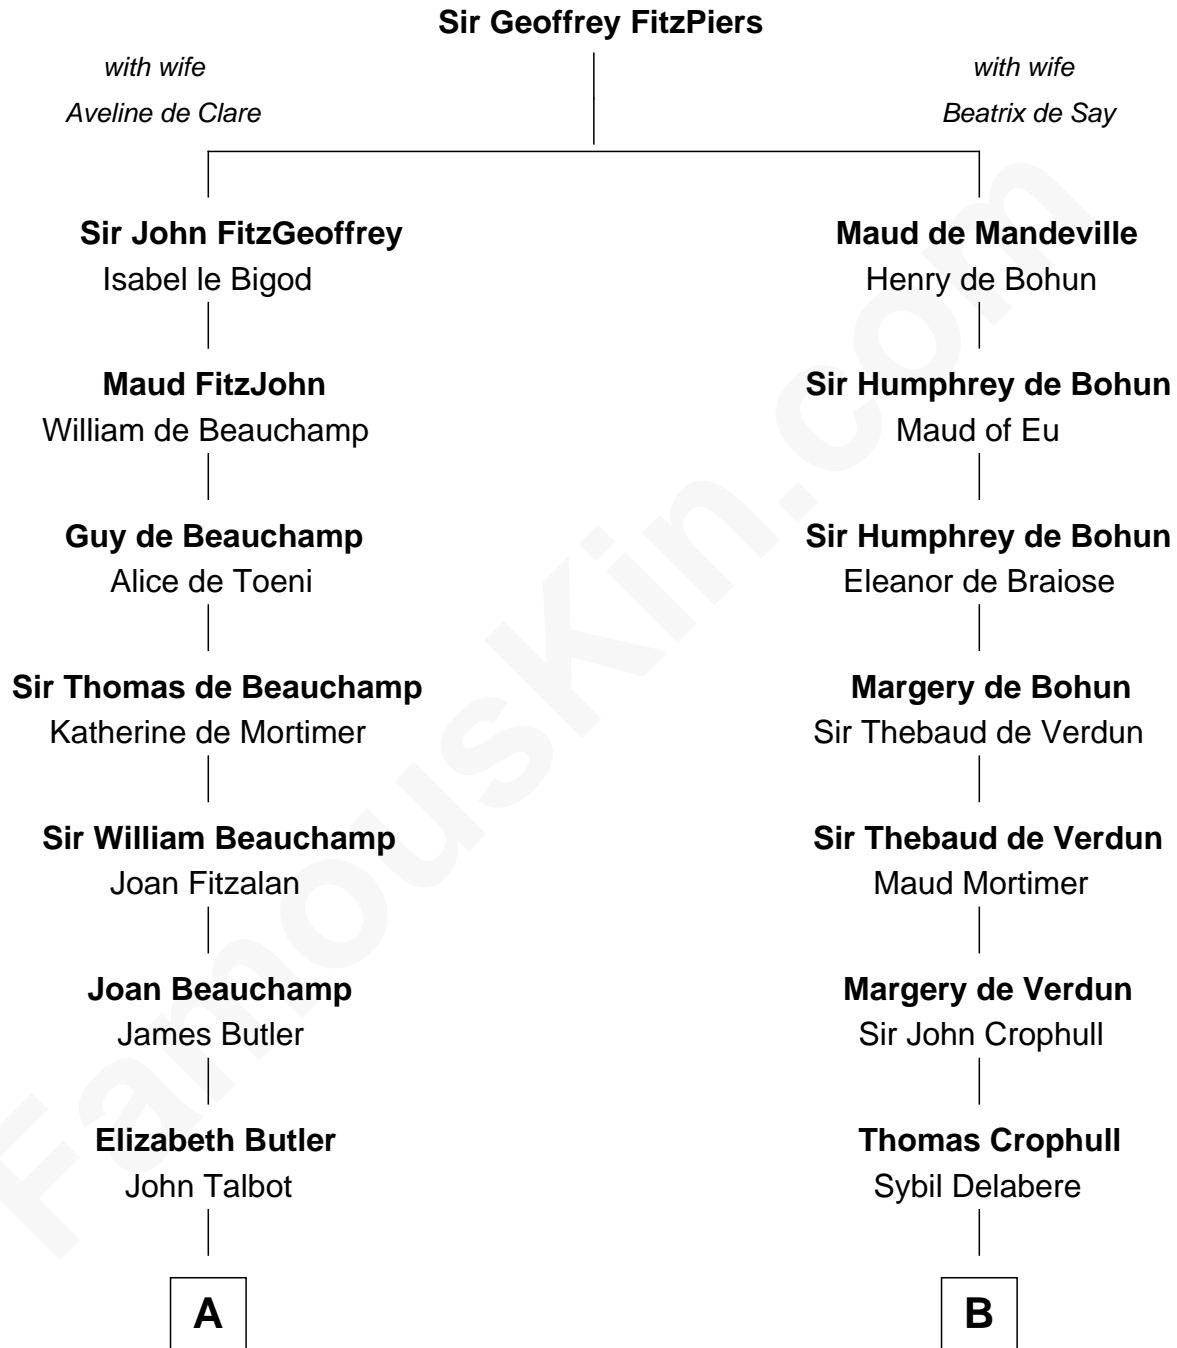

FamousKin.com Relationship Chart of

Joan Fontaine

Movie Actress

20th cousin of

Button Gwinnett

Signer of the Declaration of Independence

A

Ann Talbot
Sir Henry Vernon

Elizabeth Vernon
Sir Robert Corbet

Sir Roger Corbet
Anne Windsor

Margaret Corbet
Sir Francis Palmes

Sir Francis Palmes
Mary Hadnall

Mary Palmes
William Molesworth

Robert Molesworth
Judith Bysse

Robert Molesworth
Laetitia Coote

William Molesworth
Anne Adair

Richard Molesworth
Catherine Cobb

C

B

Agnes Crophull
Sir Walter Devereux

Sir Walter Devereux
Elizabeth Bromwich

Elizabeth Devereux
John Milborne

Simon Milborne
Jane Baskerville