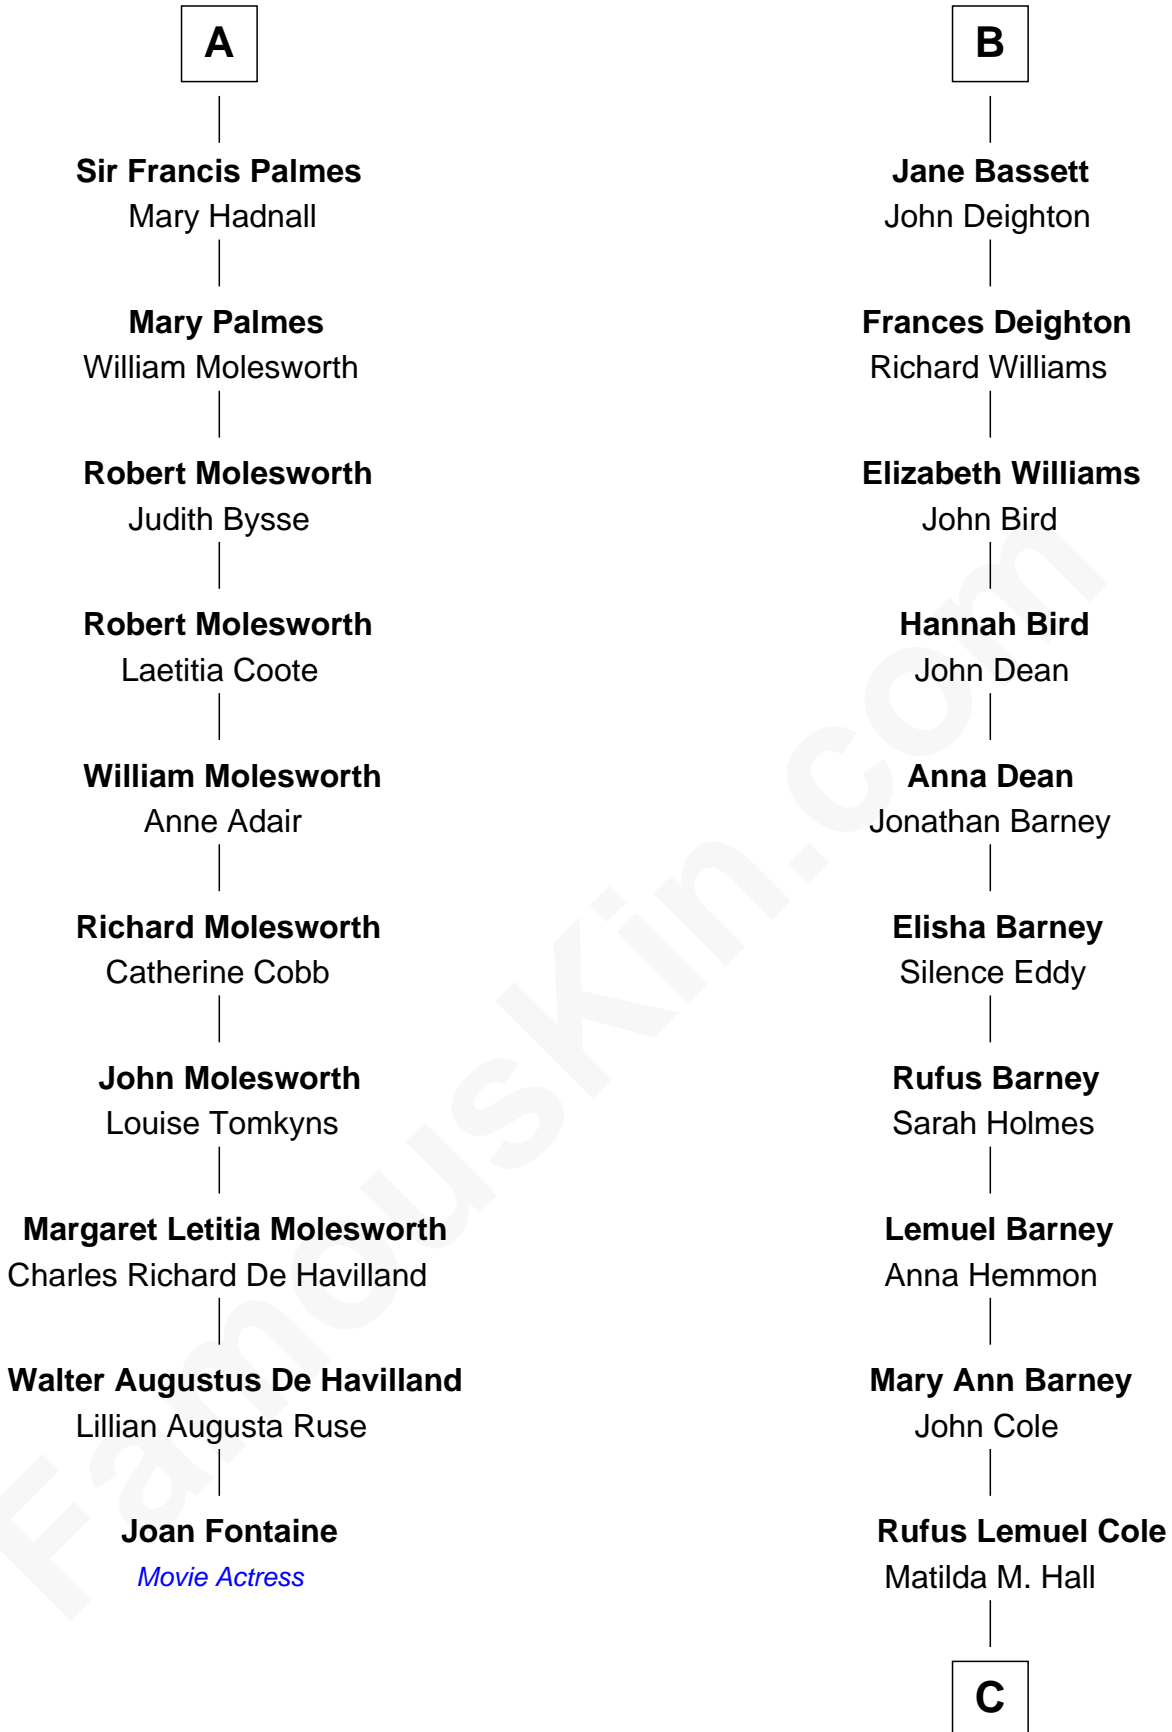

FamousKin.com Relationship Chart of

Joan Fontaine

Movie Actress

16th cousin 4 times removed of

Michael Lookinland

TV Actor

Sir Richard Fitzalan

Elizabeth de Bohun

C

Nellie M. Cole

John Andrew Lookinland

Orrin Paul Lookinland

Madeline Tait

Paul Russell Lookinland

Karen Ruth McKinney

Michael Lookinland