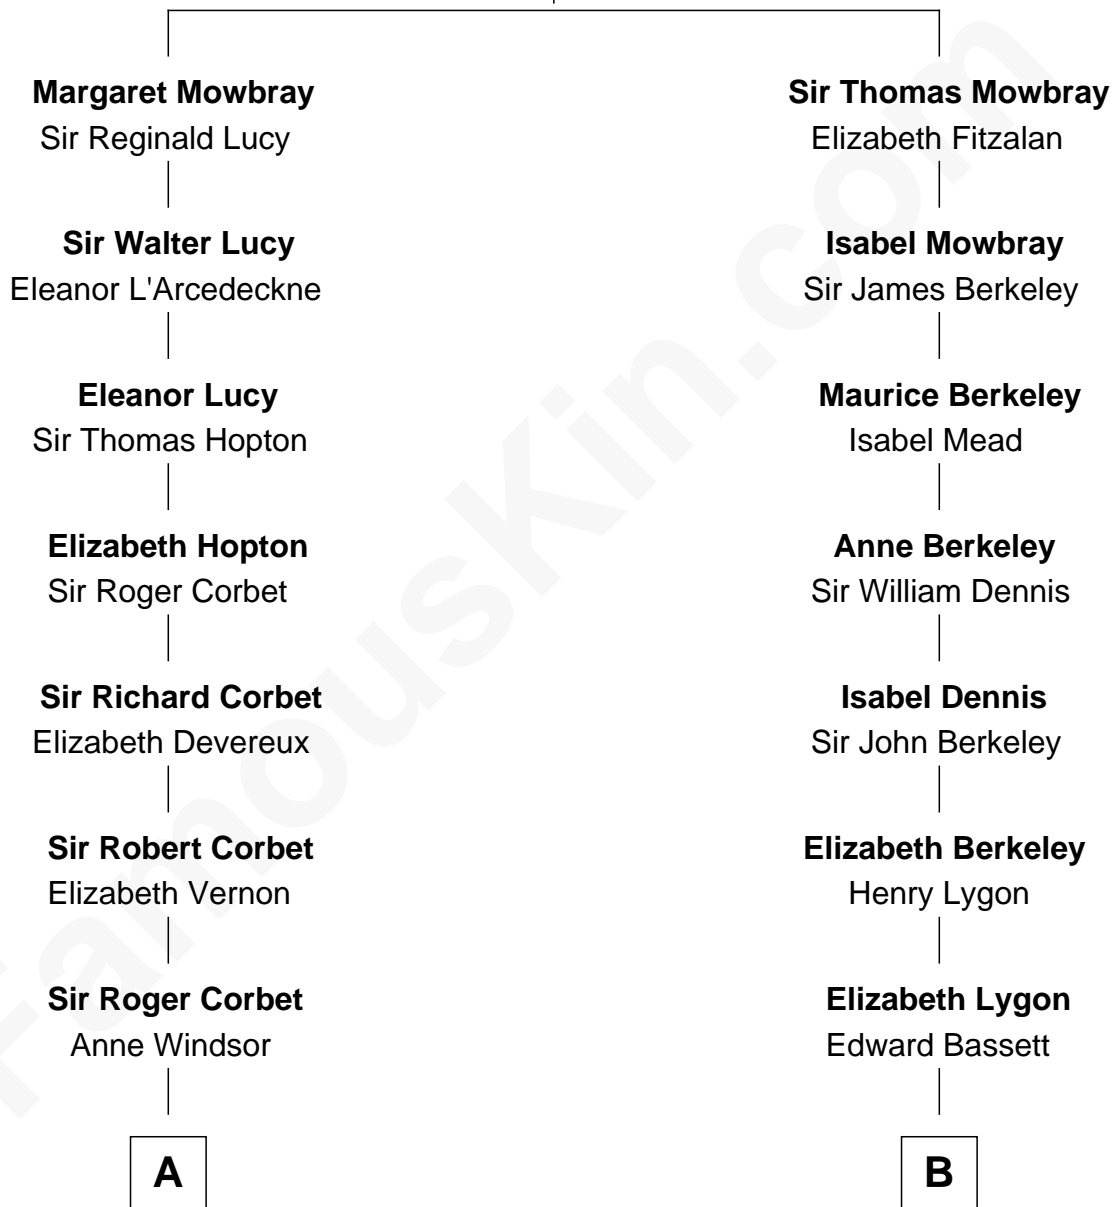

FamousKin.com Relationship Chart of

Joan Fontaine

Movie Actress

17th cousin 3 times removed of

Michael Lookinland

TV Actor

John de Mowbray
Elizabeth de Segrave

C