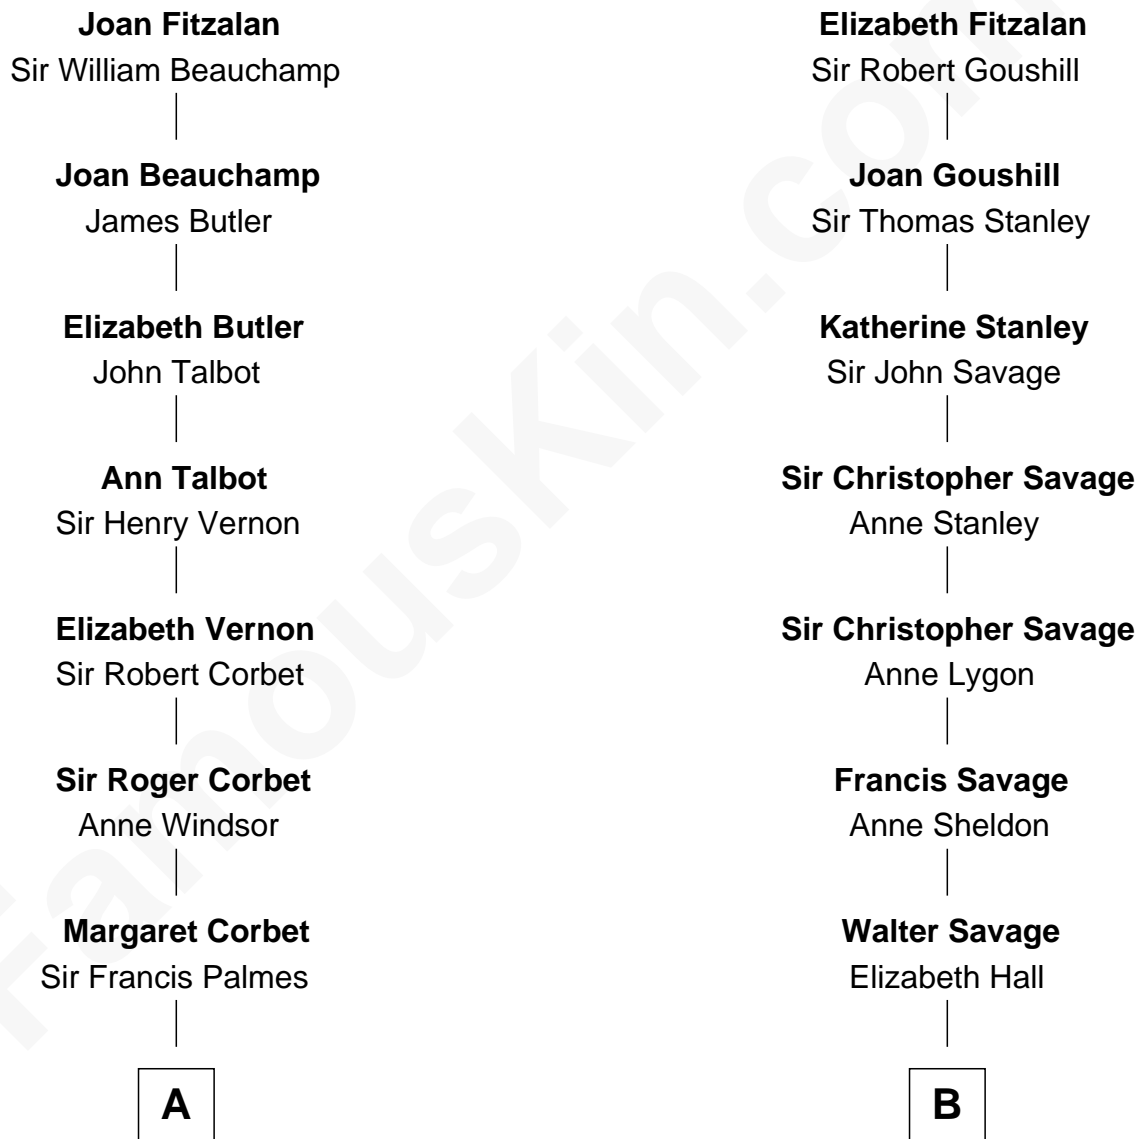

FamousKin.com Relationship Chart of

Joan Fontaine

Movie Actress

16th cousin 3 times removed of

Parker Stevenson

TV and Movie Actor

Sir Richard Fitzalan

Elizabeth de Bohun

C

Philip Price

Sarah Meade Harrison

Sarah Meade Price

Richard Stevenson Parker

Parker Stevenson

TV and Movie Actor

FamousKin.com