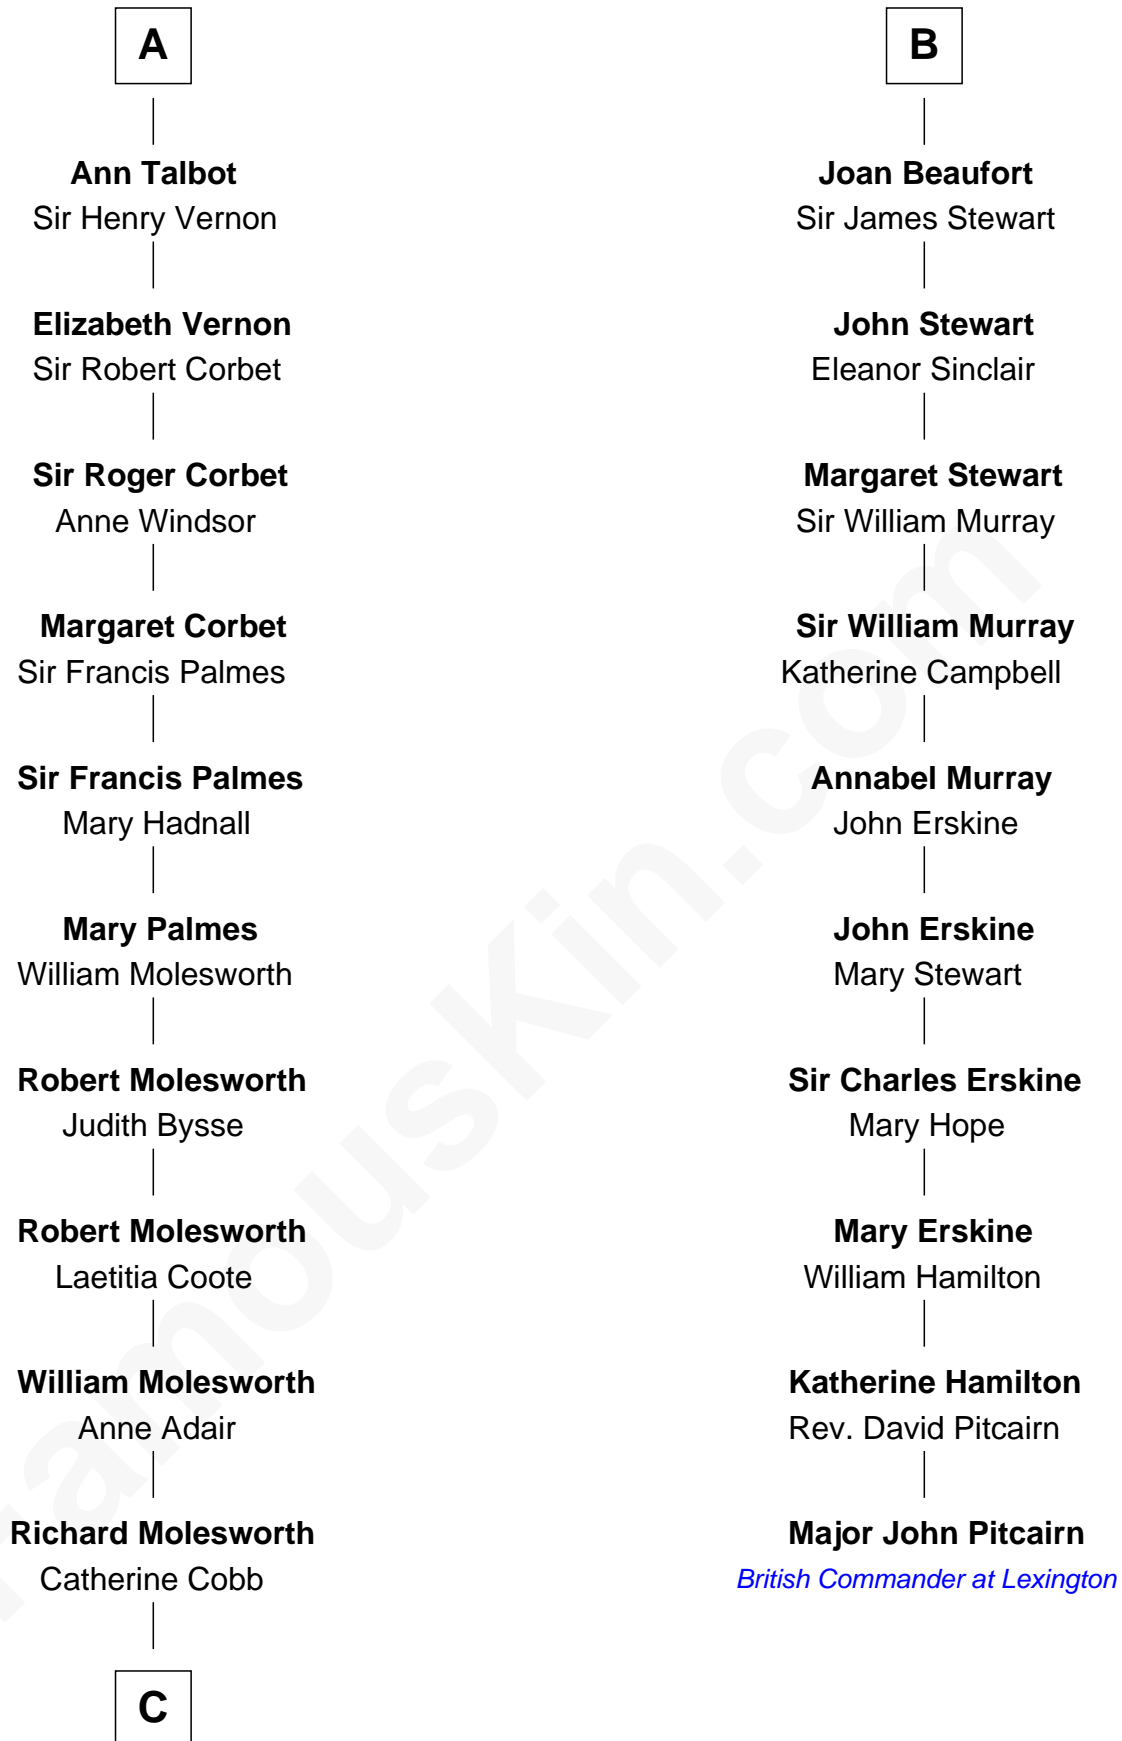

# FamousKin.com Relationship Chart of

**Joan Fontaine**

*Movie Actress*

16th cousin 4 times removed of

**Major John Pitcairn**

*British Commander at Battle of Lexington*

**Sir Geoffrey FitzPiers**

Aveline de Clare

**C**

—  
**John Molesworth**

Louise Tomkyns

—  
**Margaret Letitia Molesworth**

Charles Richard De Havilland

—  
**Walter Augustus De Havilland**

Lillian Augusta Ruse

—  
**Joan Fontaine**