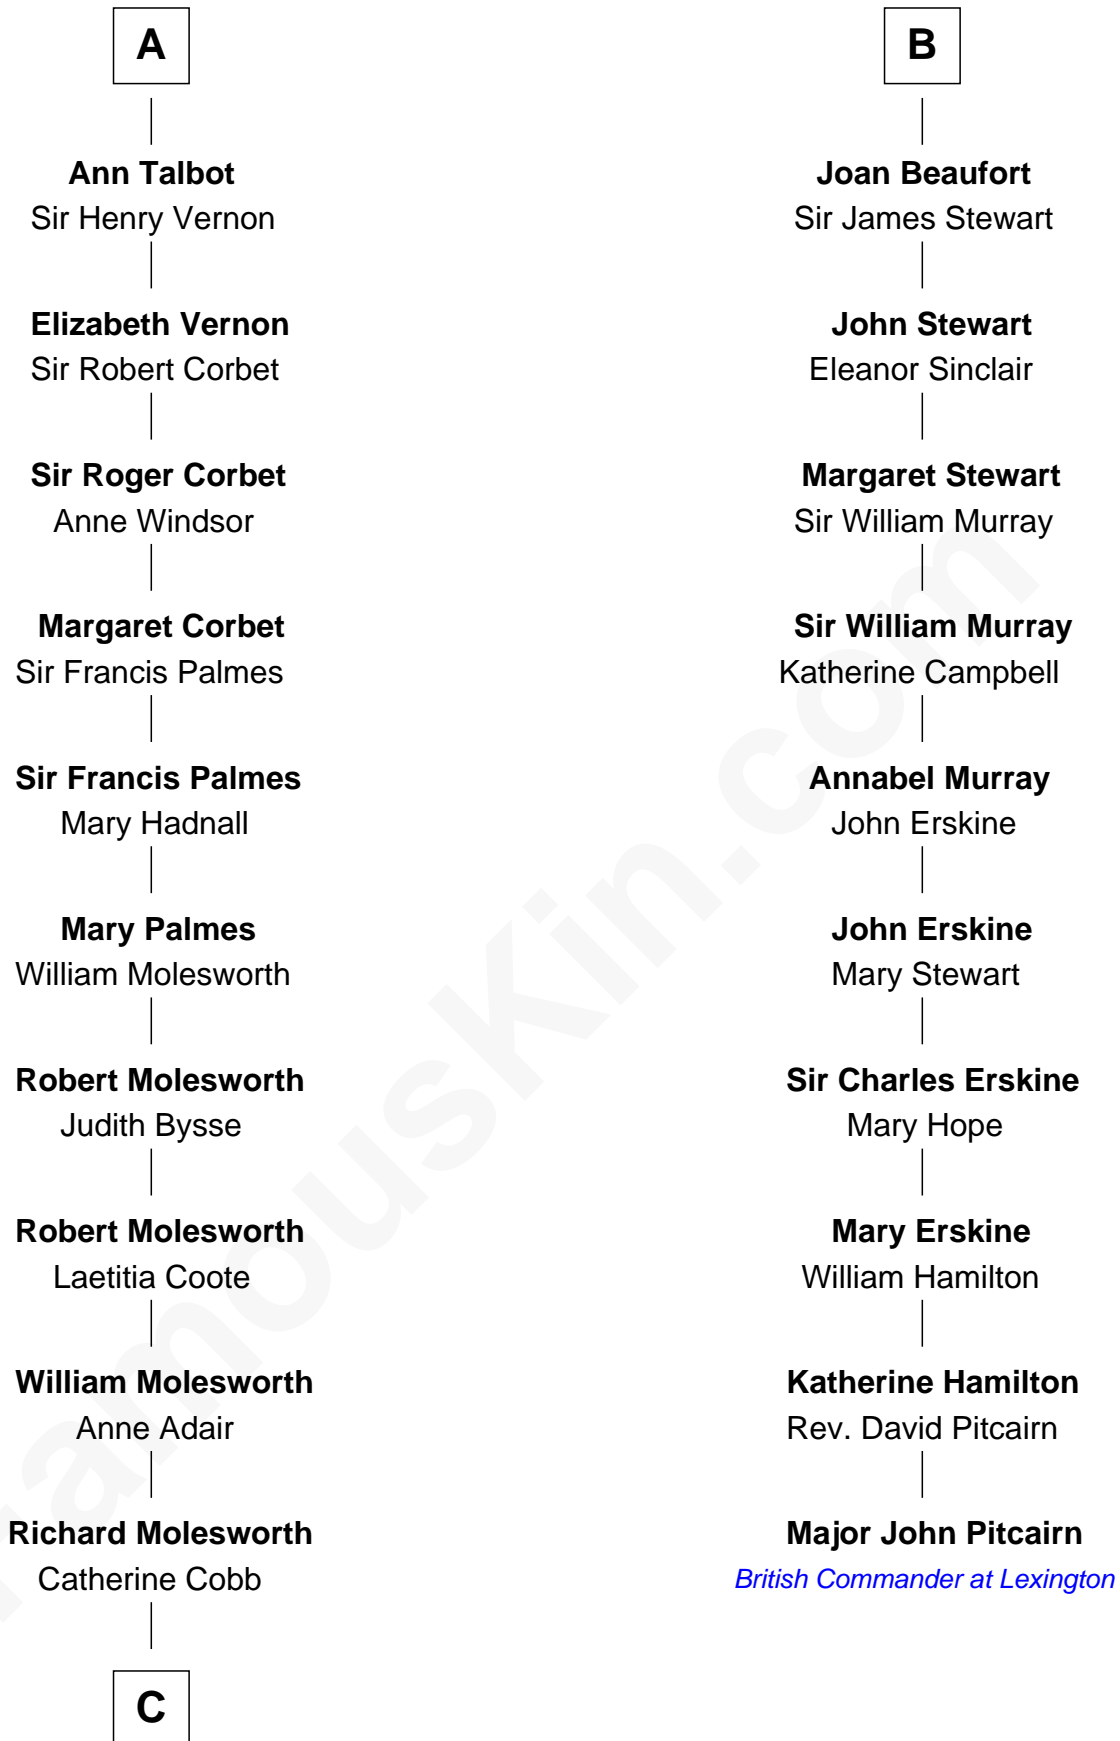

FamousKin.com Relationship Chart of

Joan Fontaine

Movie Actress

16th cousin 4 times removed of

Major John Pitcairn

British Commander at Battle of Lexington

C

—
John Molesworth

Louise Tomkyns

—
Margaret Letitia Molesworth

Charles Richard De Havilland

—
Walter Augustus De Havilland

Lillian Augusta Ruse

—
Joan Fontaine

Movie Actress

FamousKin.com