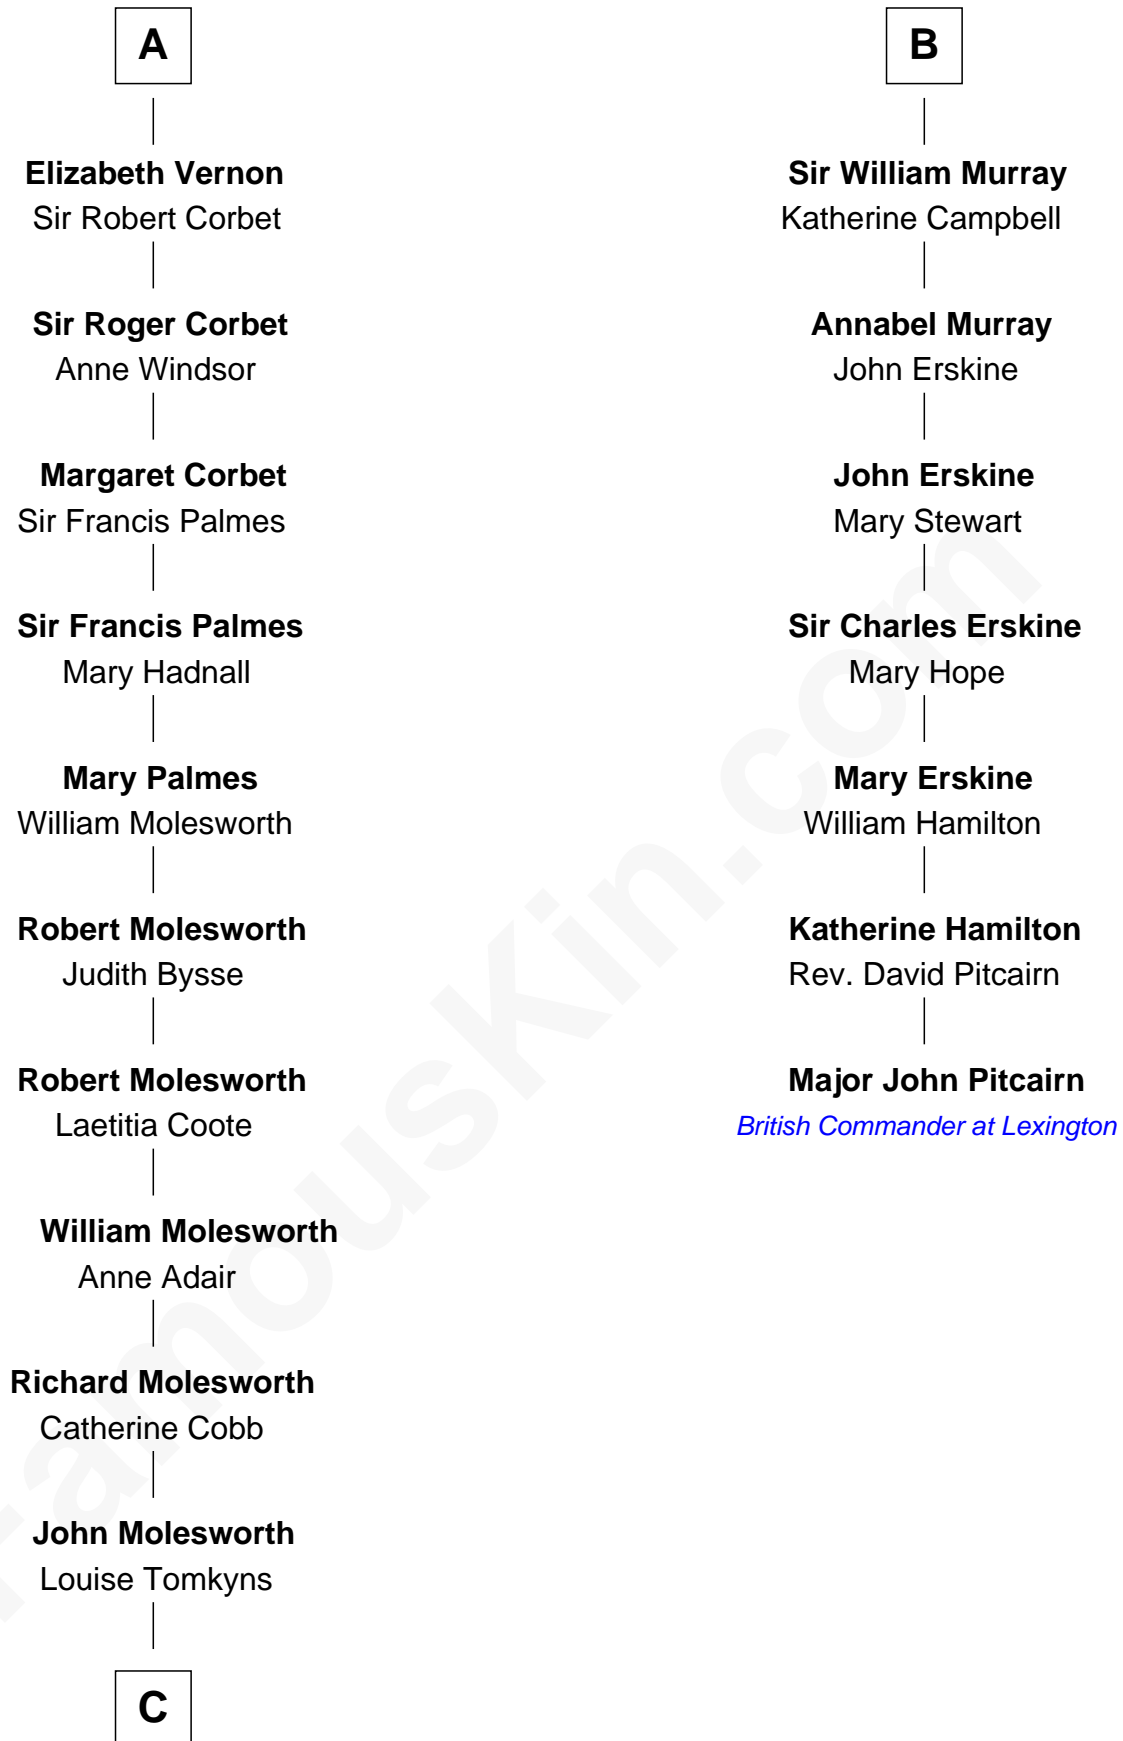

FamousKin.com Relationship Chart of

Joan Fontaine

Movie Actress

13th cousin 6 times removed of

Major John Pitcairn

British Commander at Battle of Lexington

C

—
Margaret Letitia Molesworth

Charles Richard De Havilland

—
Walter Augustus De Havilland

Lillian Augusta Ruse

—
Joan Fontaine

Movie Actress

FamousKin.com