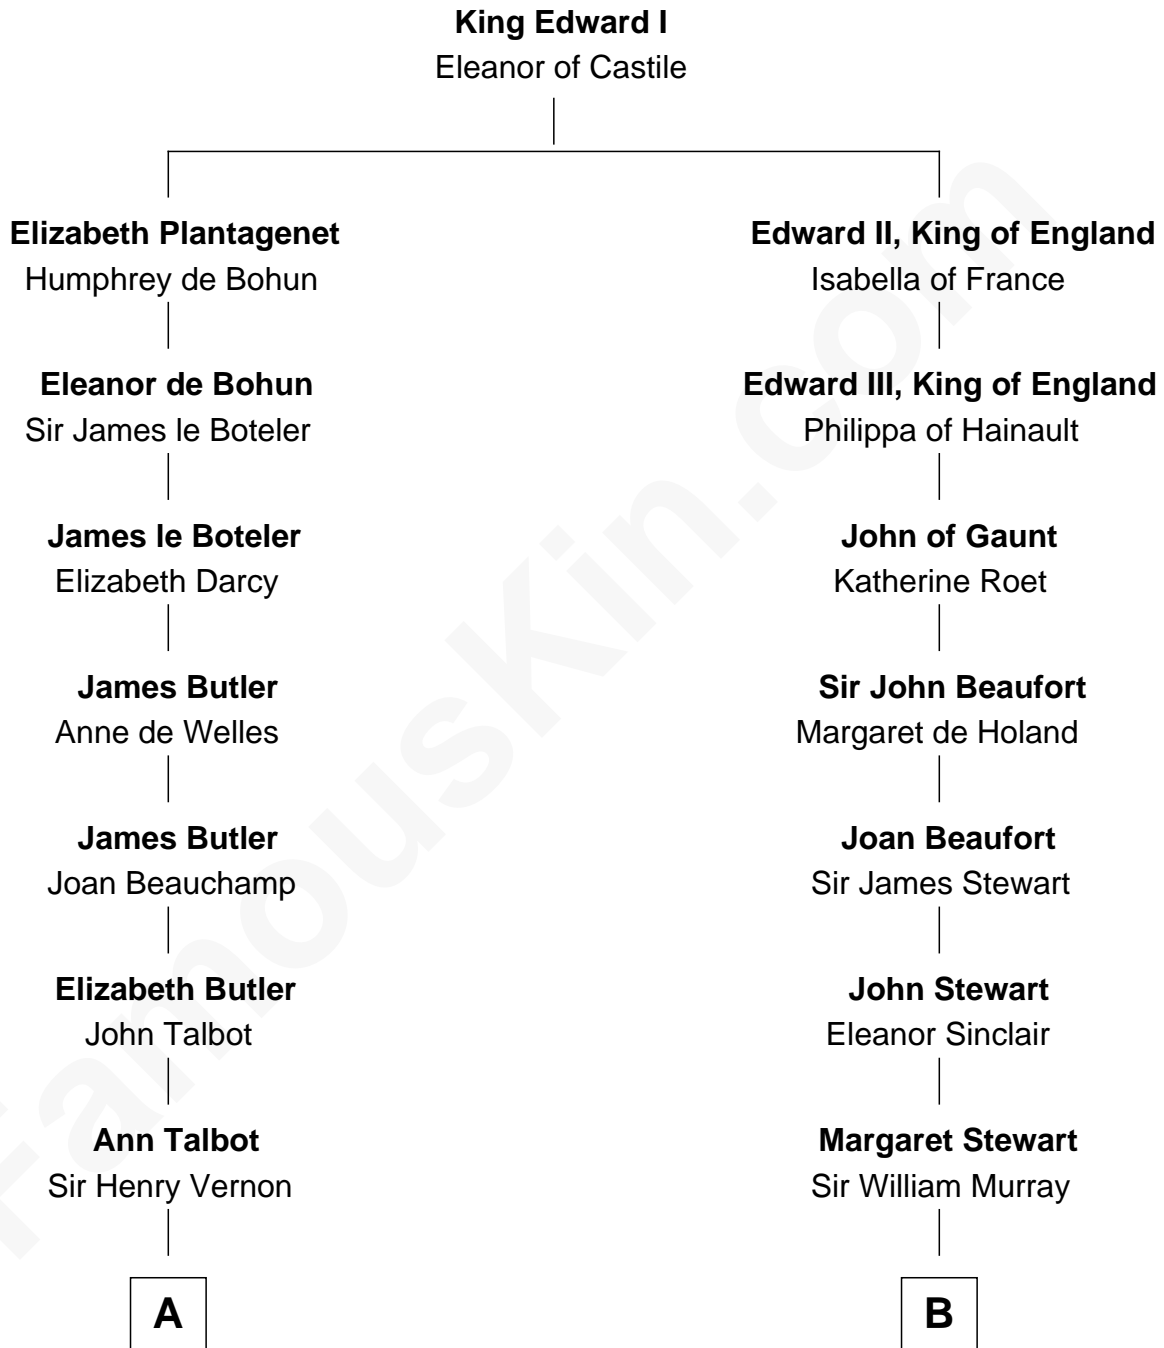

FamousKin.com Relationship Chart of

Joan Fontaine

Movie Actress

13th cousin 6 times removed of

Major John Pitcairn

British Commander at Battle of Lexington

C

—
Margaret Letitia Molesworth

Charles Richard De Havilland

—
Walter Augustus De Havilland

Lillian Augusta Ruse

—
Joan Fontaine

Movie Actress

FamousKin.com