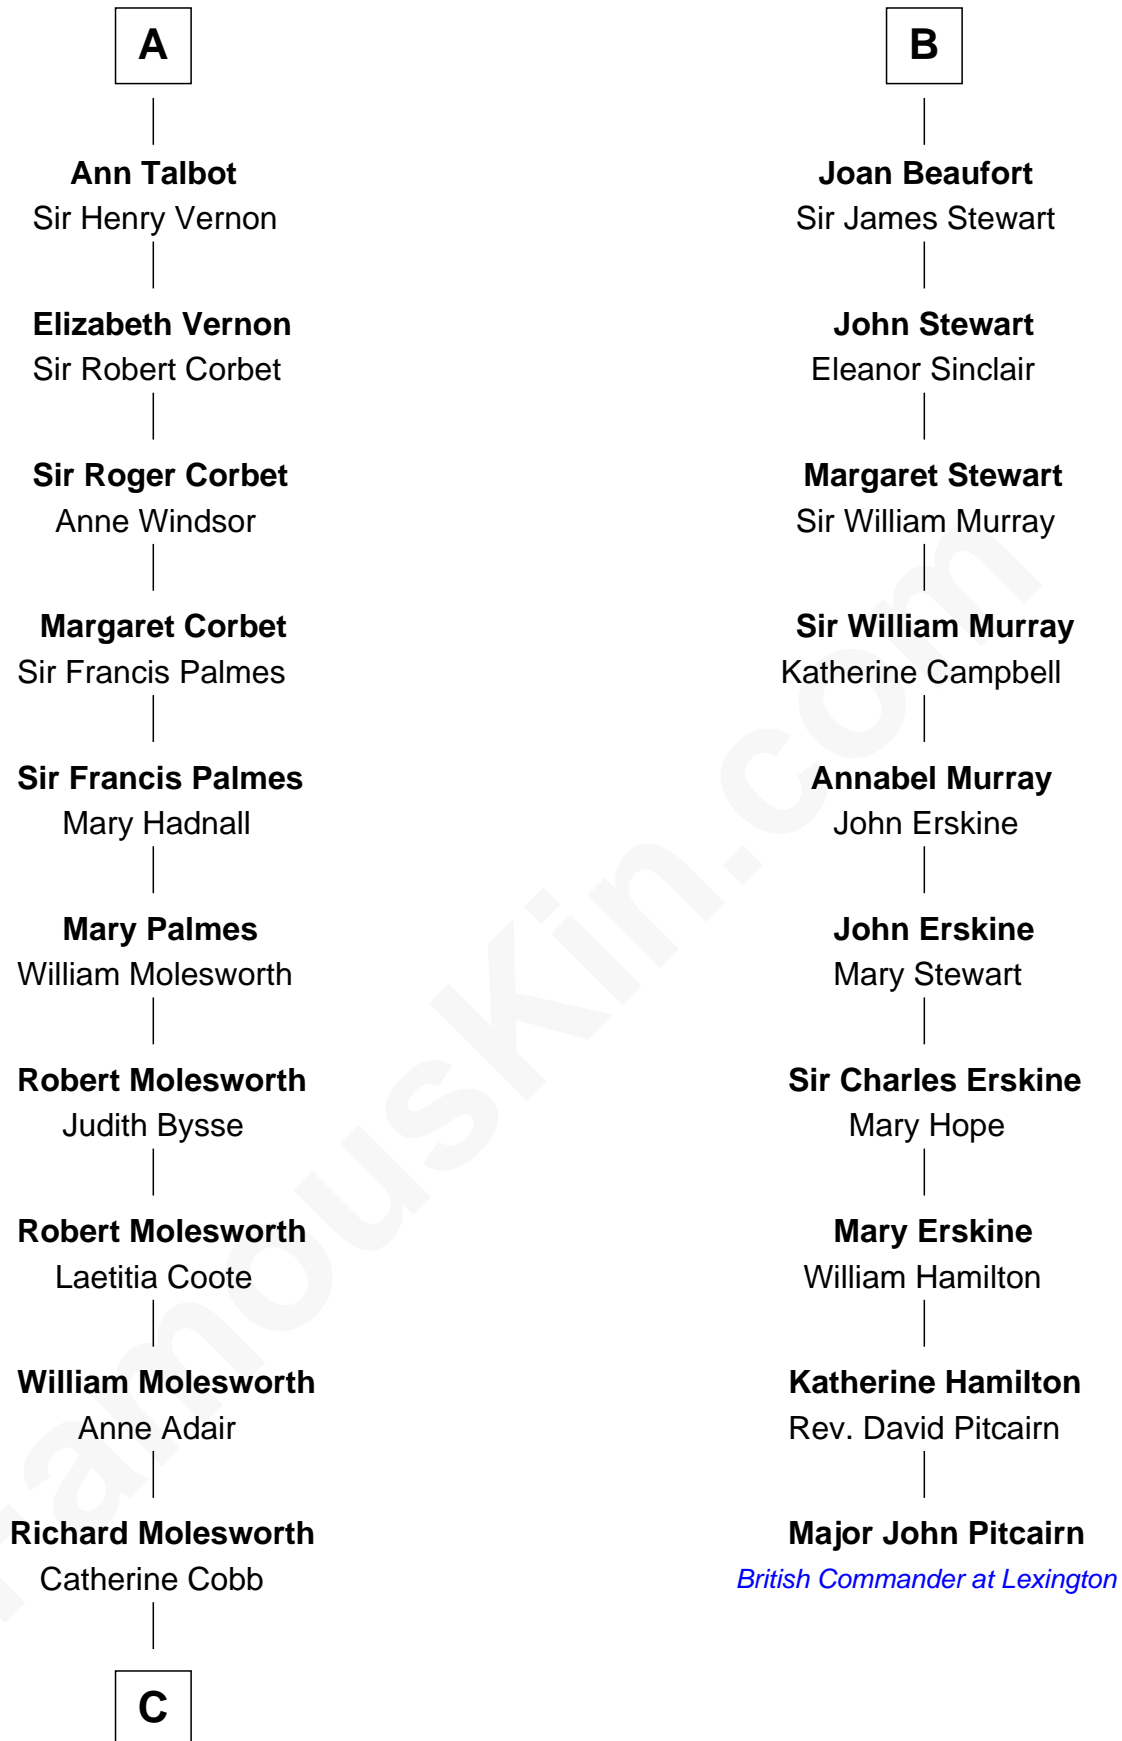

FamousKin.com Relationship Chart of

Joan Fontaine

Movie Actress

16th cousin 4 times removed of

Major John Pitcairn

British Commander at Battle of Lexington

C

—
John Molesworth

Louise Tomkyns

—
Margaret Letitia Molesworth

Charles Richard De Havilland

—
Walter Augustus De Havilland

Lillian Augusta Ruse

—
Joan Fontaine

Movie Actress

FamousKin.com