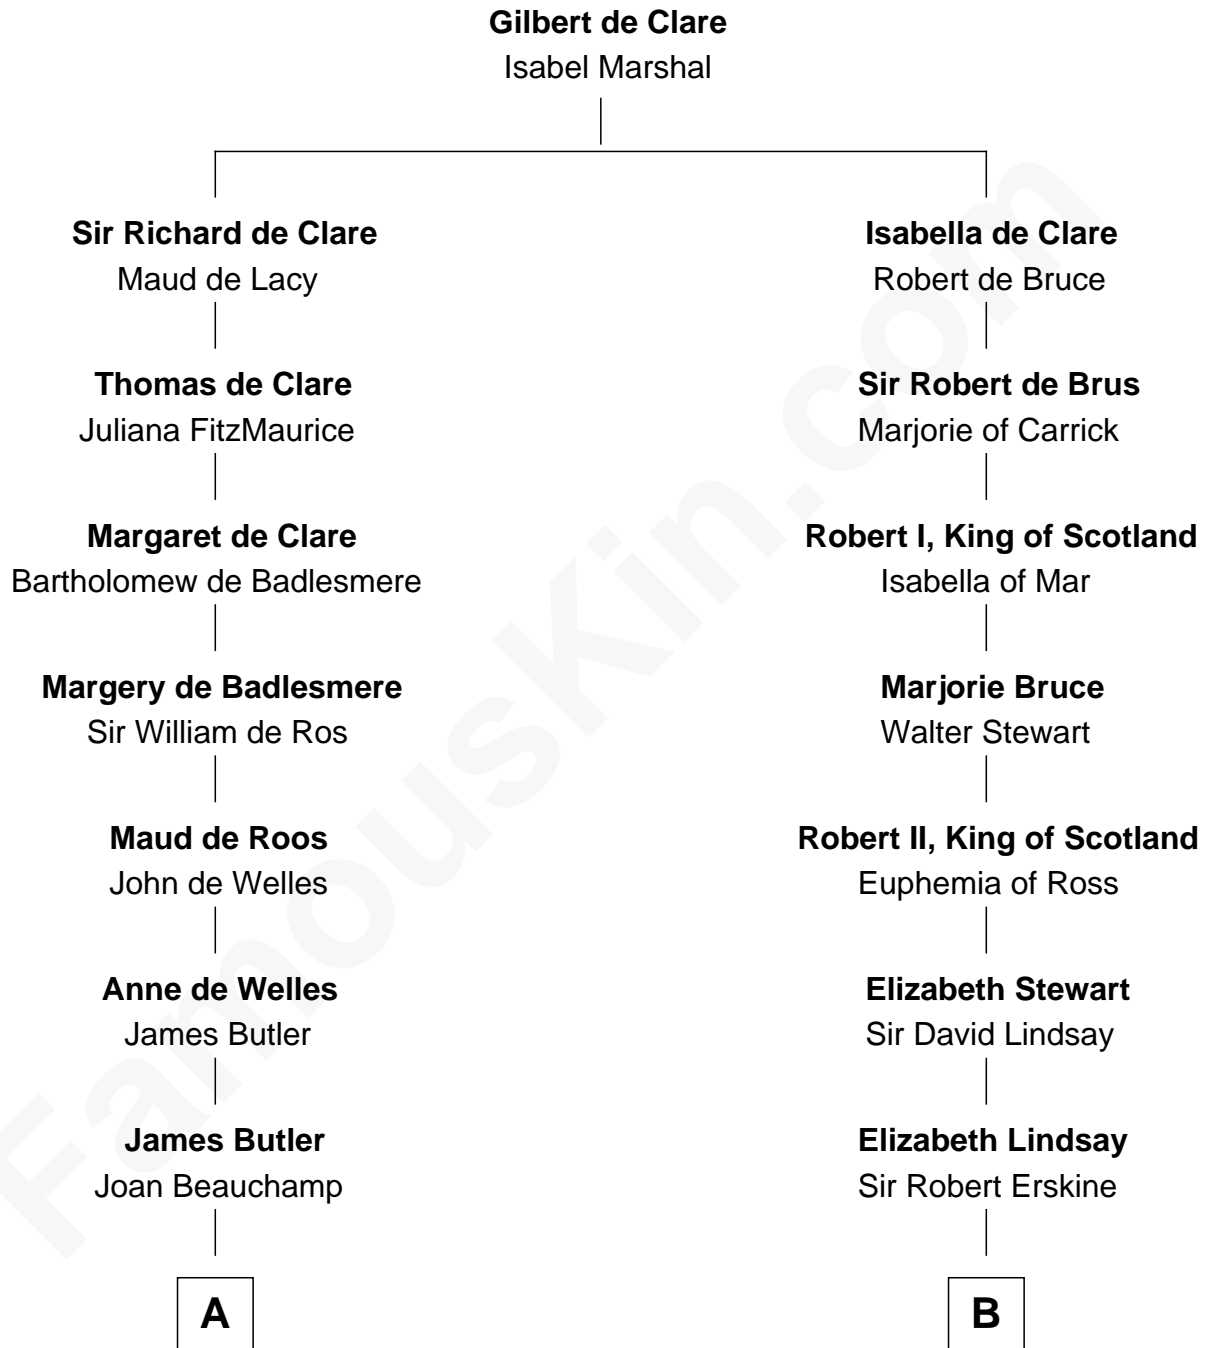

FamousKin.com Relationship Chart of

Joan Fontaine

Movie Actress

16th cousin 5 times removed of

Major John Pitcairn

British Commander at Battle of Lexington

C

Richard Molesworth

Catherine Cobb

John Molesworth

Louise Tomkyns

Margaret Letitia Molesworth

Charles Richard De Havilland

Walter Augustus De Havilland

Lillian Augusta Ruse

Joan Fontaine

Movie Actress