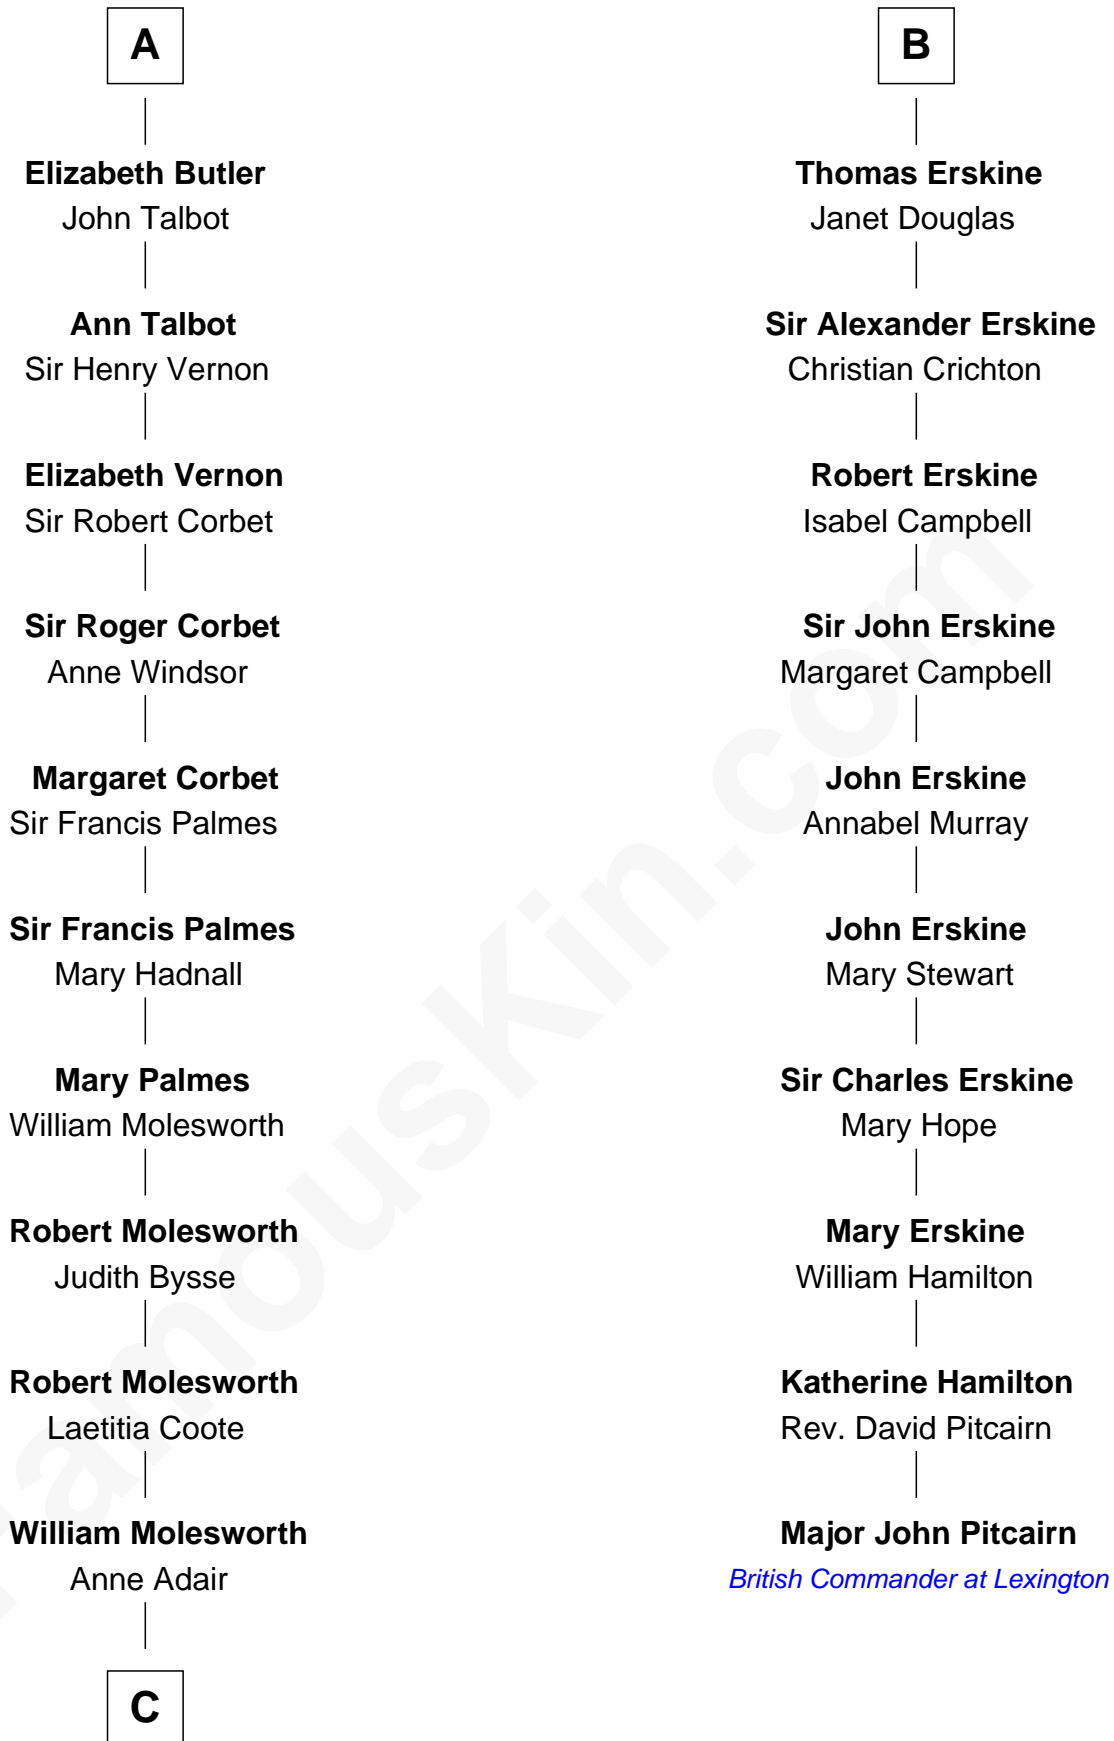

FamousKin.com Relationship Chart of

Joan Fontaine

Movie Actress

16th cousin 5 times removed of

Major John Pitcairn

British Commander at Battle of Lexington

C

Richard Molesworth

Catherine Cobb

John Molesworth

Louise Tomkyns

Margaret Letitia Molesworth

Charles Richard De Havilland

Walter Augustus De Havilland

Lillian Augusta Ruse

Joan Fontaine