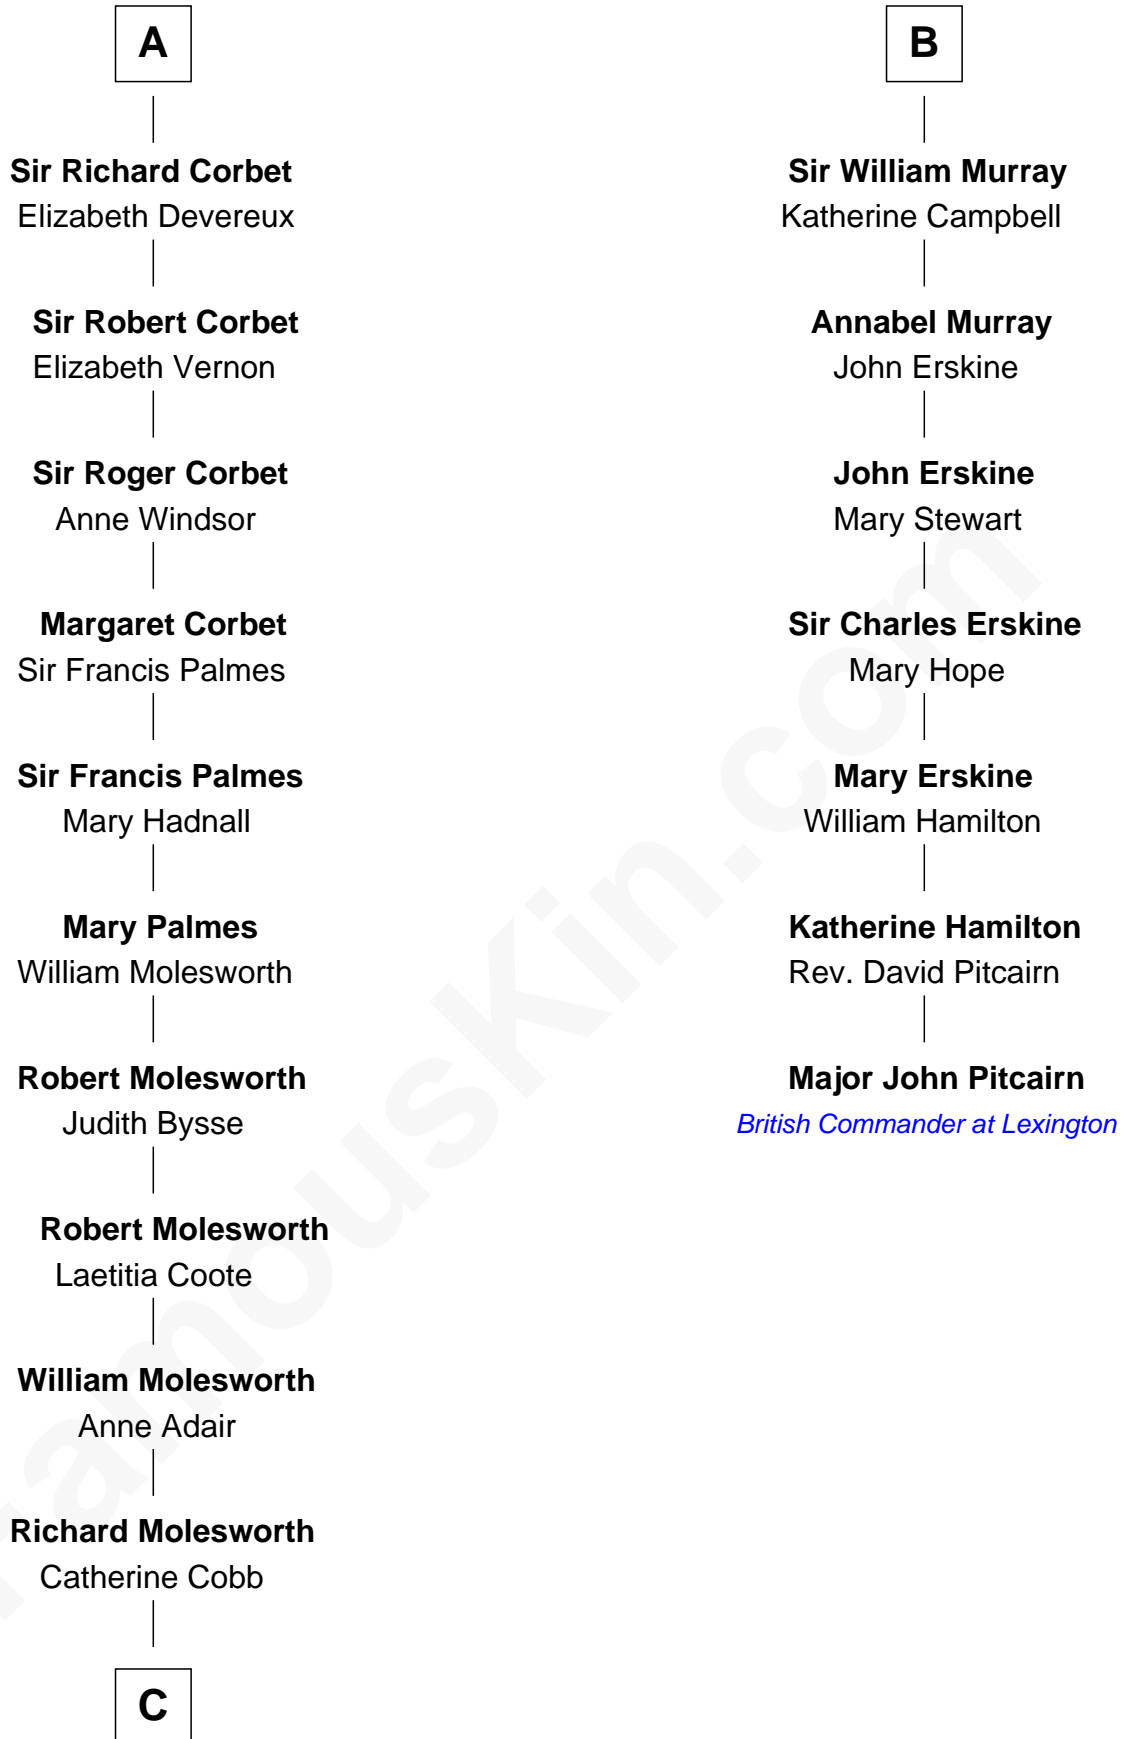

FamousKin.com Relationship Chart of

Joan Fontaine

Movie Actress

13th cousin 7 times removed of

Major John Pitcairn

British Commander at Battle of Lexington

C

—
John Molesworth

Louise Tomkyns

—
Margaret Letitia Molesworth

Charles Richard De Havilland

—
Walter Augustus De Havilland

Lillian Augusta Ruse

—
Joan Fontaine

Movie Actress

FamousKin.com