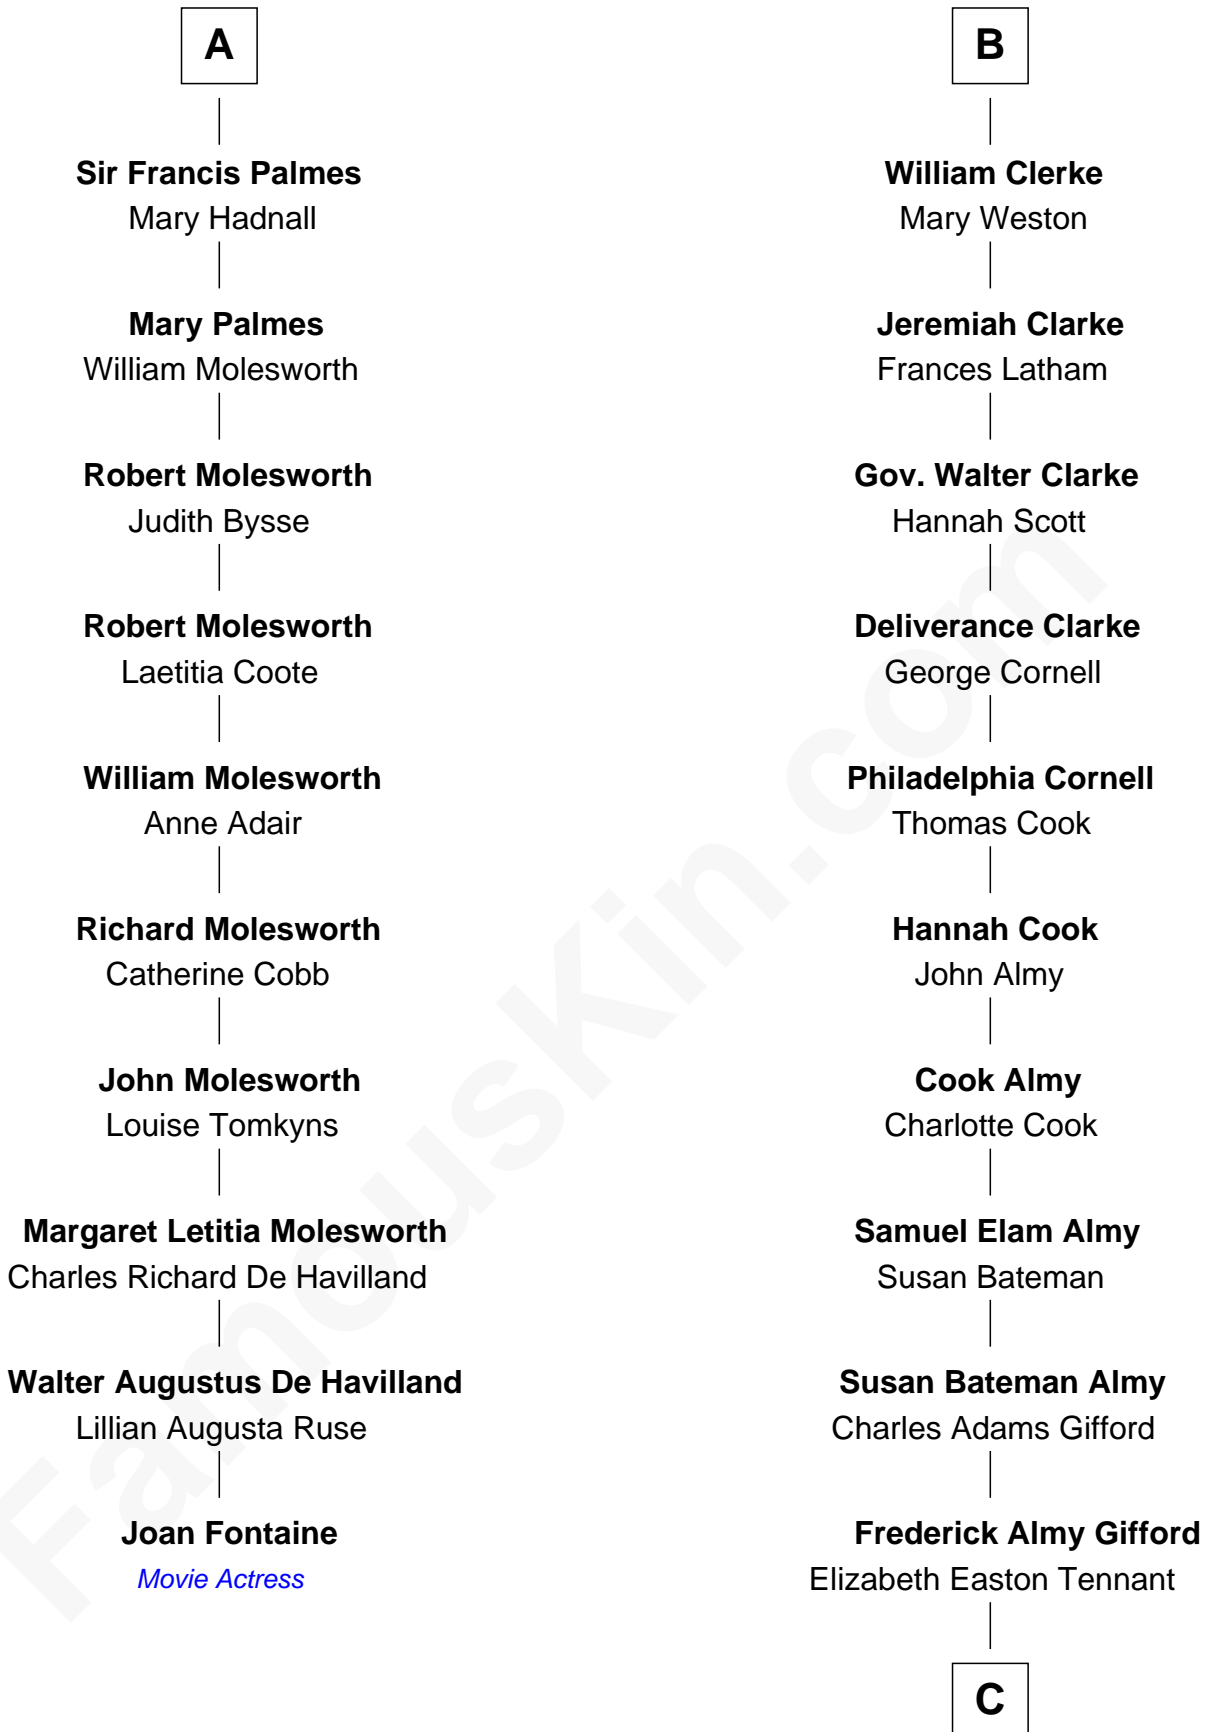

FamousKin.com Relationship Chart of

Joan Fontaine

Movie Actress

16th cousin 2 times removed of

Marilyn Monroe

Actress, Model, and Singer

John de Welles

Maud de Roos

C

Charles Stanley Gifford

Gladys Pearl Monroe

Marilyn Monroe

Actress, Model, and Singer

FamousKin.com