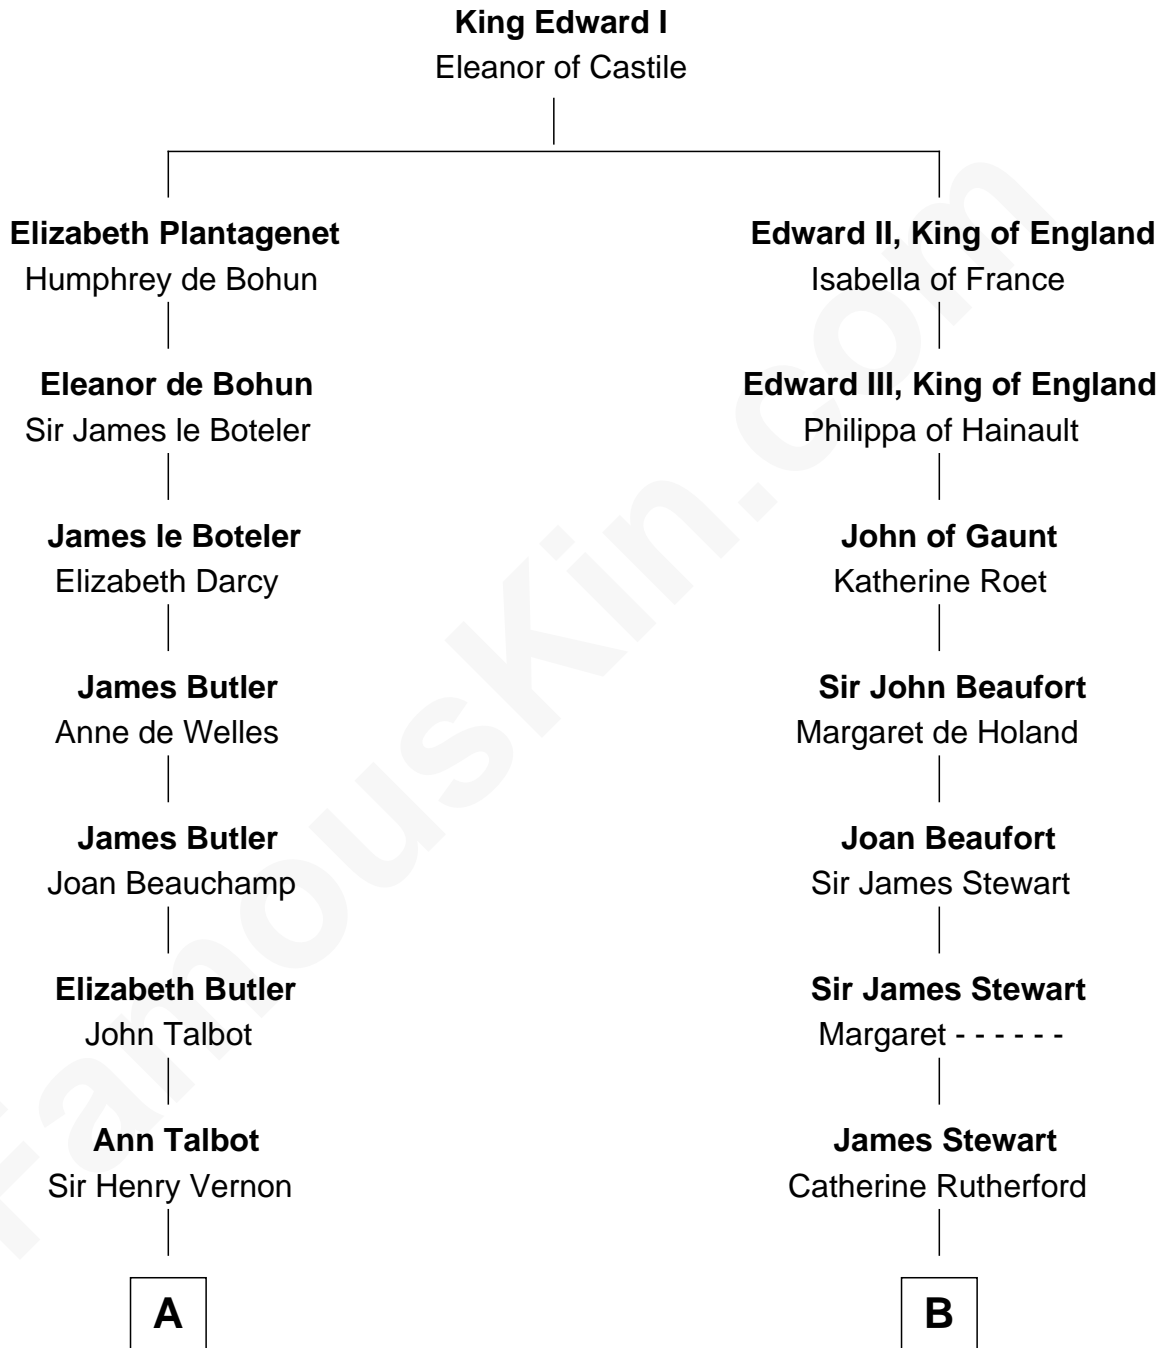

FamousKin.com Relationship Chart of

Joan Fontaine

Movie Actress

17th cousin 2 times removed of

Noel Coward

Playwright, Actor, and Songwriter

C

—
Margaret Letitia Molesworth

Charles Richard De Havilland

—
Walter Augustus De Havilland

Lillian Augusta Ruse

—
Joan Fontaine

Movie Actress

FamousKin.com