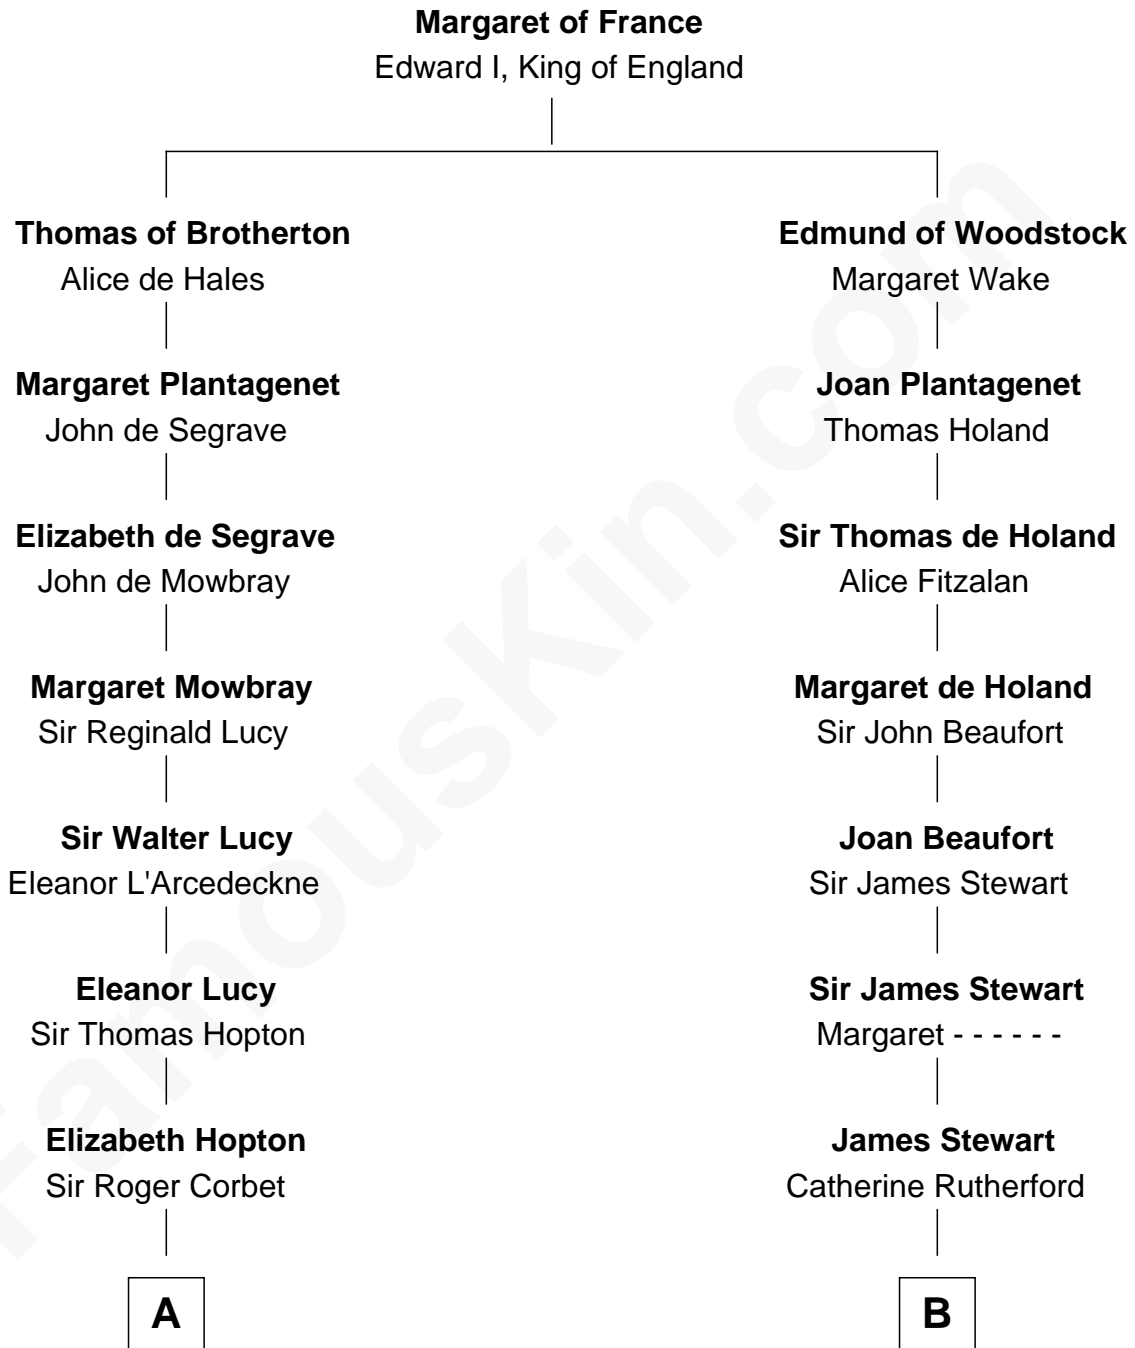

FamousKin.com

Relationship Chart of

Joan Fontaine

Movie Actress

17th cousin 3 times removed of

Noel Coward

Playwright, Actor, and Songwriter

C

—
John Molesworth

Louise Tomkyns

—
Margaret Letitia Molesworth

Charles Richard De Havilland

—
Walter Augustus De Havilland

Lillian Augusta Ruse

—
Joan Fontaine

Movie Actress