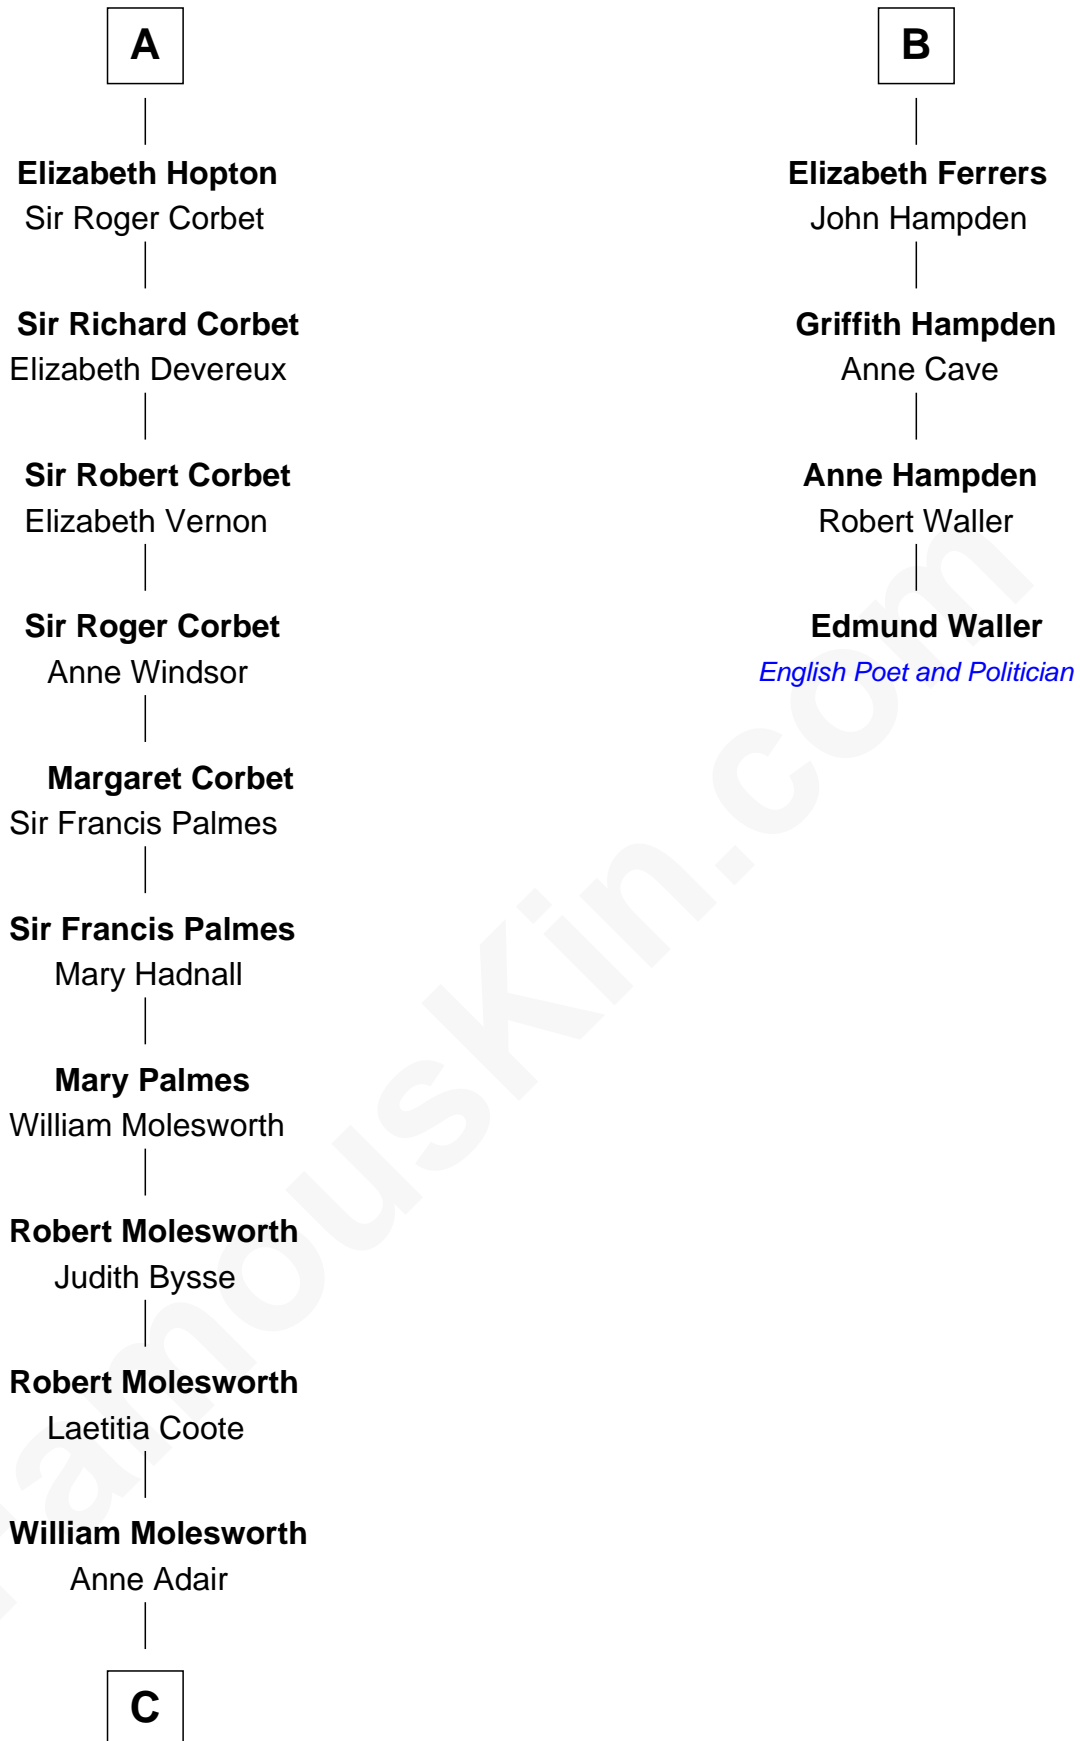

FamousKin.com Relationship Chart of

Joan Fontaine

Movie Actress

10th cousin 11 times removed of

Edmund Waller

English Poet and Politician

John de Botetourte

Maud FitzThomas

C

Richard Molesworth

Catherine Cobb

John Molesworth

Louise Tomkyns

Margaret Letitia Molesworth

Charles Richard De Havilland

Walter Augustus De Havilland