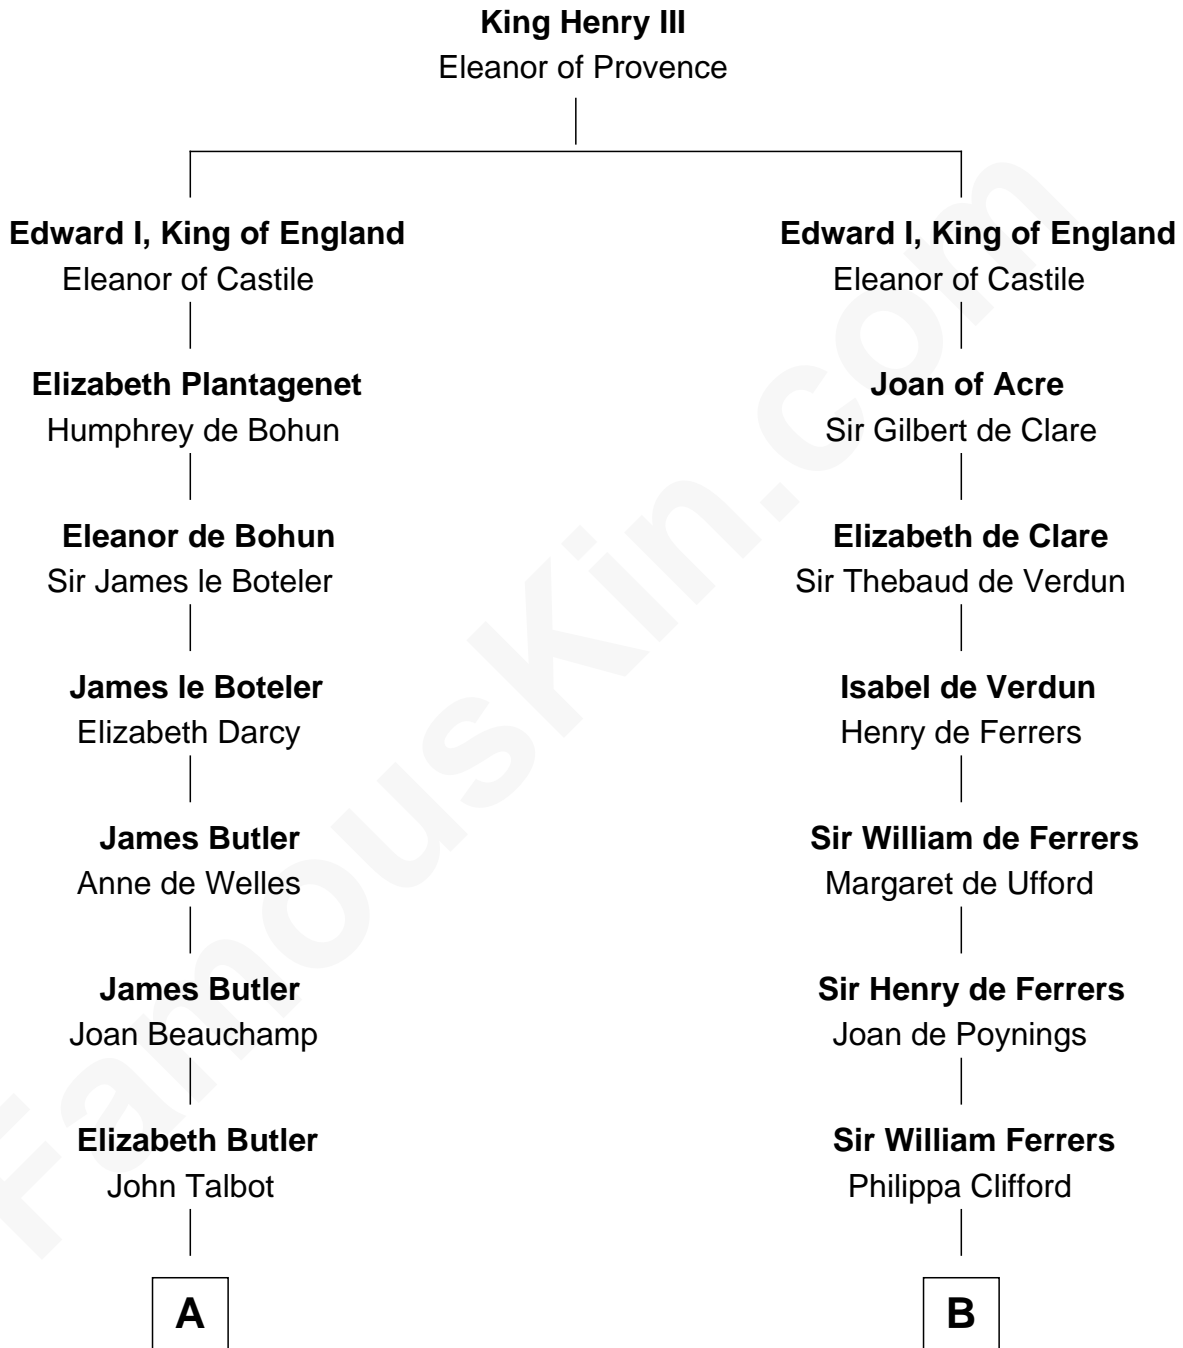

FamousKin.com Relationship Chart of

Joan Fontaine

Movie Actress

13th cousin 7 times removed of

Edmund Waller

English Poet and Politician

C

—
John Molesworth

Louise Tomkyns

—
Margaret Letitia Molesworth

Charles Richard De Havilland

—
Walter Augustus De Havilland

Lillian Augusta Ruse

—
Joan Fontaine

Movie Actress

FamousKin.com