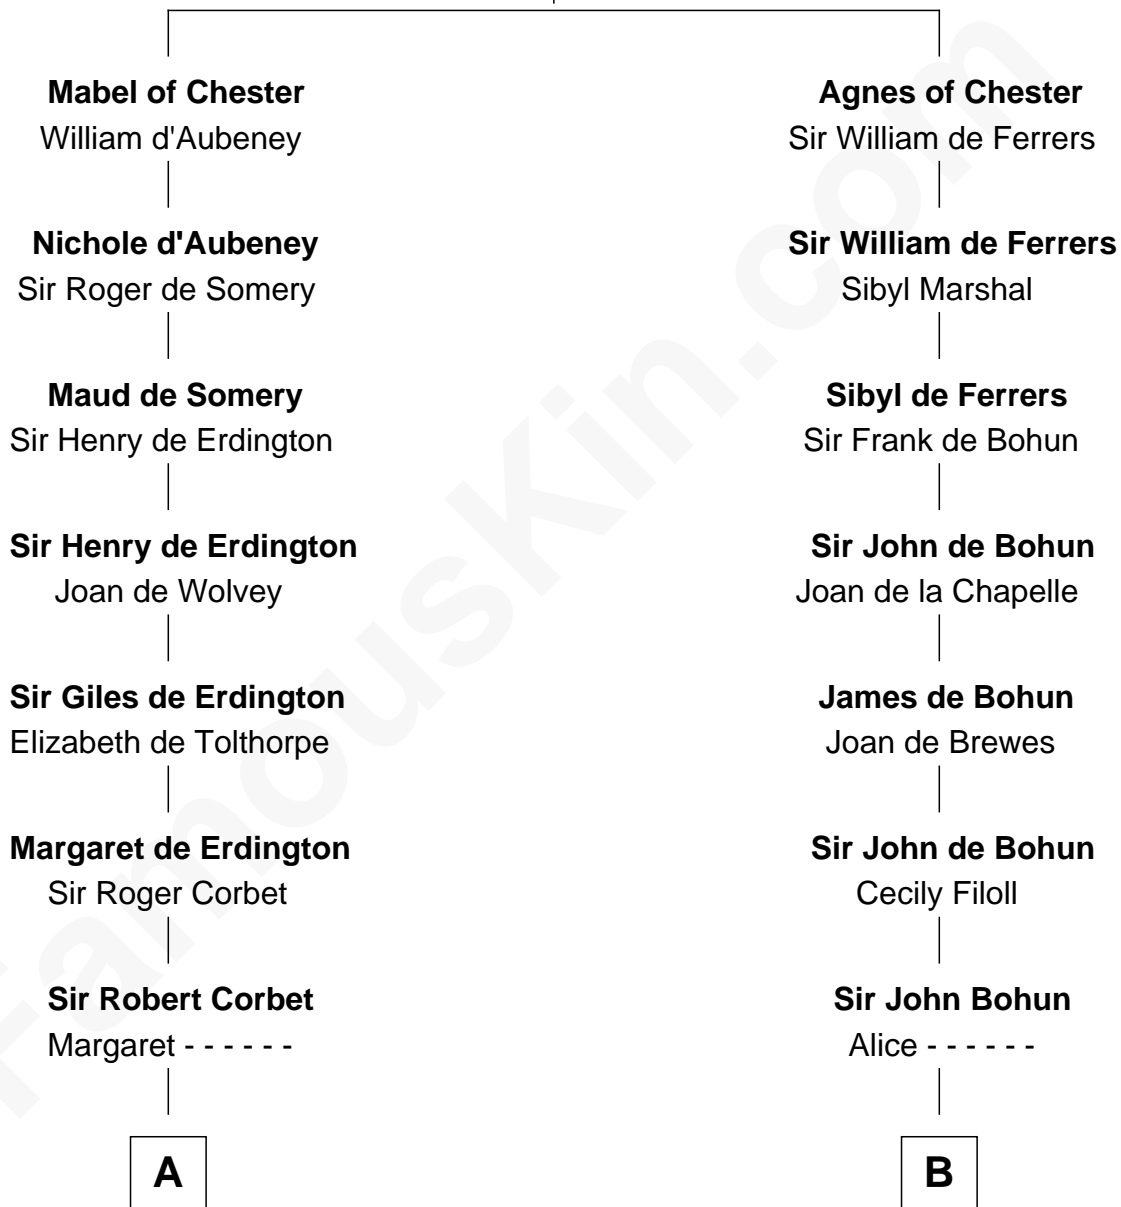

FamousKin.com Relationship Chart of

Joan Fontaine

Movie Actress

14th cousin 7 times removed of

Edmund Waller

English Poet and Politician

Hugh de Kevelioc
Bertrade de Montfort

FamousKin.com