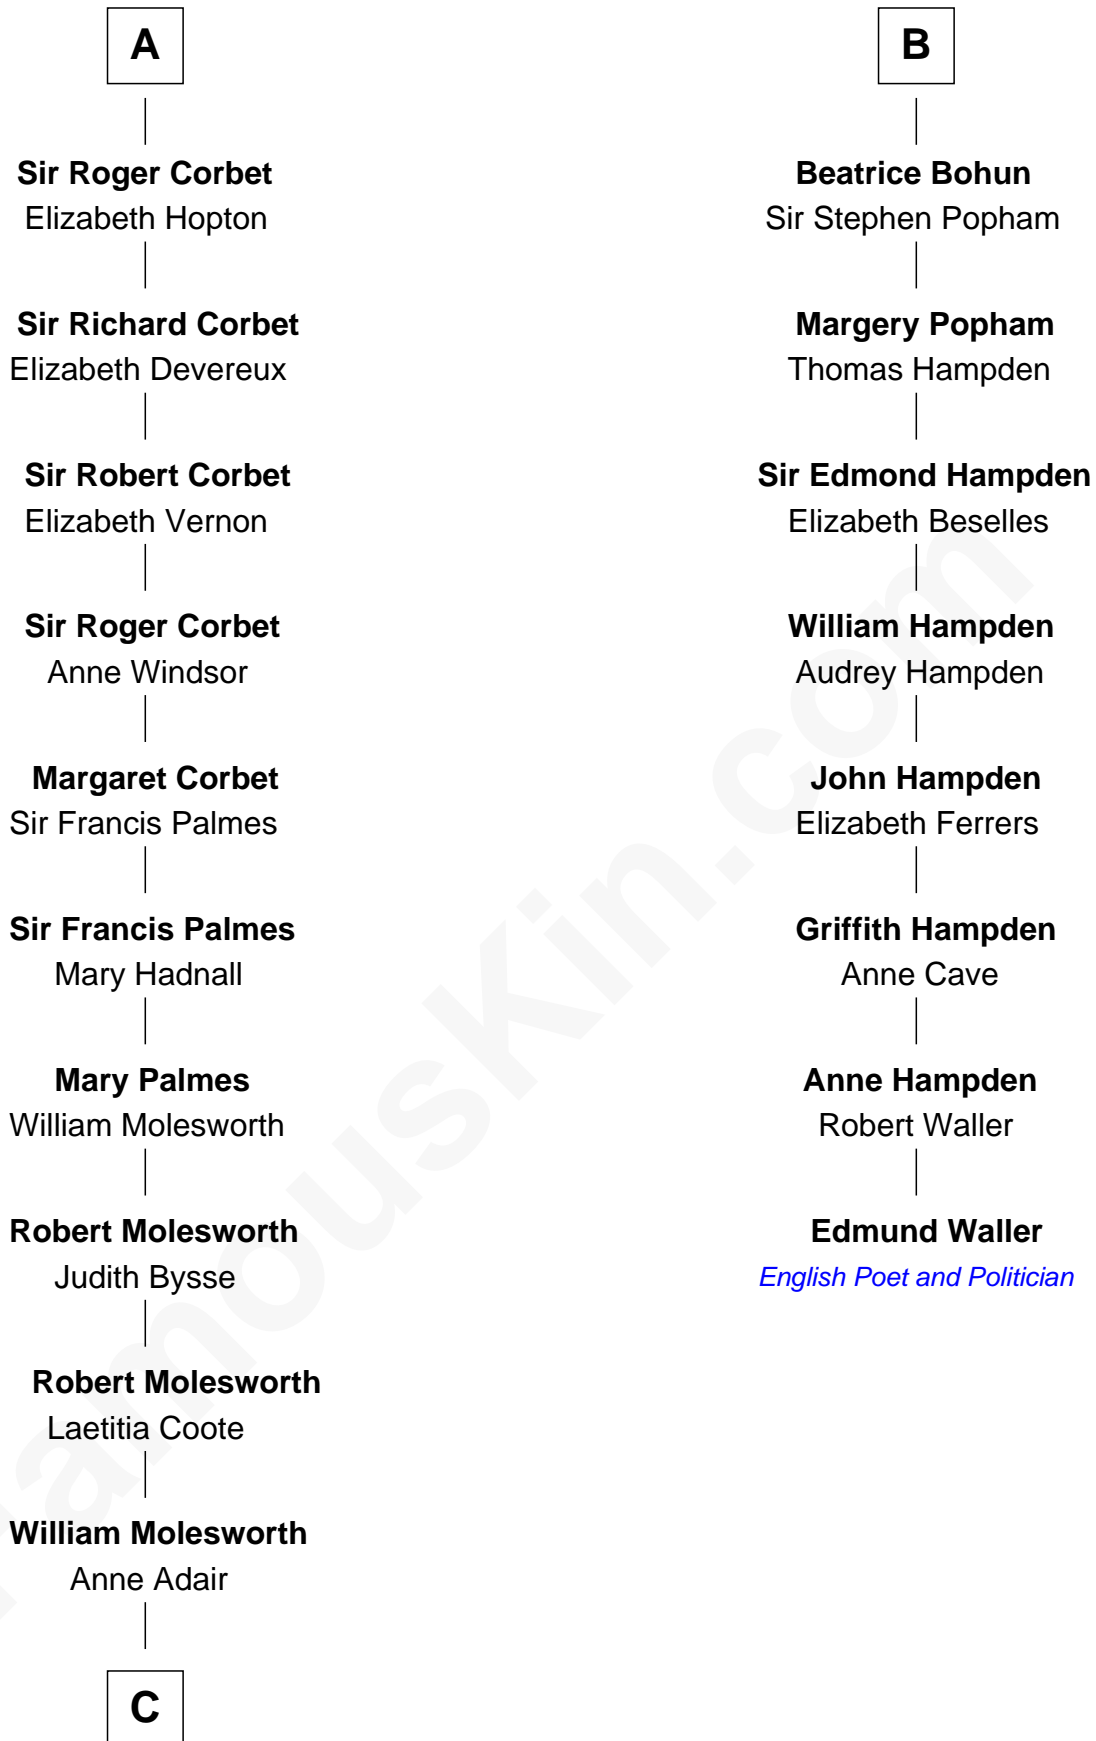

FamousKin.com Relationship Chart of

Joan Fontaine

Movie Actress

14th cousin 7 times removed of

Edmund Waller

English Poet and Politician

Hugh de Kevelioc
Bertrade de Montfort

FamousKin.com