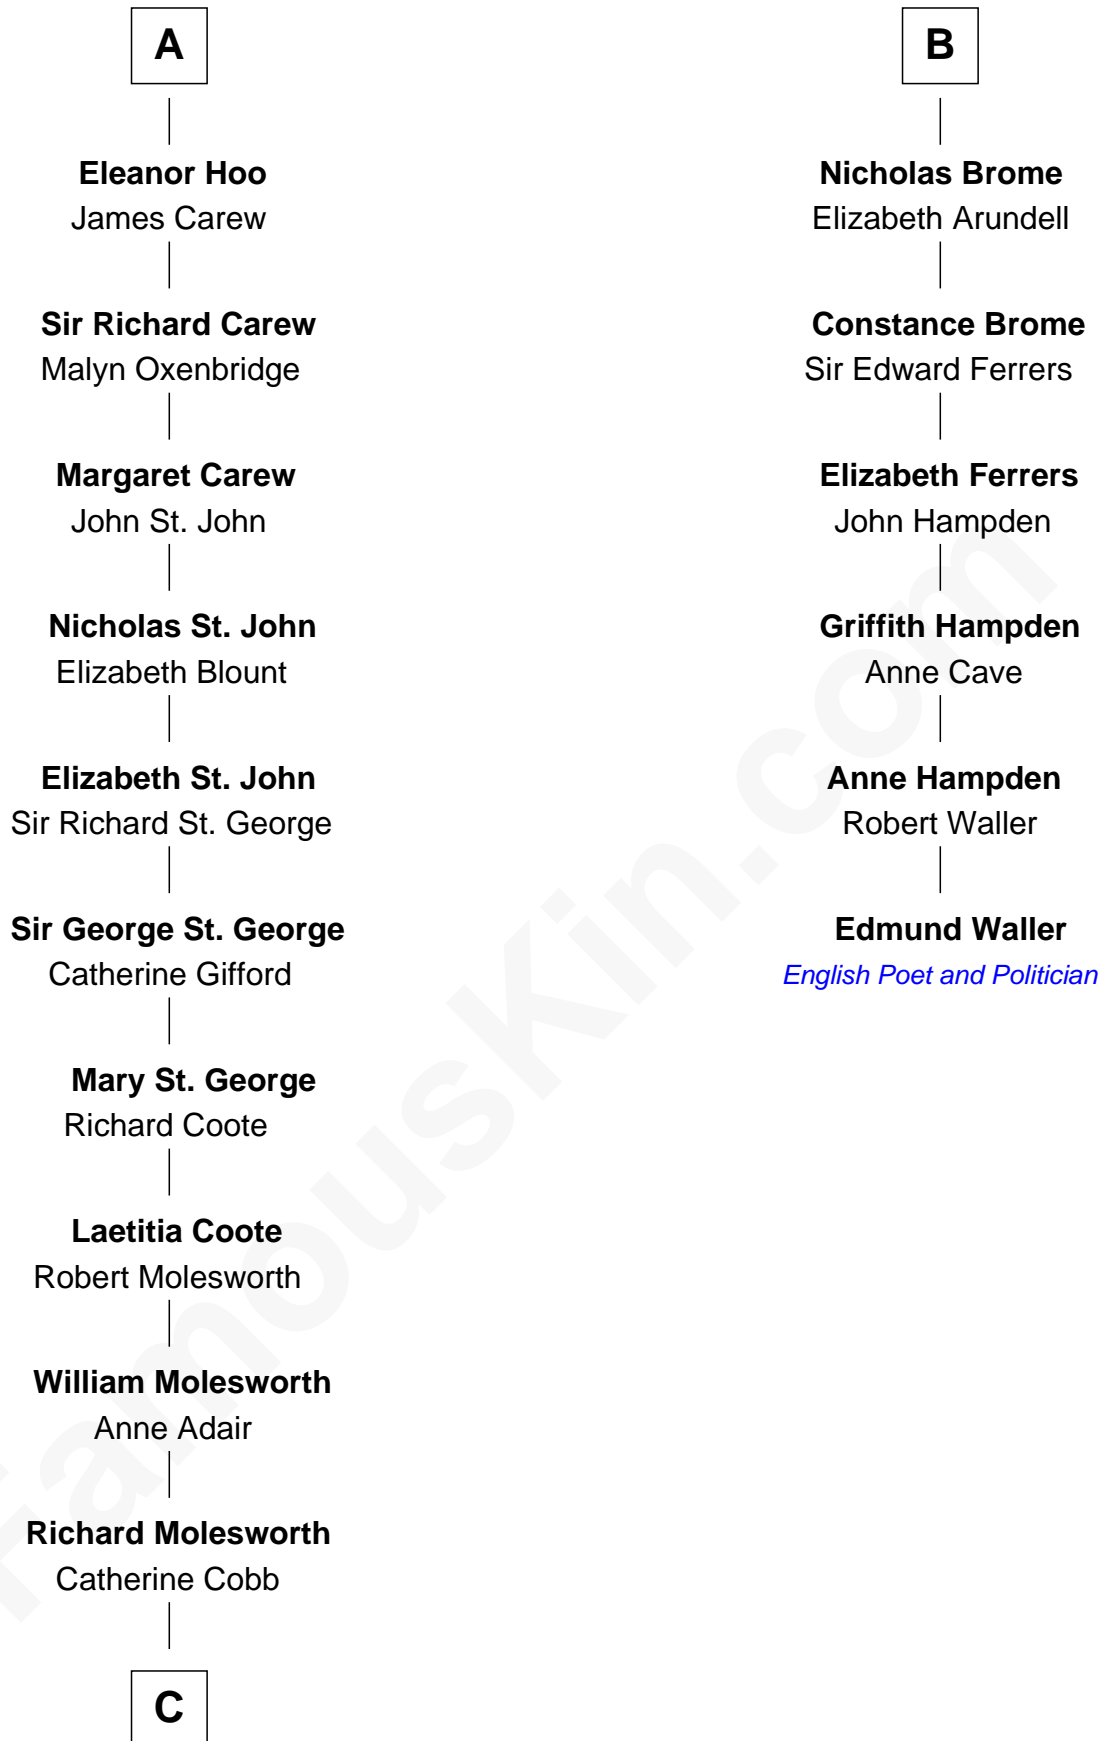

FamousKin.com Relationship Chart of

Joan Fontaine

Movie Actress

12th cousin 8 times removed of

Edmund Waller

English Poet and Politician

Sir James de Audley

Ela Longespee

Beatrice Brewes

Sir Ralph Shirley

Joan Basset

Beatrice Shirley

John Brome

B

C

—
John Molesworth