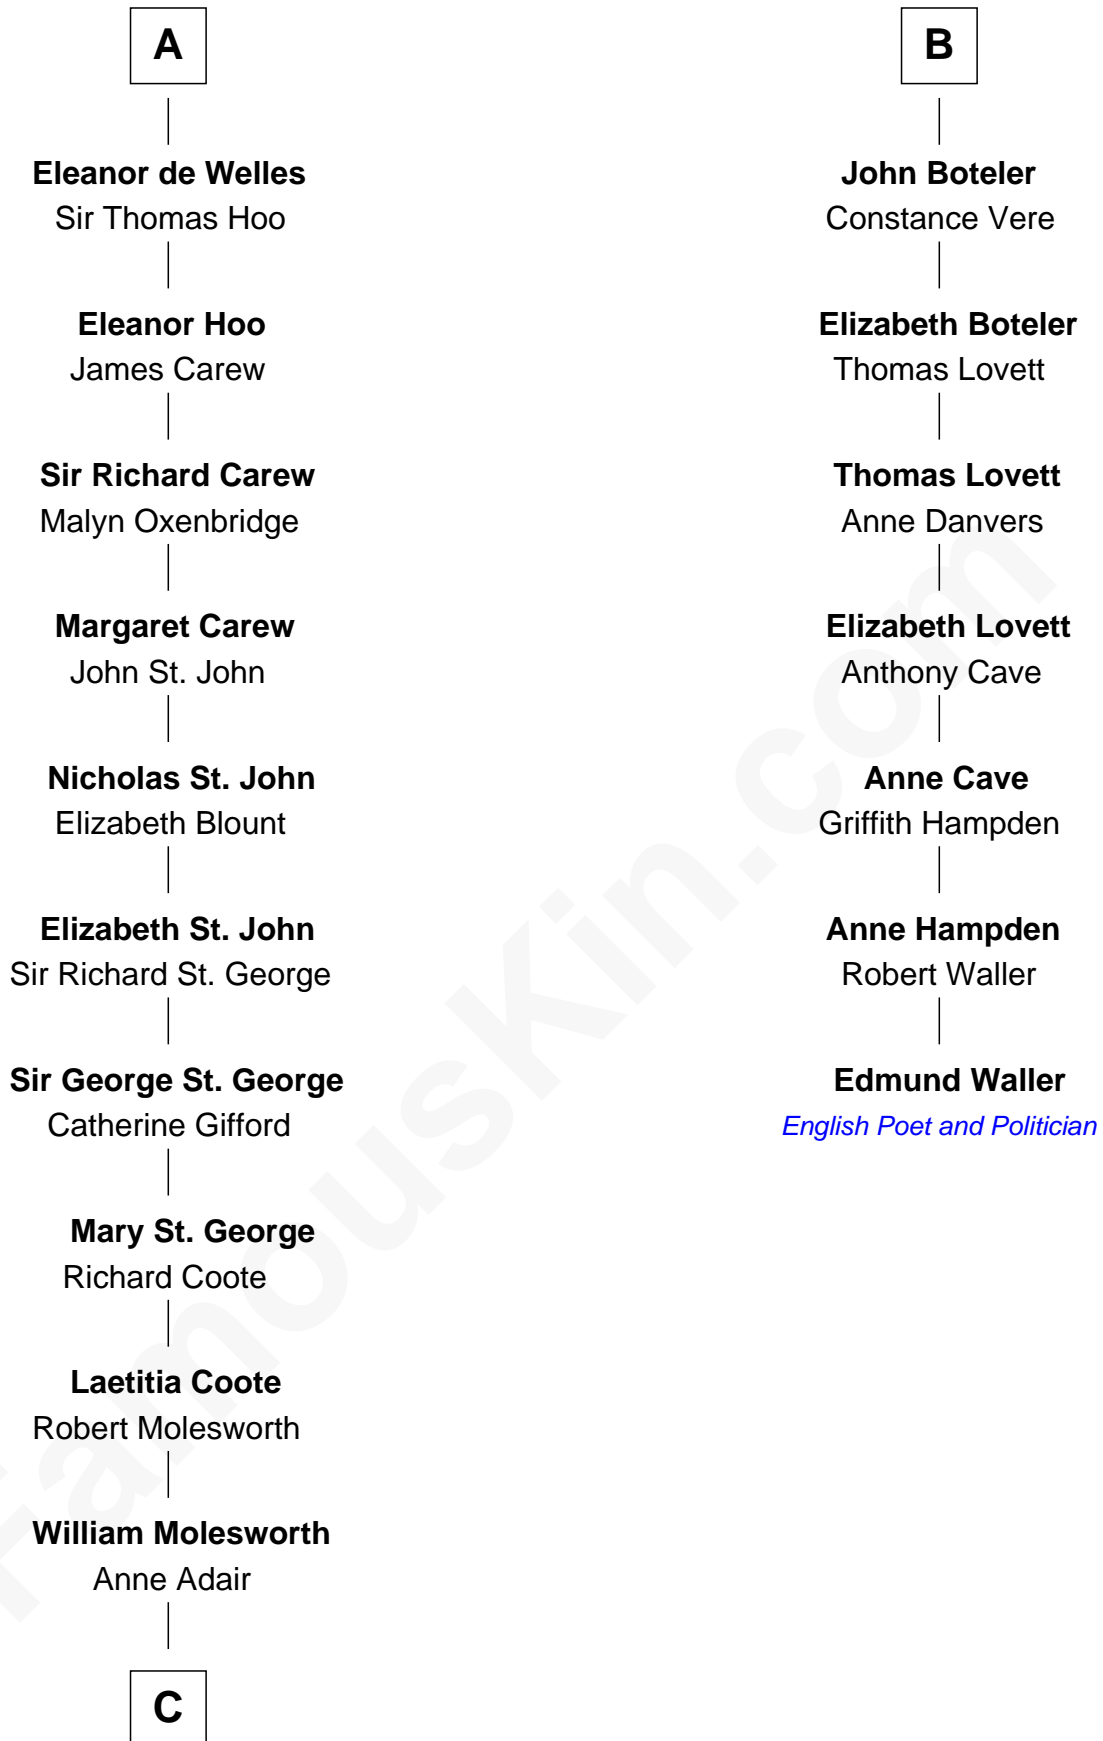

FamousKin.com Relationship Chart of

Joan Fontaine

Movie Actress

13th cousin 8 times removed of

Edmund Waller

English Poet and Politician

Sir William de Cantilupe

Eve de Braiose

C

Richard Molesworth

Catherine Cobb

John Molesworth

Louise Tomkyns

Margaret Letitia Molesworth

Charles Richard De Havilland

Walter Augustus De Havilland