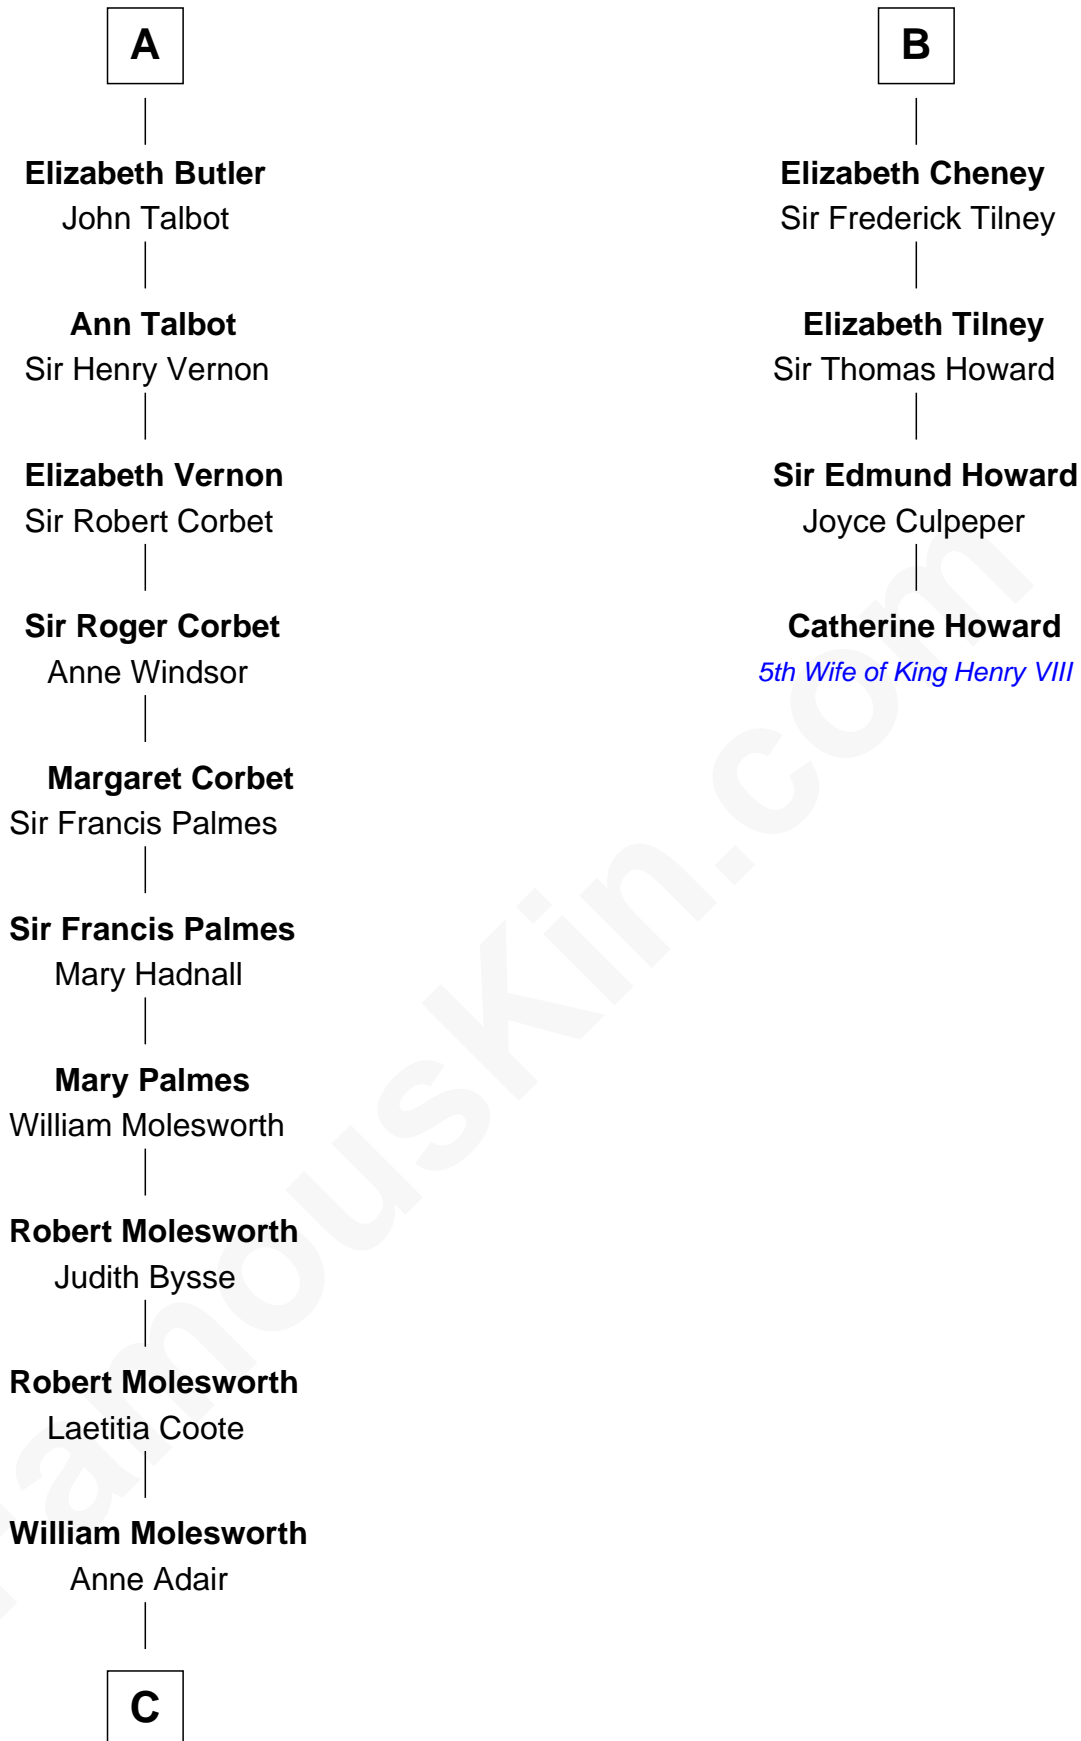

FamousKin.com Relationship Chart of

Joan Fontaine

Movie Actress

10th cousin 11 times removed of

Catherine Howard

5th Wife of King Henry VIII

C

Richard Molesworth

Catherine Cobb

John Molesworth

Louise Tomkyns

Margaret Letitia Molesworth

Charles Richard De Havilland

Walter Augustus De Havilland

Lillian Augusta Ruse

Joan Fontaine