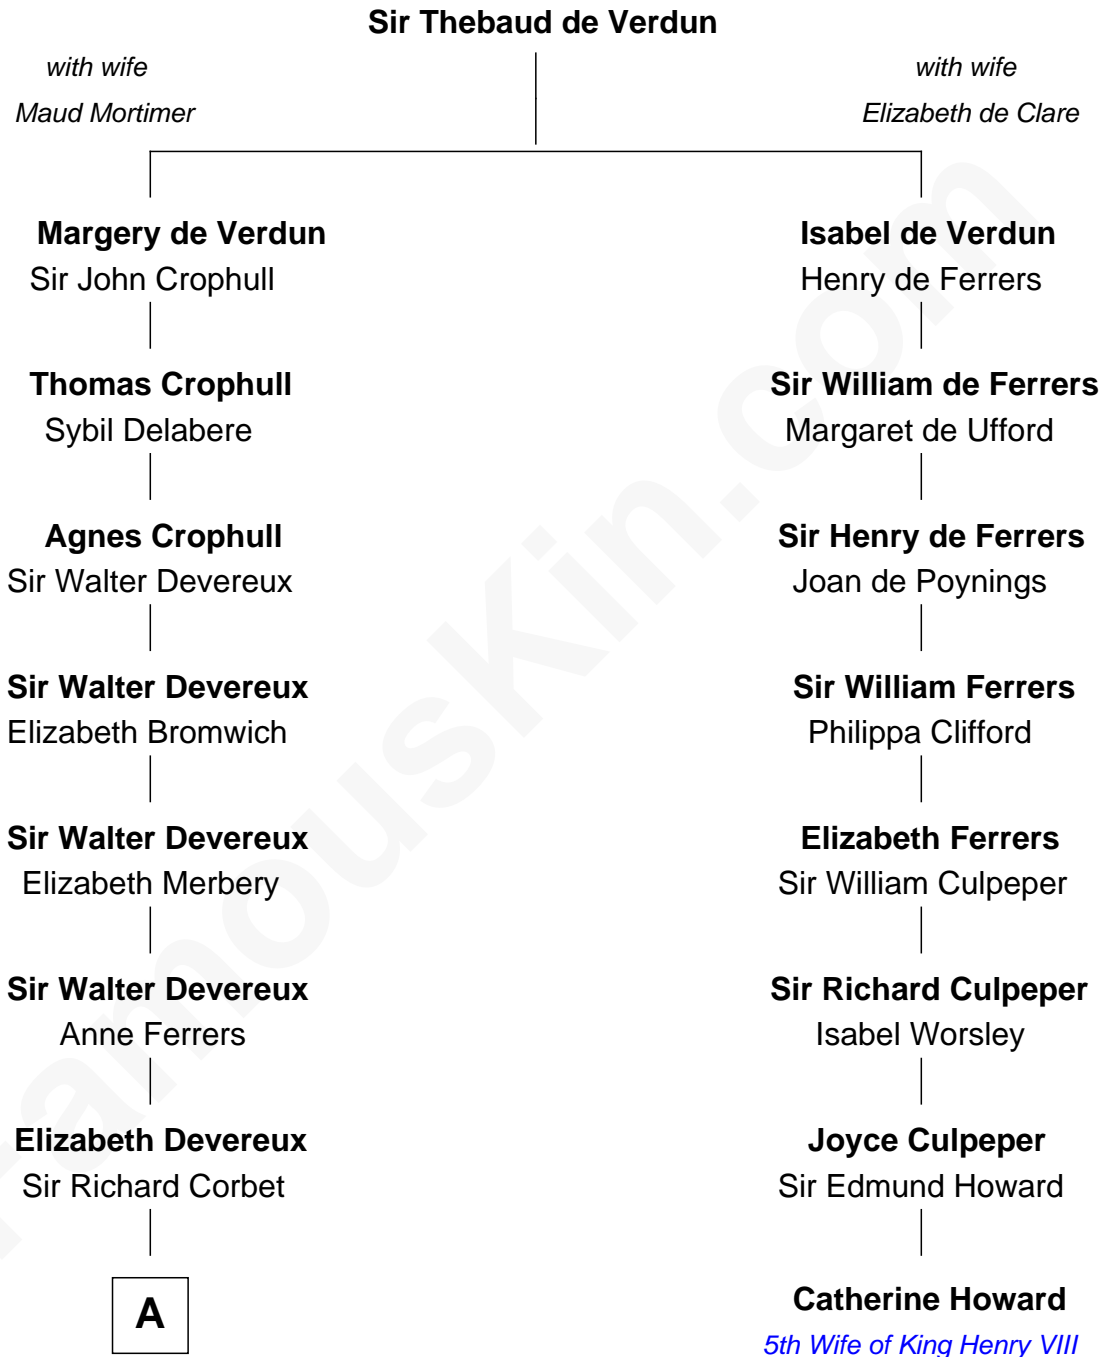

FamousKin.com
Relationship Chart of
Joan Fontaine
Movie Actress

7th cousin 12 times removed of

Catherine Howard
5th Wife of King Henry VIII

A

—
Sir Robert Corbet

Elizabeth Vernon

—
Sir Roger Corbet

Anne Windsor

—
Margaret Corbet

Sir Francis Palmes

—
Sir Francis Palmes

Mary Hadnall

—
Mary Palmes

William Molesworth

—
Robert Molesworth

Judith Bysse