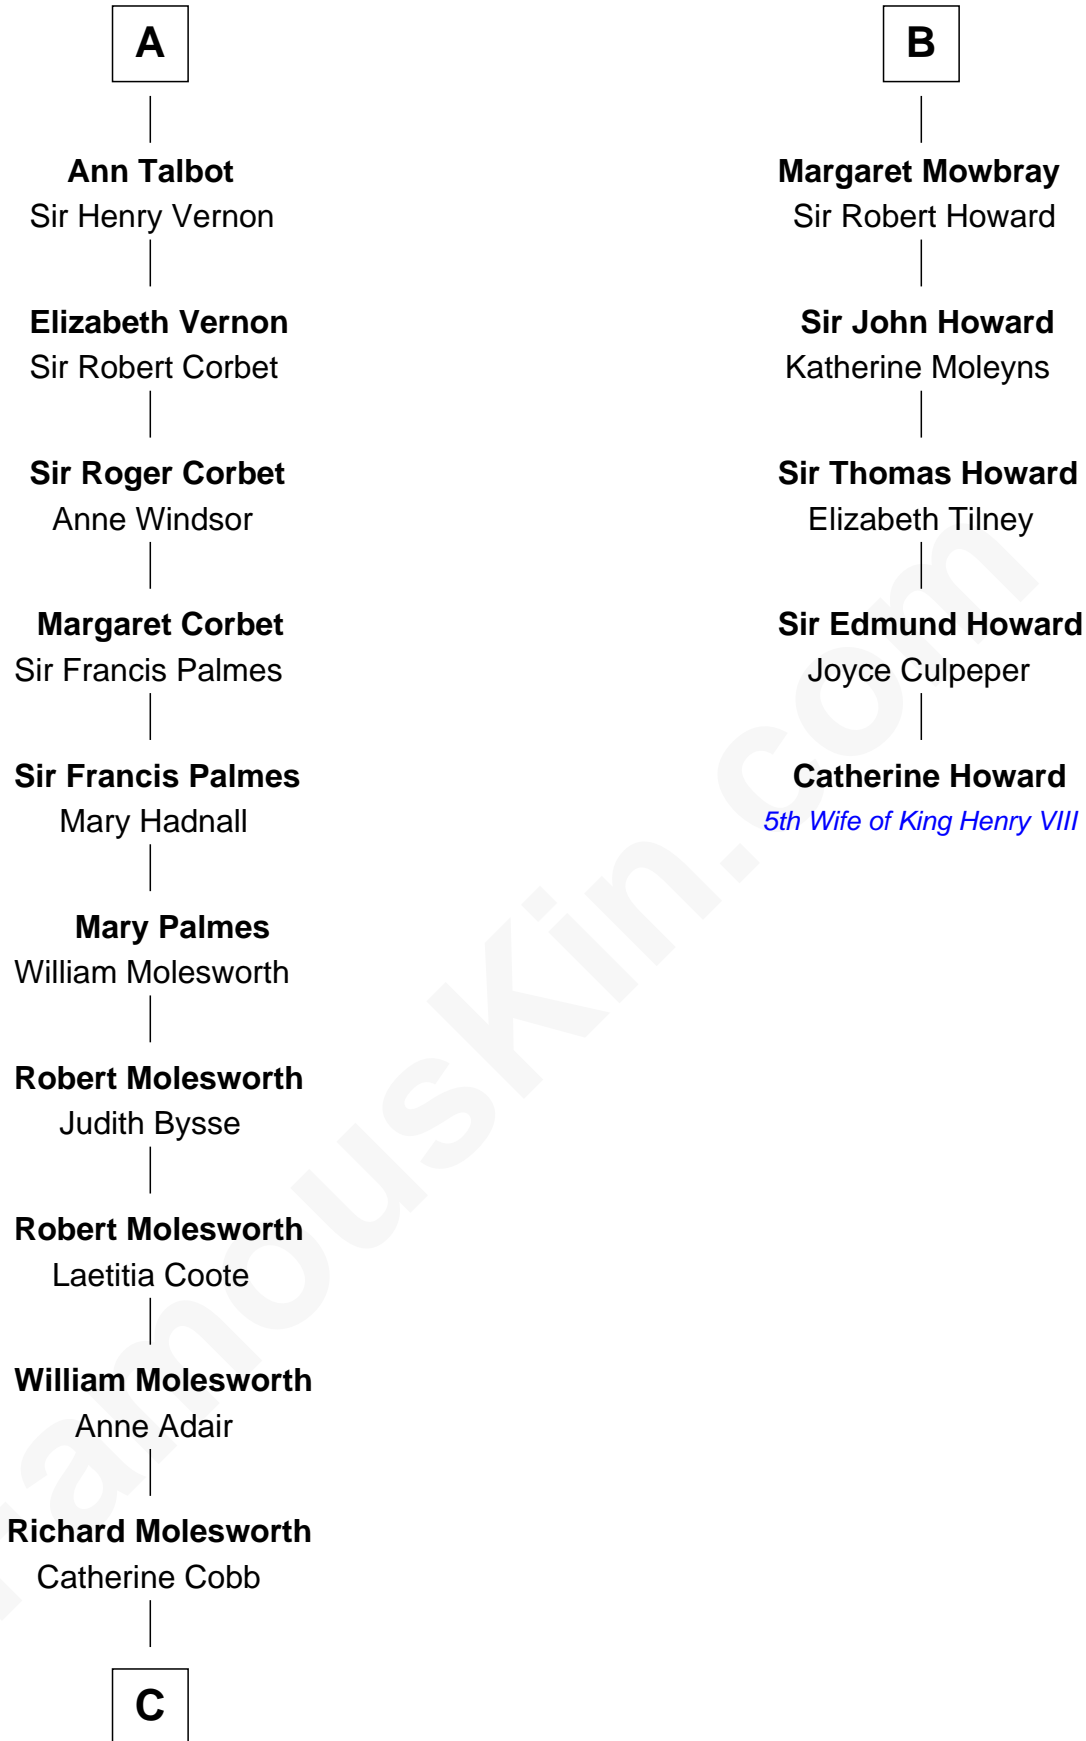

FamousKin.com Relationship Chart of

Joan Fontaine

Movie Actress

11th cousin 9 times removed of

Catherine Howard

5th Wife of King Henry VIII

Sir Geoffrey FitzPiers

Aveline de Clare

John de Mowbray

John de Mowbray

Elizabeth de Segrave

Sir Thomas Mowbray

Elizabeth Fitzalan

B

C

—
John Molesworth