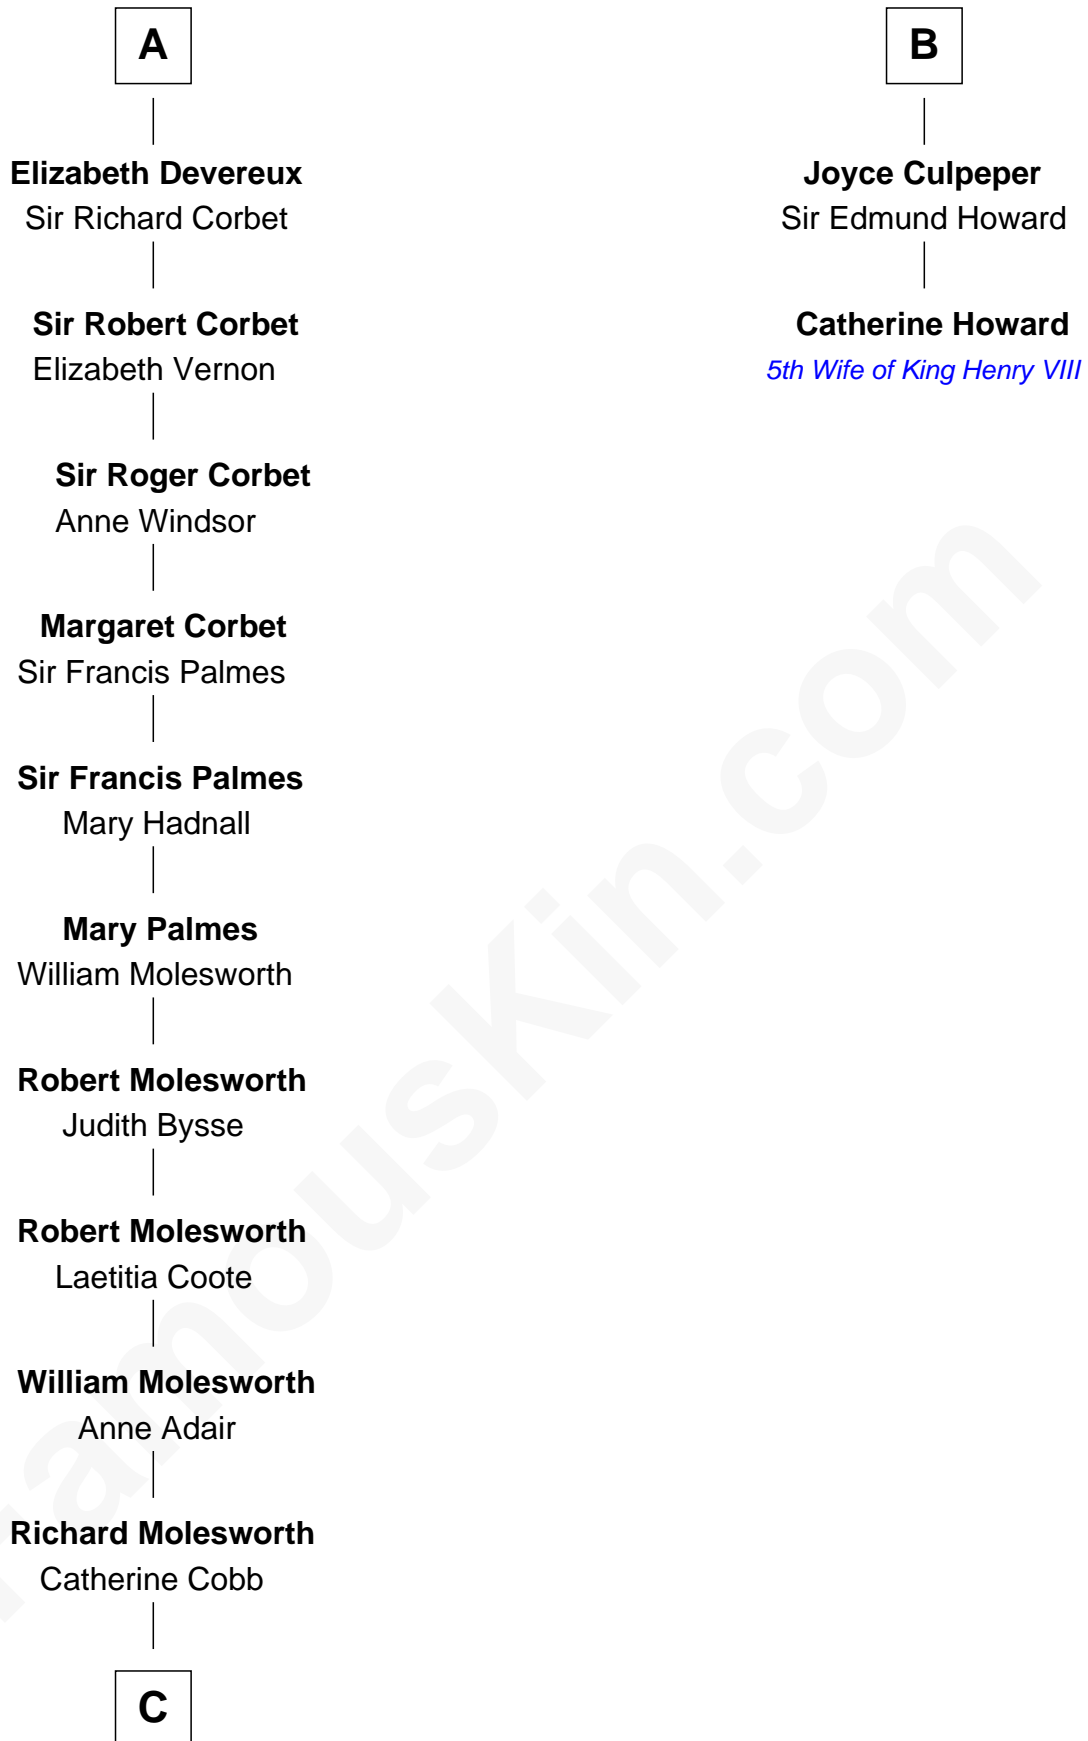

FamousKin.com Relationship Chart of

Joan Fontaine

Movie Actress

8th cousin 12 times removed of

Catherine Howard

5th Wife of King Henry VIII

Sir Gilbert de Clare

Joan of Acre

C

—
John Molesworth

Louise Tomkyns

—
Margaret Letitia Molesworth

Charles Richard De Havilland

—
Walter Augustus De Havilland

Lillian Augusta Ruse

—
Joan Fontaine