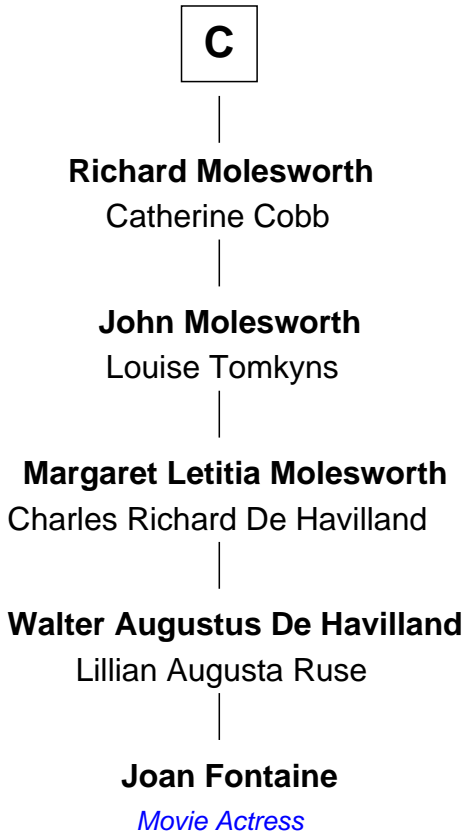

FamousKin.com