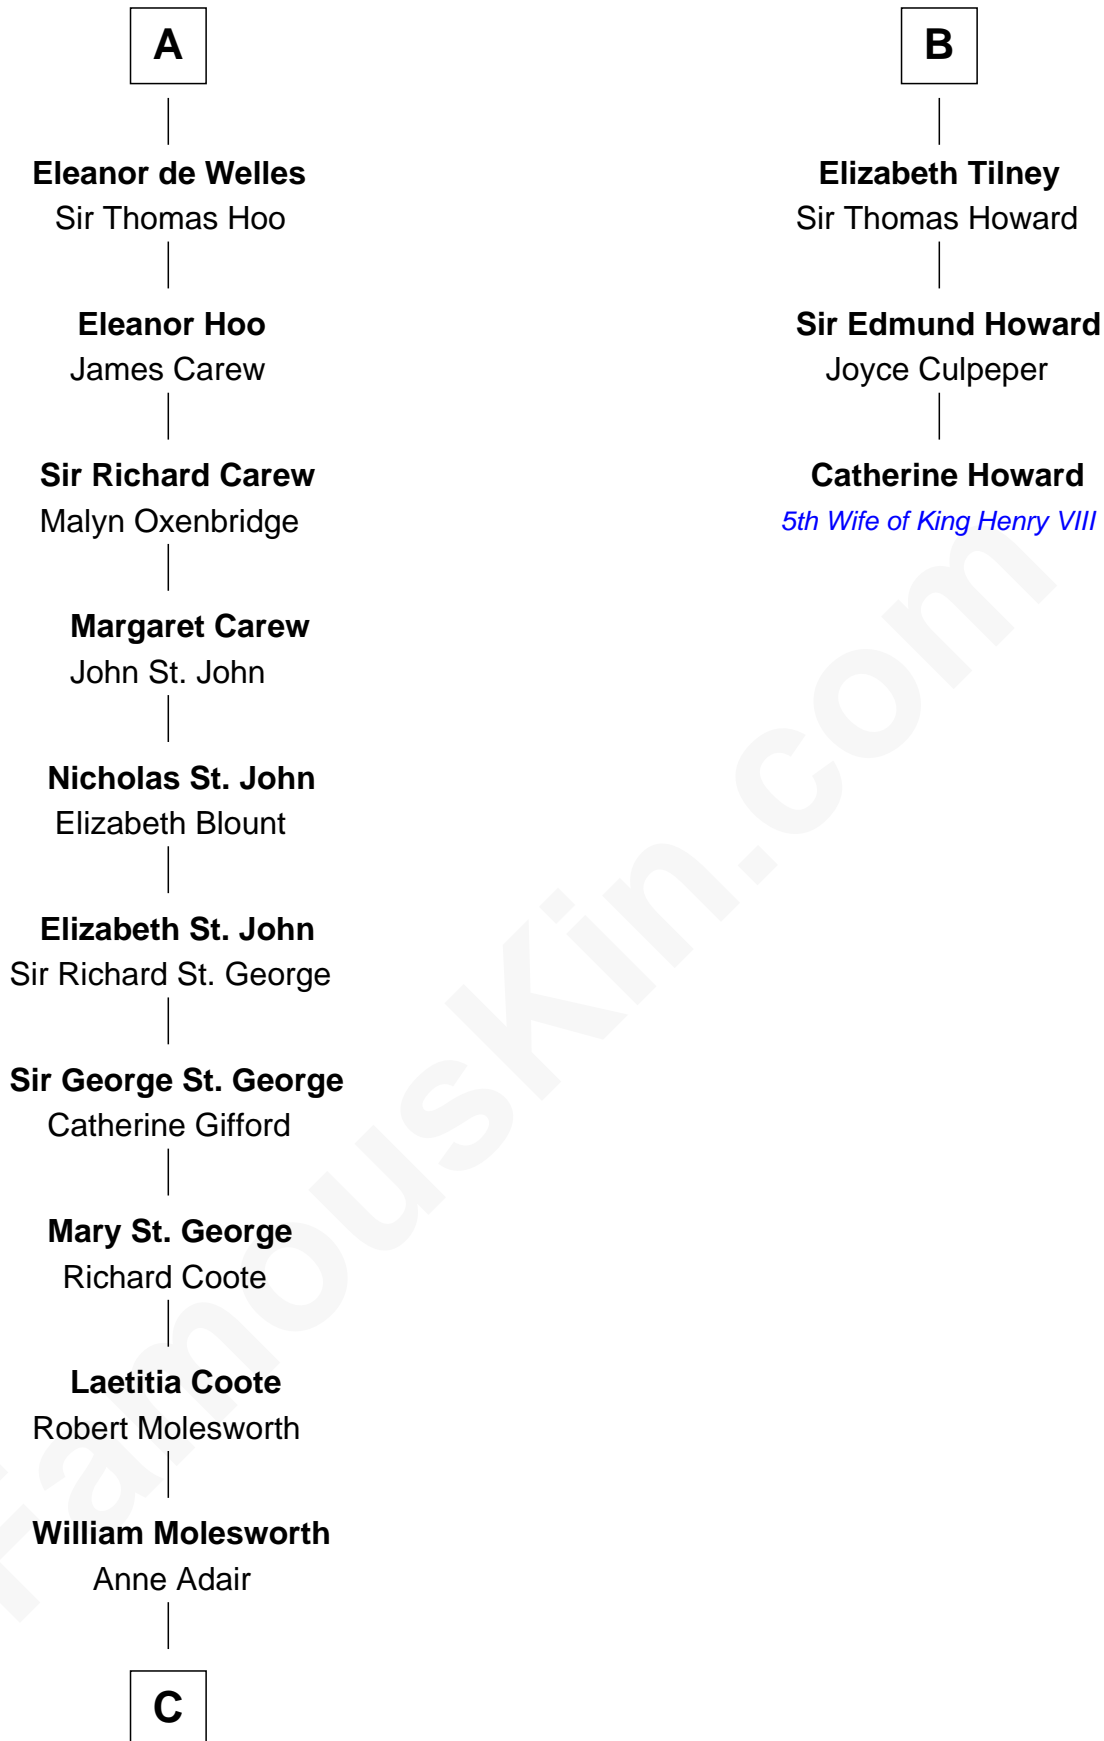

FamousKin.com Relationship Chart of

Joan Fontaine

Movie Actress

9th cousin 12 times removed of

Catherine Howard

5th Wife of King Henry VIII

Sir William de Cantilupe

Eve de Braiose