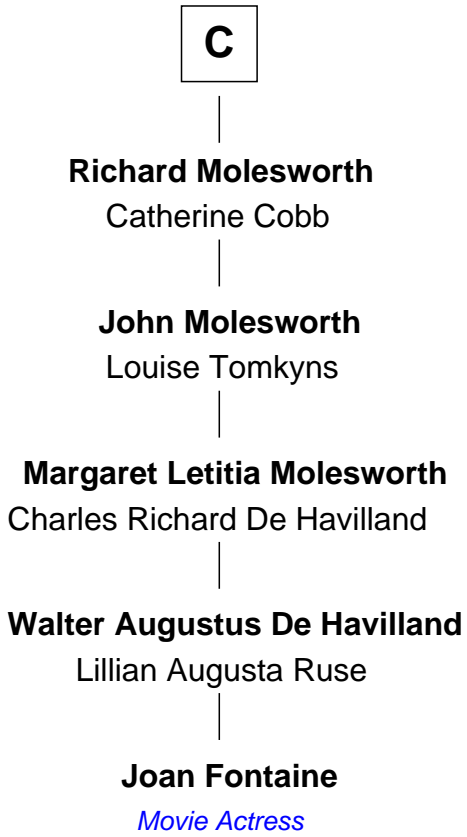

FamousKin.com Relationship Chart of

Joan Fontaine

Movie Actress

9th cousin 12 times removed of

Catherine Howard

5th Wife of King Henry VIII

Sir William de Cantilupe

Eve de Braiose

FamousKin.com