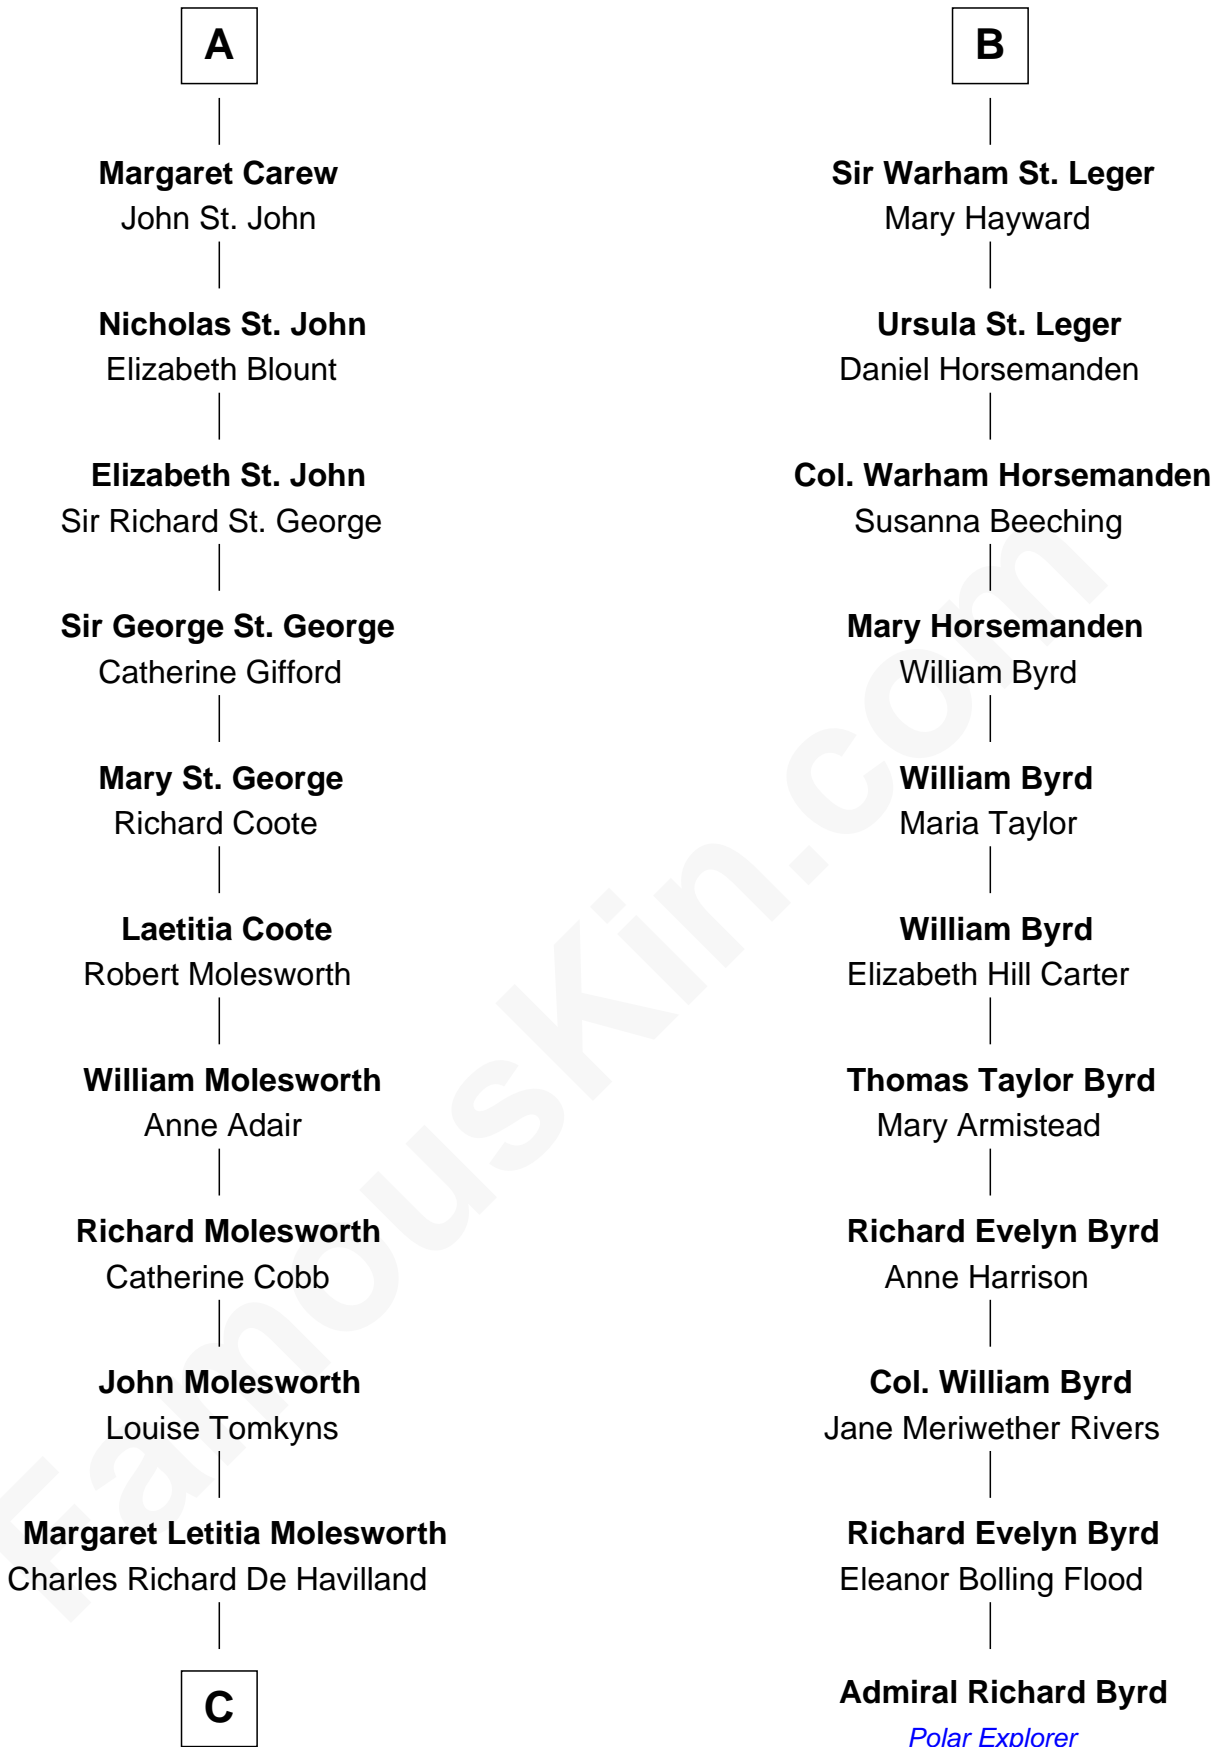

FamousKin.com Relationship Chart of

Joan Fontaine

Movie Actress

17th cousin 1 time removed of

Admiral Richard Byrd

Polar Explorer

C

Walter Augustus De Havilland

Lillian Augusta Ruse

Joan Fontaine

Movie Actress

FamousKin.com