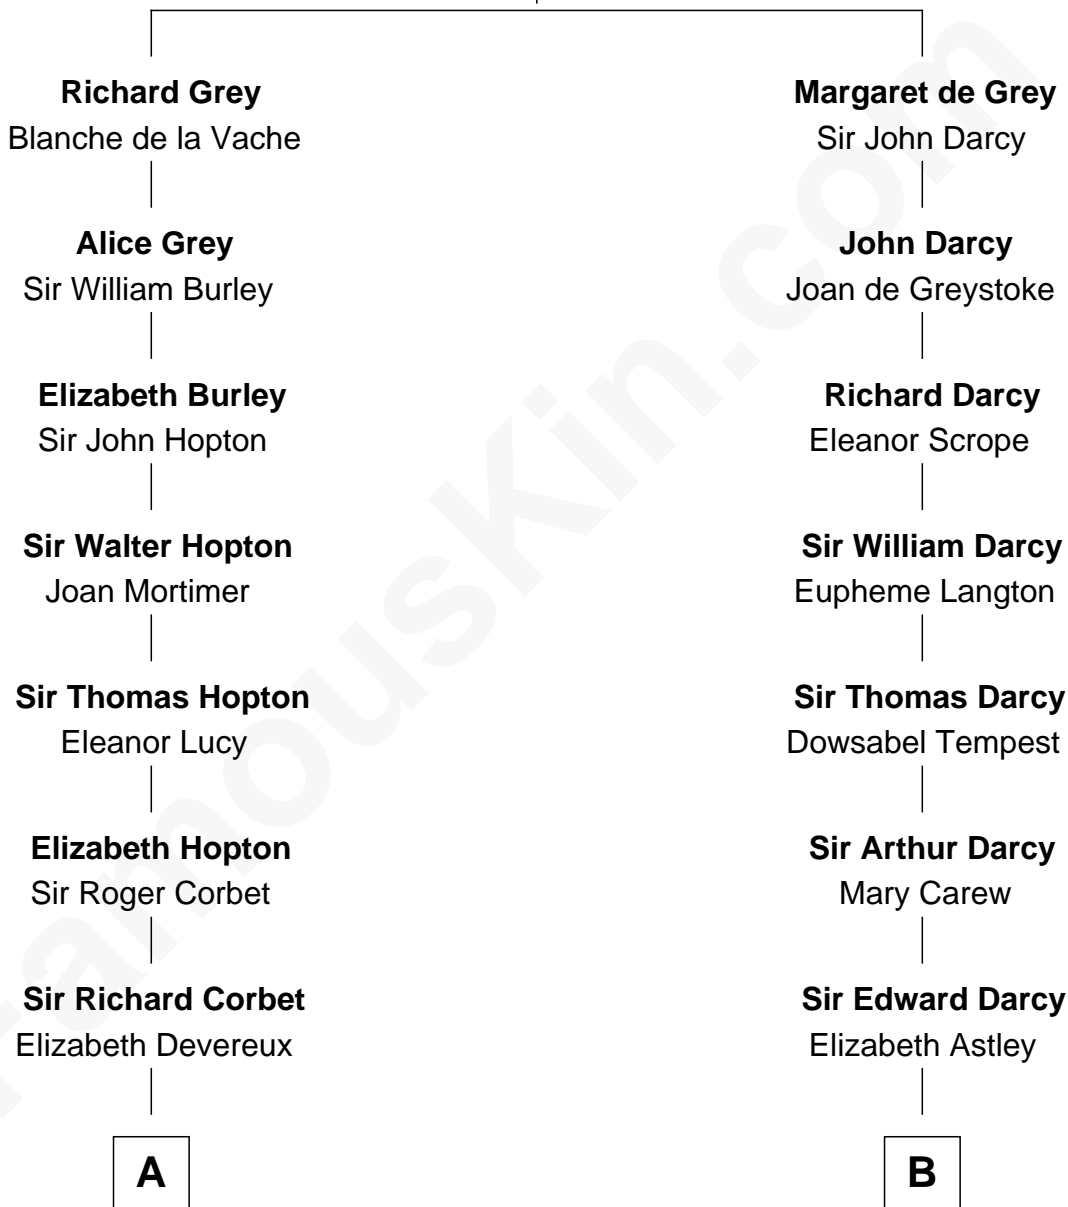

FamousKin.com Relationship Chart of

Joan Fontaine

Movie Actress

12th cousin 7 times removed of

Robert Treat Paine

Signer of the Declaration of Independence

Sir Henry de Grey

Elizabeth Talbot

C

Margaret Letitia Molesworth

Charles Richard De Havilland

Walter Augustus De Havilland

Lillian Augusta Ruse

Joan Fontaine

Movie Actress

FamousKin.com