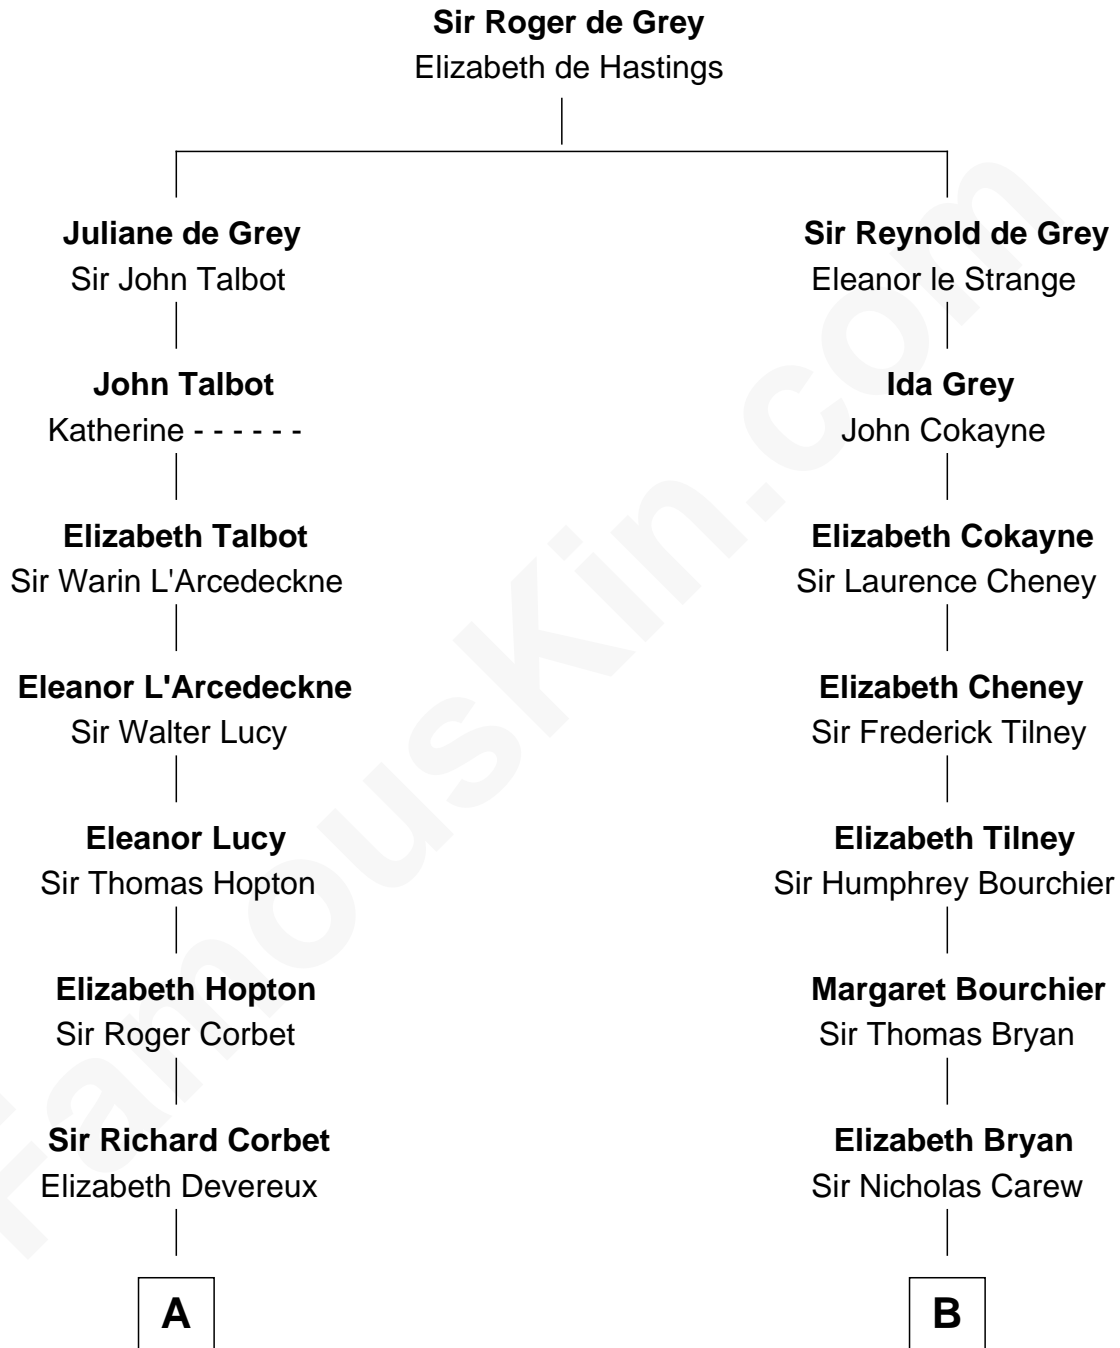

FamousKin.com Relationship Chart of

Joan Fontaine

Movie Actress

14th cousin 5 times removed of

Robert Treat Paine

Signer of the Declaration of Independence

C

Margaret Letitia Molesworth

Charles Richard De Havilland

Walter Augustus De Havilland

Lillian Augusta Ruse

Joan Fontaine

Movie Actress

FamousKin.com