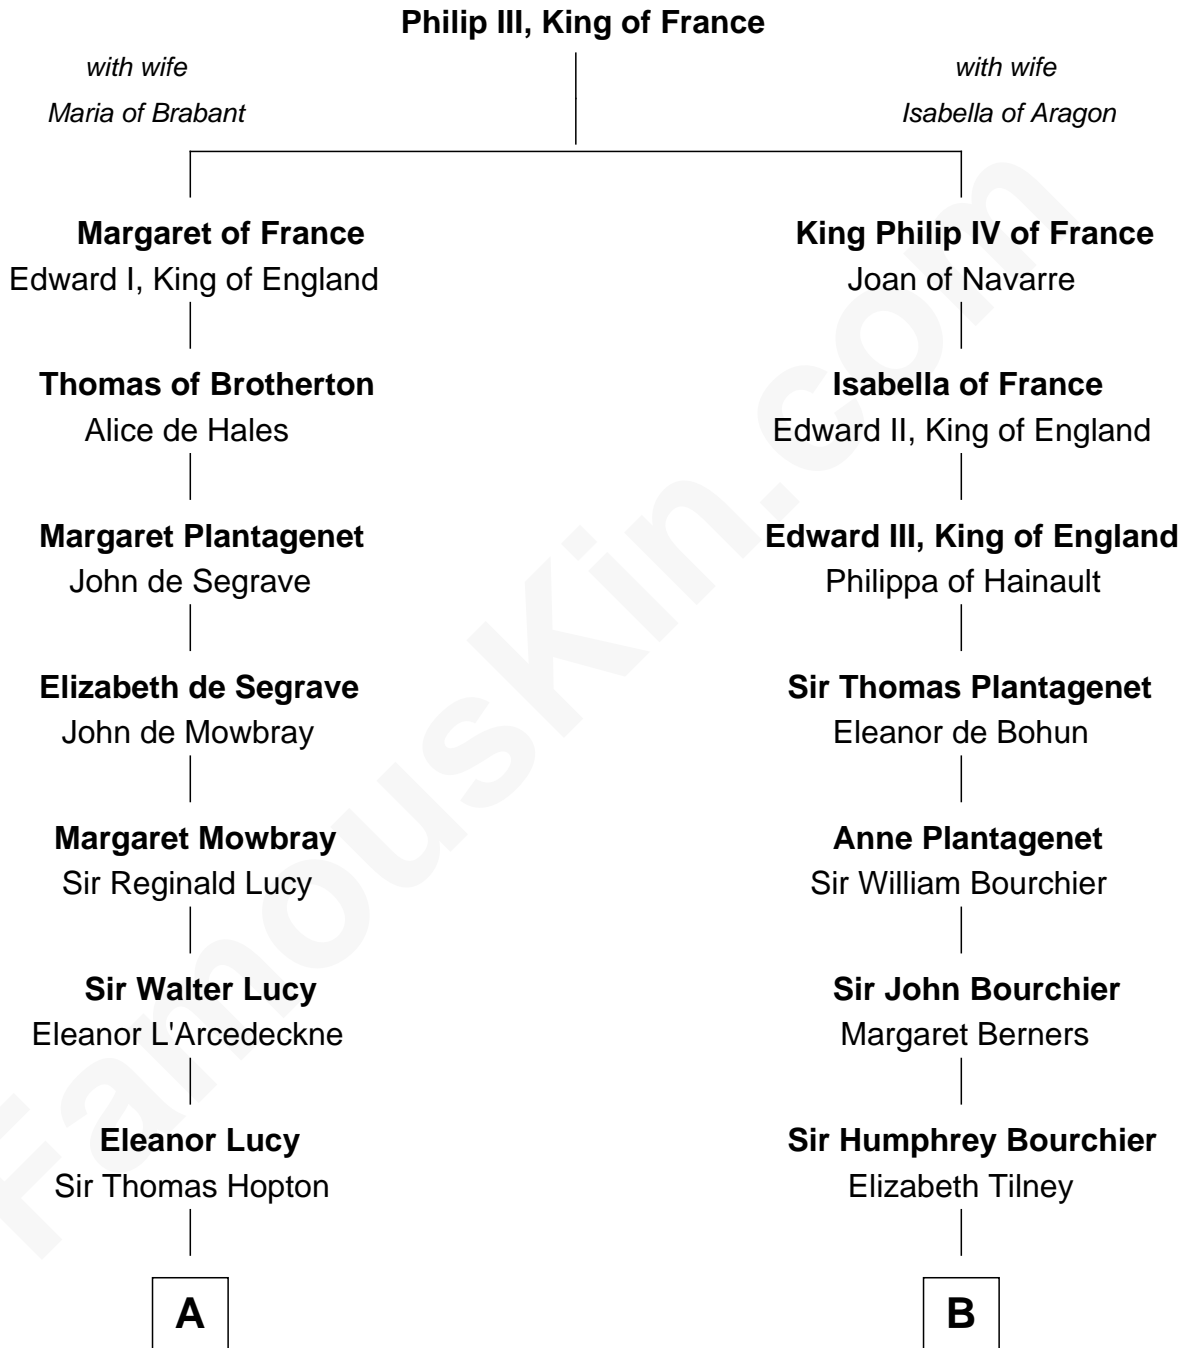

FamousKin.com
Relationship Chart of
Joan Fontaine
Movie Actress

16th cousin 5 times removed of

Robert Treat Paine
Signer of the Declaration of Independence

A

Elizabeth Hopton

Sir Roger Corbet

Sir Richard Corbet

Elizabeth Devereux

Sir Robert Corbet

Elizabeth Vernon

Sir Roger Corbet

Anne Windsor

Margaret Corbet

Sir Francis Palmes

Sir Francis Palmes