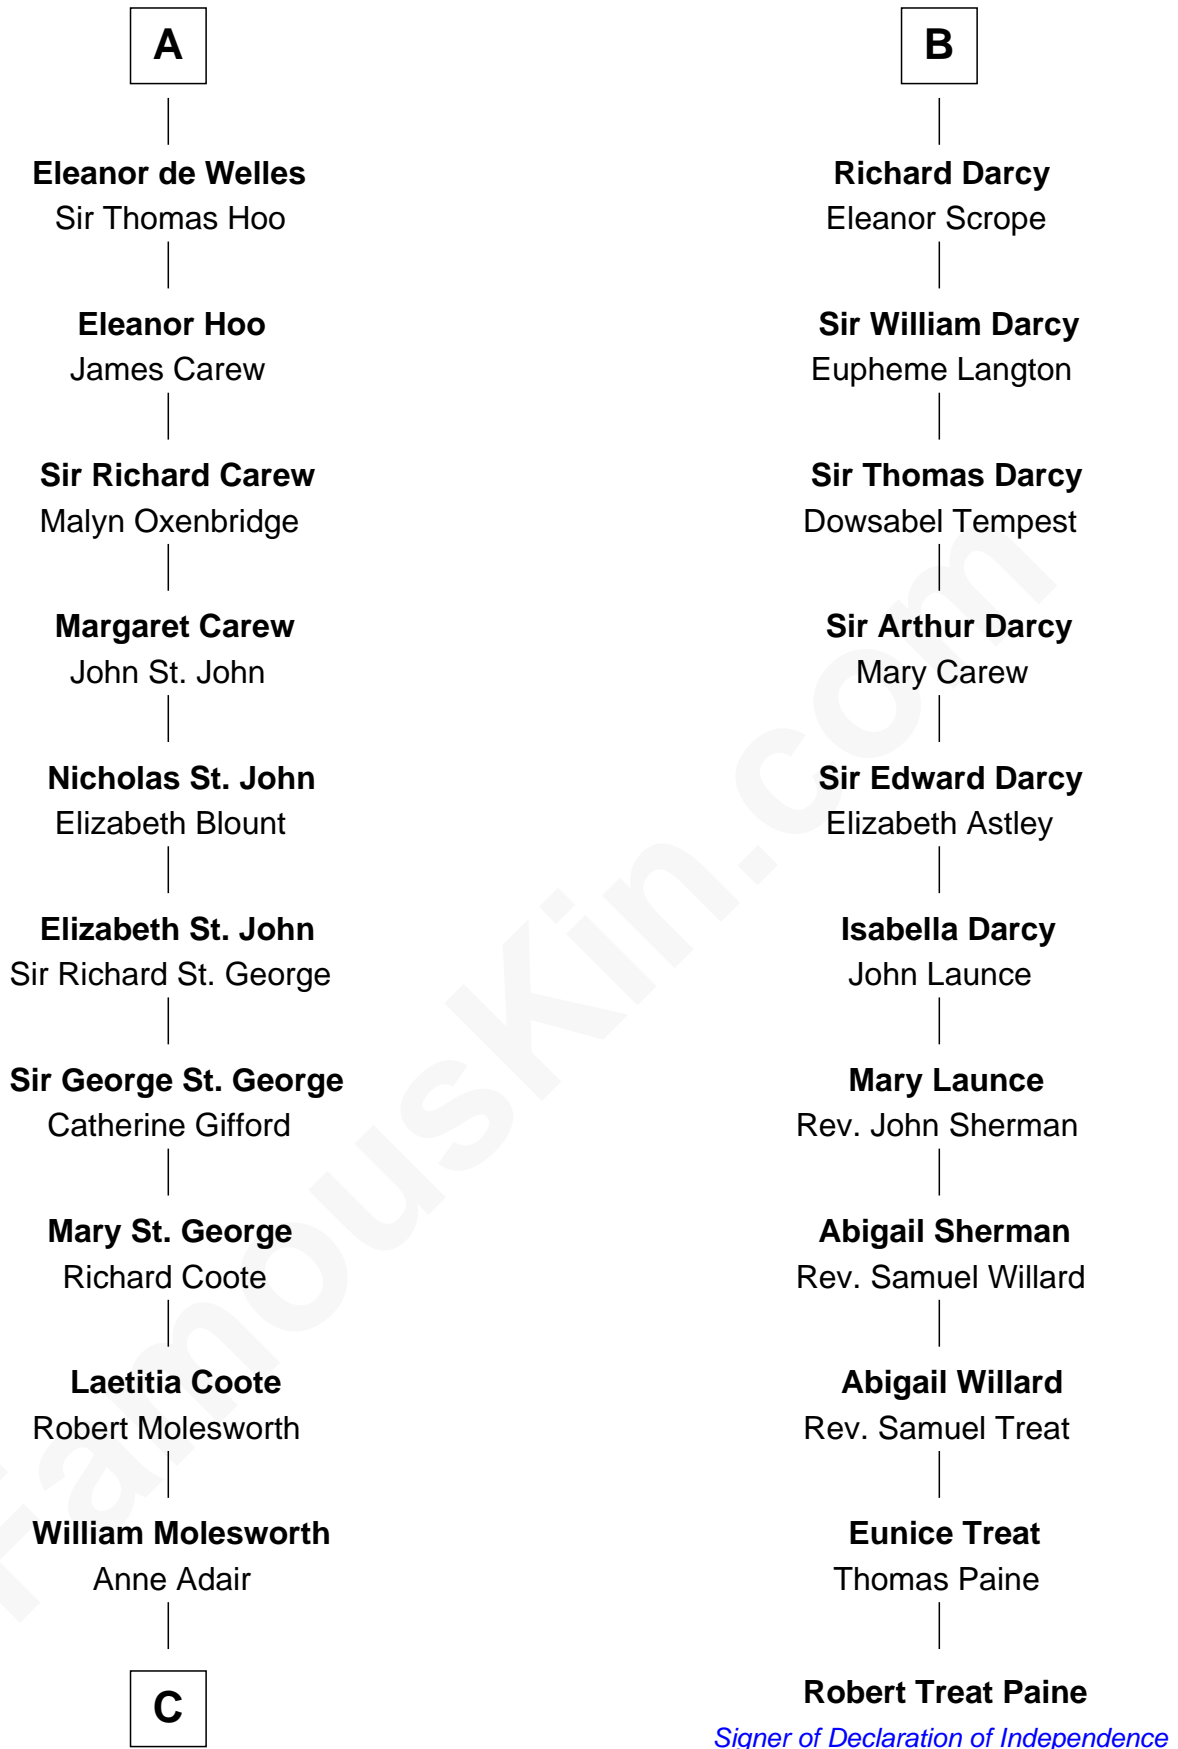

FamousKin.com
Relationship Chart of
Joan Fontaine
Movie Actress

17th cousin 4 times removed of

Robert Treat Paine
Signer of the Declaration of Independence

Sir William de Ferrers
 Margaret de Quincy

C

Richard Molesworth

Catherine Cobb

John Molesworth

Louise Tomkyns

Margaret Letitia Molesworth

Charles Richard De Havilland

Walter Augustus De Havilland

Lillian Augusta Ruse

Joan Fontaine