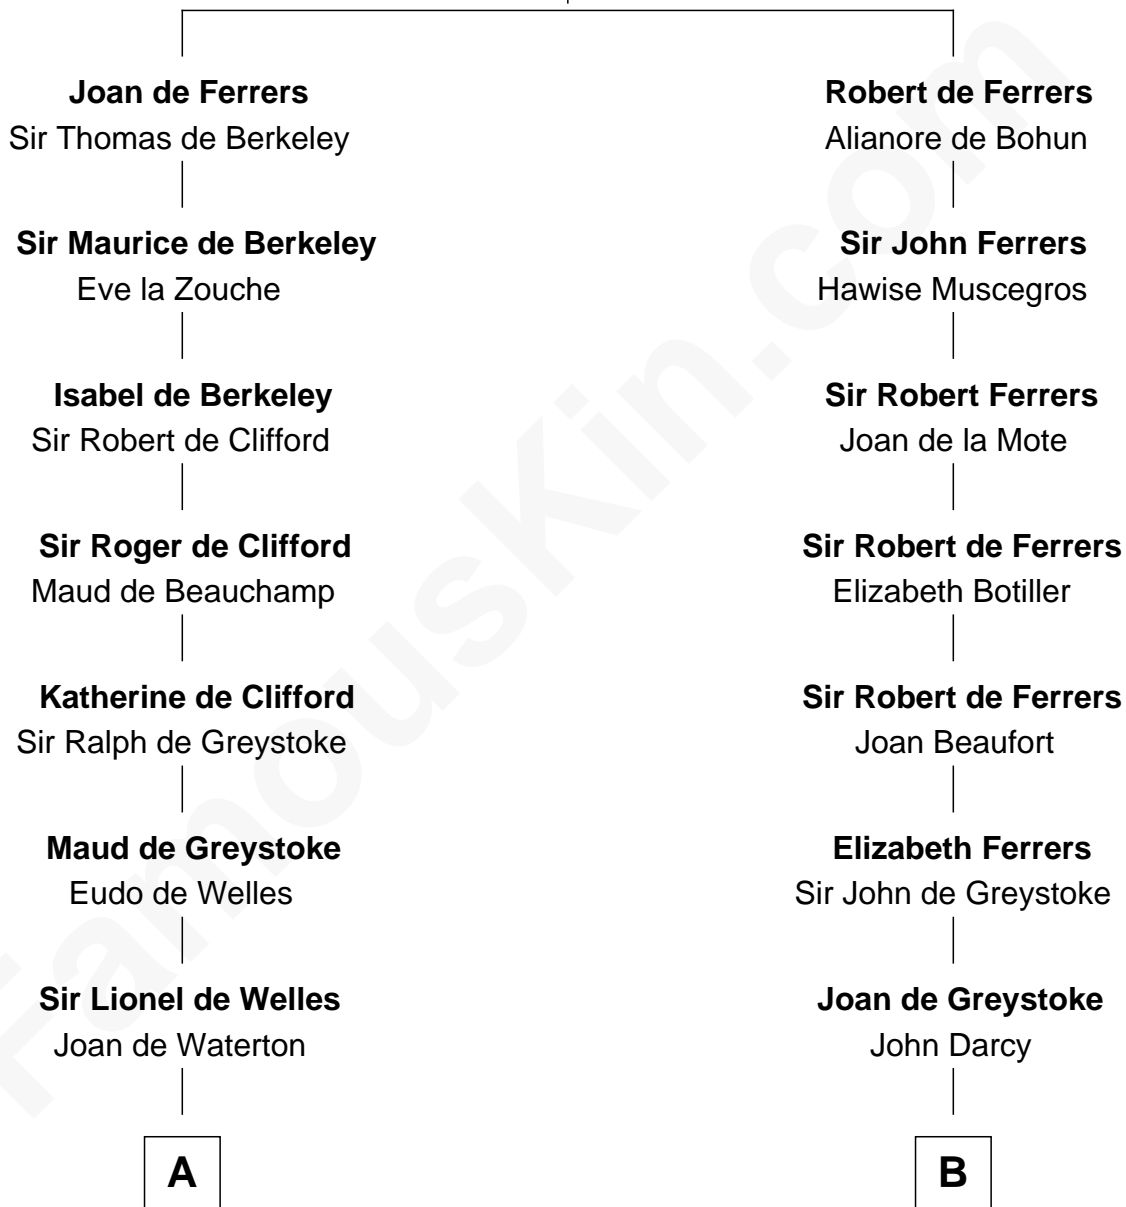

FamousKin.com
Relationship Chart of
Joan Fontaine
Movie Actress

17th cousin 4 times removed of

Robert Treat Paine
Signer of the Declaration of Independence

Sir William de Ferrers
 Margaret de Quincy

C

Richard Molesworth

Catherine Cobb

John Molesworth

Louise Tomkyns

Margaret Letitia Molesworth

Charles Richard De Havilland

Walter Augustus De Havilland

Lillian Augusta Ruse

Joan Fontaine