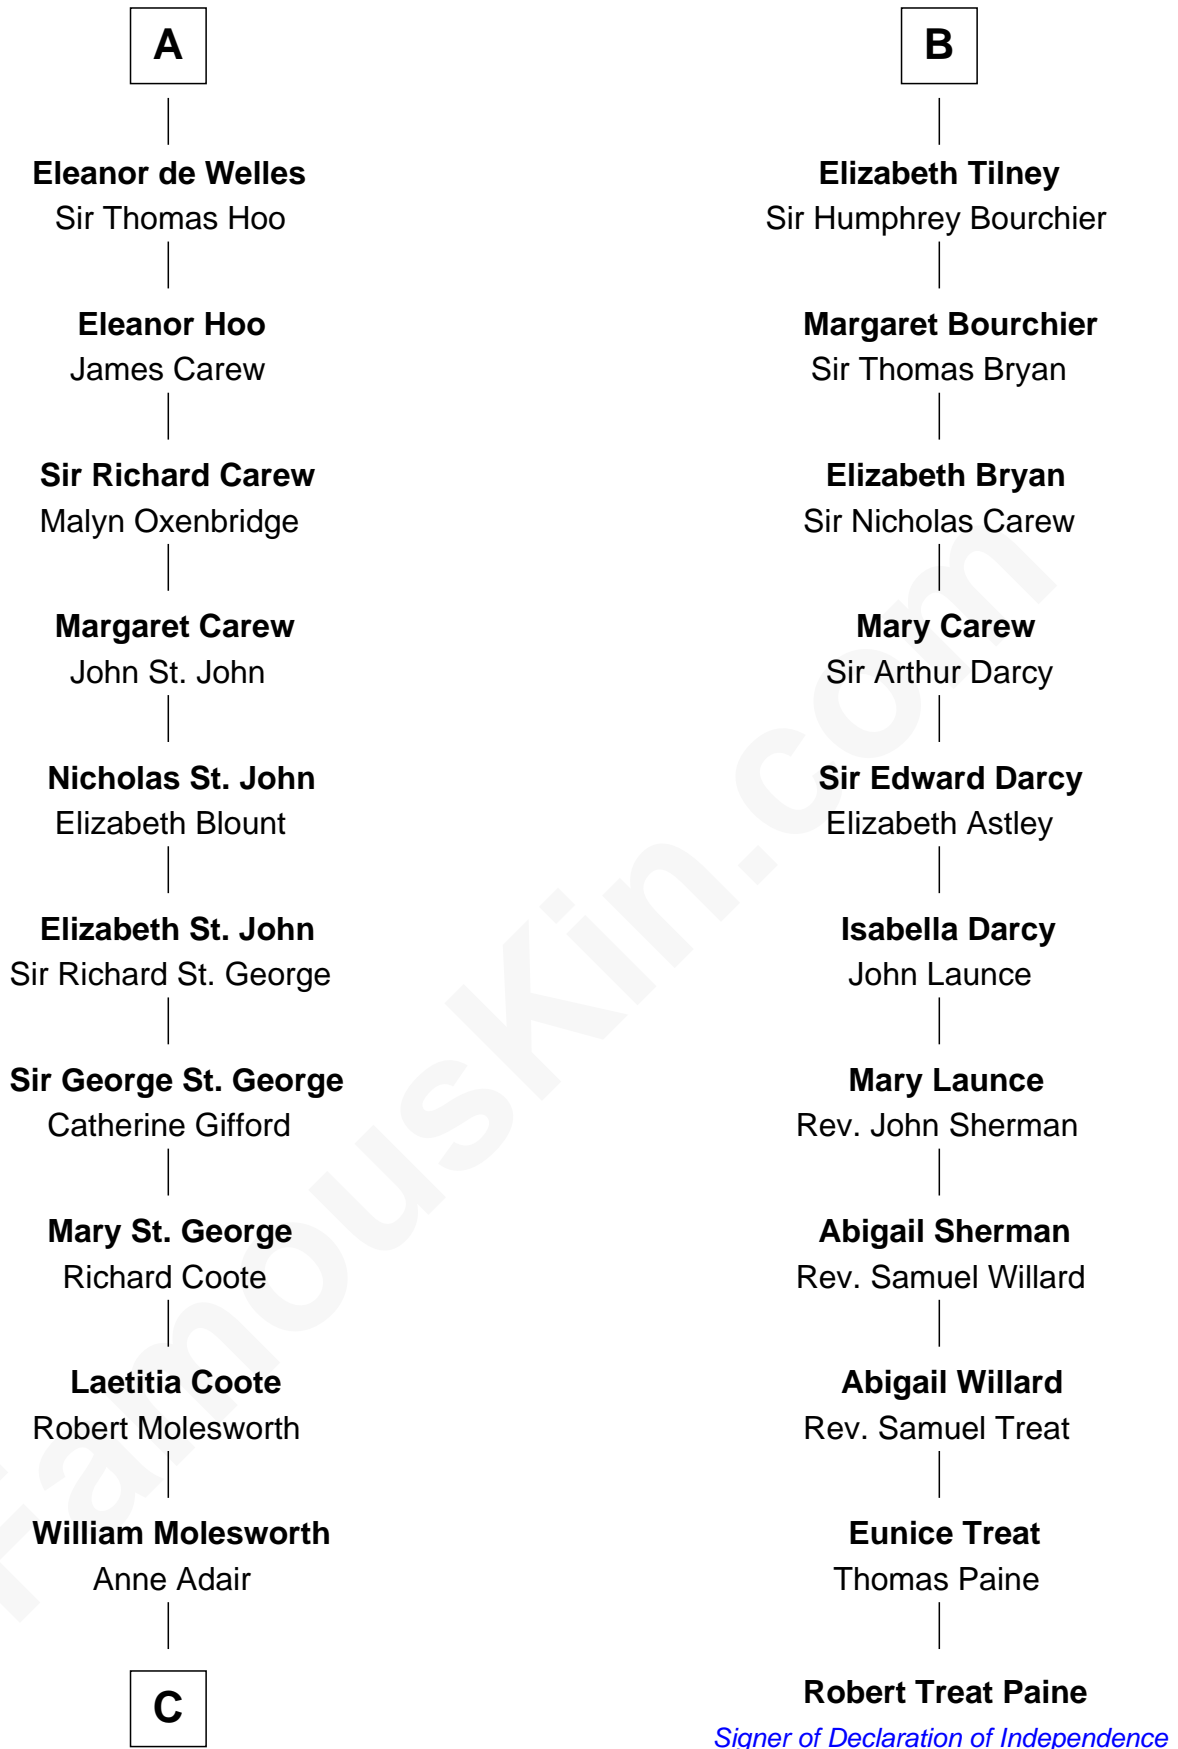

FamousKin.com Relationship Chart of

Joan Fontaine

Movie Actress

17th cousin 4 times removed of

Robert Treat Paine

Signer of the Declaration of Independence

Sir William de Cantilupe

Eve de Braiose

C

Richard Molesworth

Catherine Cobb

John Molesworth

Louise Tomkyns

Margaret Letitia Molesworth

Charles Richard De Havilland

Walter Augustus De Havilland