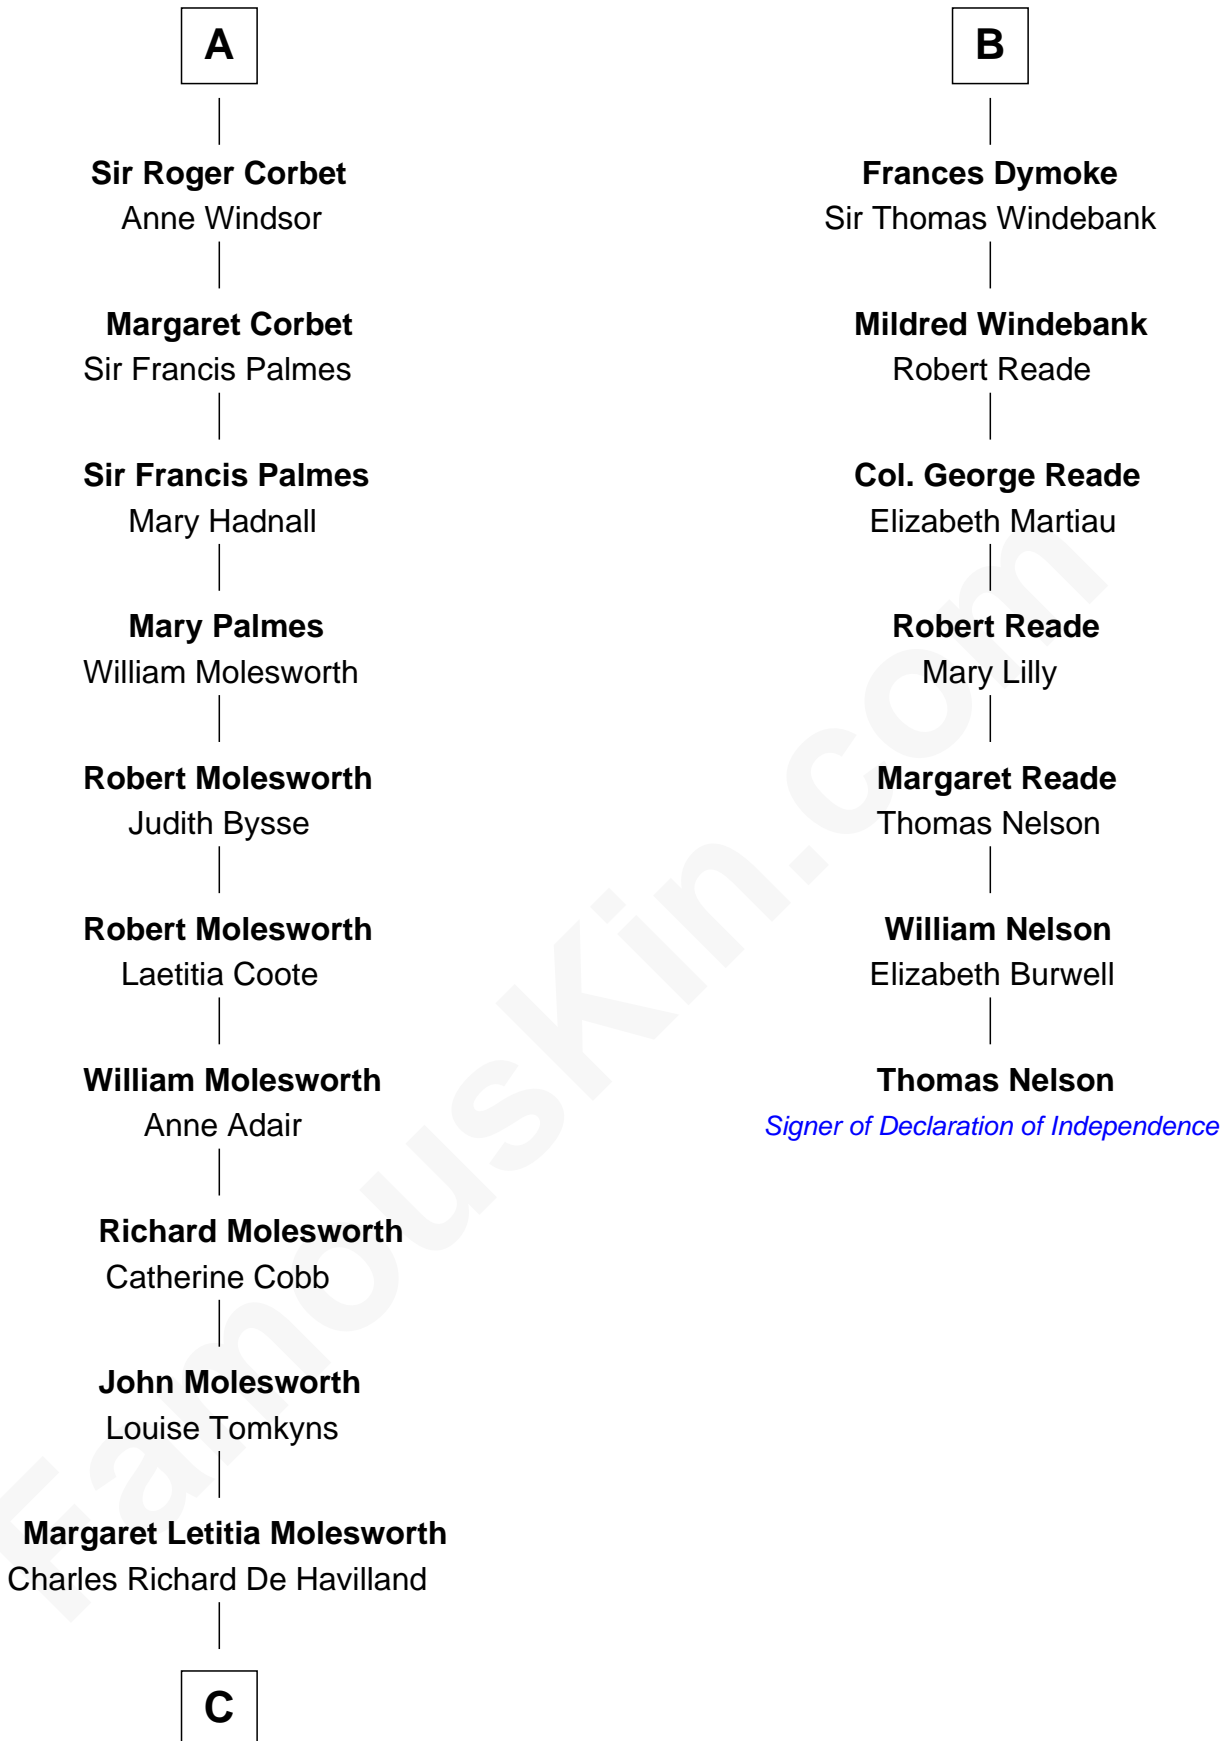

FamousKin.com Relationship Chart of

Joan Fontaine

Movie Actress

13th cousin 5 times removed of

Thomas Nelson

Signer of the Declaration of Independence

C

—
Walter Augustus De Havilland

Lillian Augusta Ruse

—
Joan Fontaine

Movie Actress

FamousKin.com