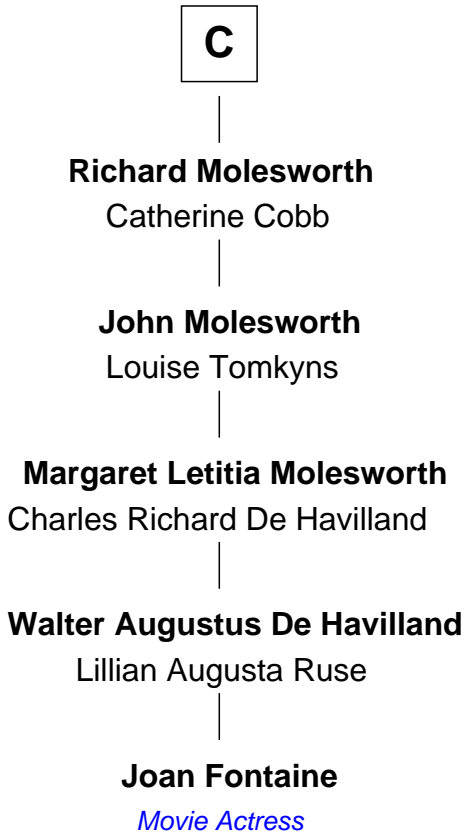

# FamousKin.com Relationship Chart of

**Joan Fontaine**

*Movie Actress*

17th cousin 4 times removed of

**Thomas Nelson**

*Signer of the Declaration of Independence*

**Henry II, Duke of Brabant**

Marie of Hohenstaufen

**Matilda of Brabant**  
Robert I, Count of Artois

**Blanche of Artois**  
Edmund Plantagenet

**Henry Plantagenet**  
Maud de Chaworth

**Eleanor Plantagenet**  
Richard Fitzalan

**Sir Richard Fitzalan**  
Elizabeth de Bohun

**Joan Fitzalan**  
Sir William Beauchamp

**Joan Beauchamp**  
James Butler

**A**

**Matilda of Brabant**  
Robert I, Count of Artois

**Blanche of Artois**  
Edmund Plantagenet

**Henry Plantagenet**  
Maud de Chaworth

**Joan of Lancaster**  
John de Mowbray

**John de Mowbray**  
Elizabeth de Segrave

**Eleanor de Mowbray**  
John de Welles

**Eudo de Welles**  
Maud de Greystoke

**B**

FamousKin.com