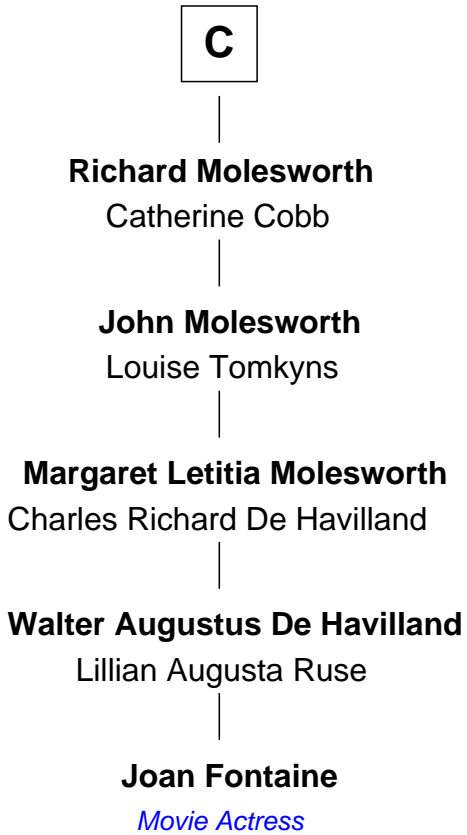

FamousKin.com Relationship Chart of

Joan Fontaine

Movie Actress

16th cousin 5 times removed of

Robert Townsend

Member of the Culper Spy Ring during the American Revolution

John de Botetourte

Maud FitzThomas

FamousKin.com