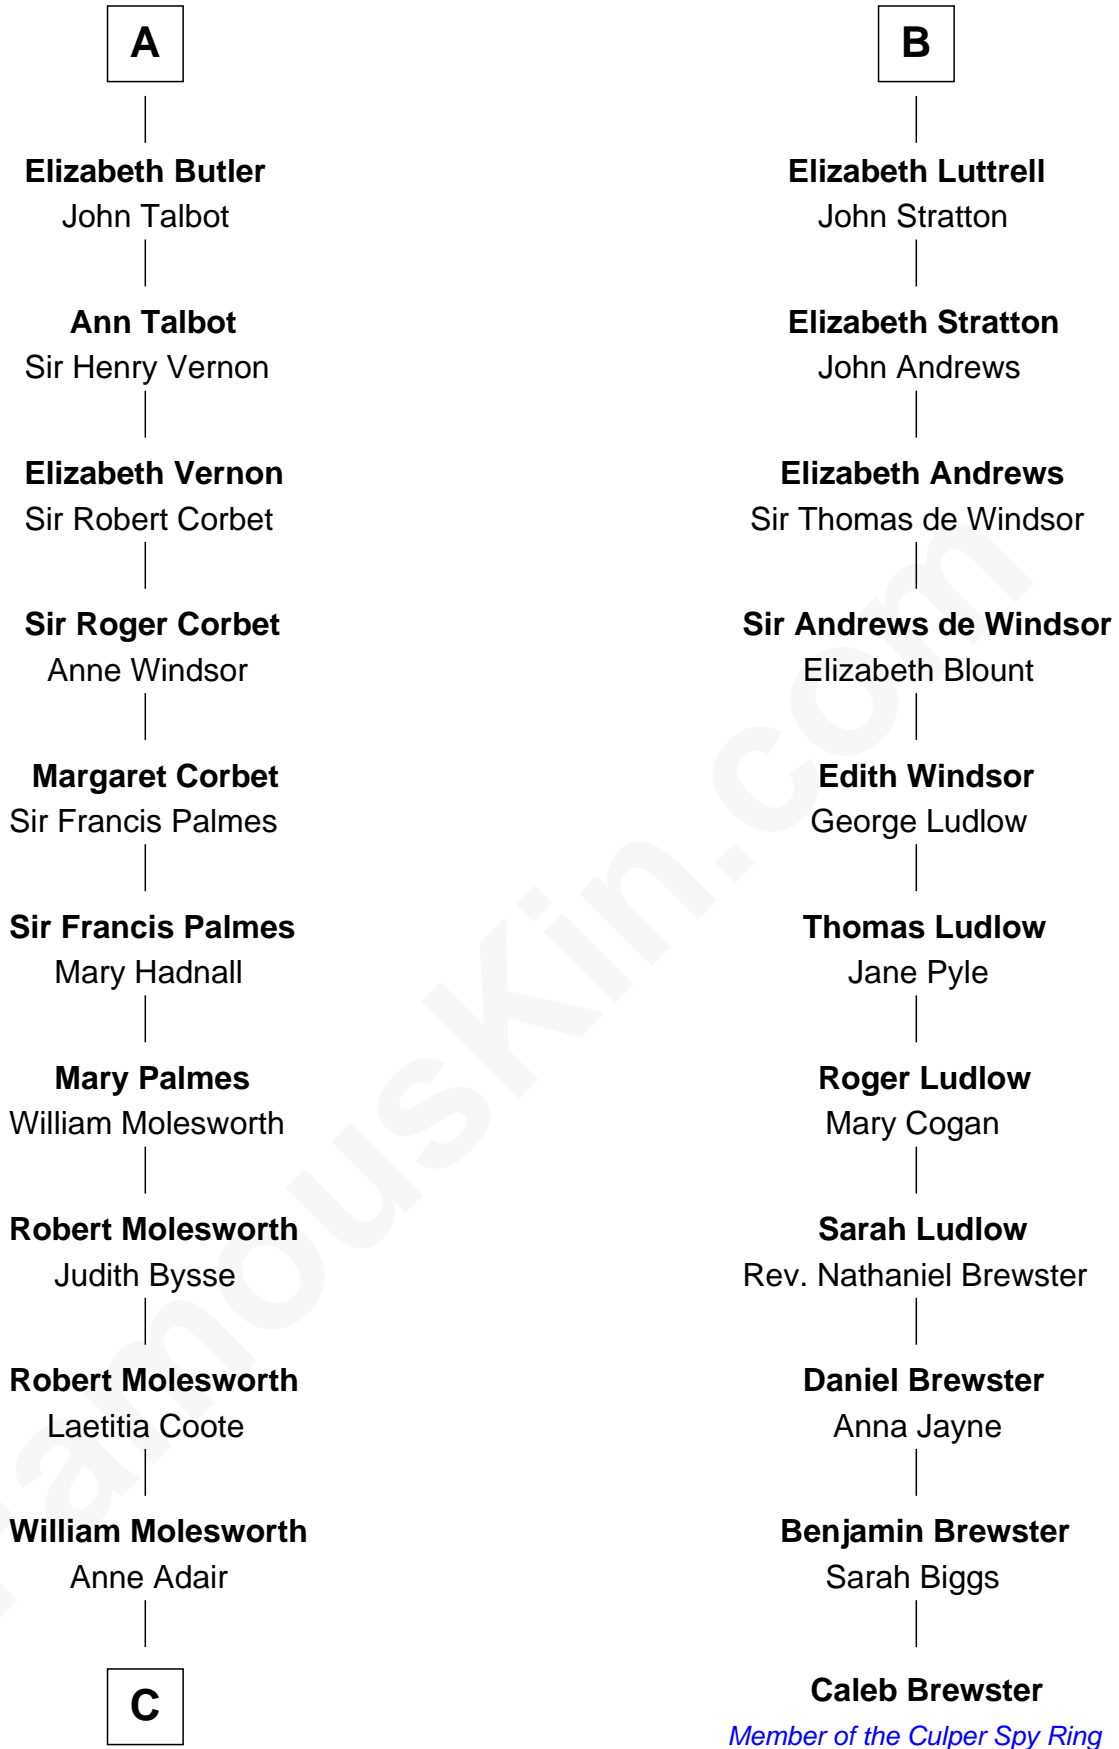

FamousKin.com Relationship Chart of

Joan Fontaine

Movie Actress

17th cousin 4 times removed of

Caleb Brewster

Member of the Culper Spy Ring during the American Revolution

C

Richard Molesworth

Catherine Cobb

John Molesworth

Louise Tomkyns

Margaret Letitia Molesworth

Charles Richard De Havilland

Walter Augustus De Havilland

Lillian Augusta Ruse

Joan Fontaine