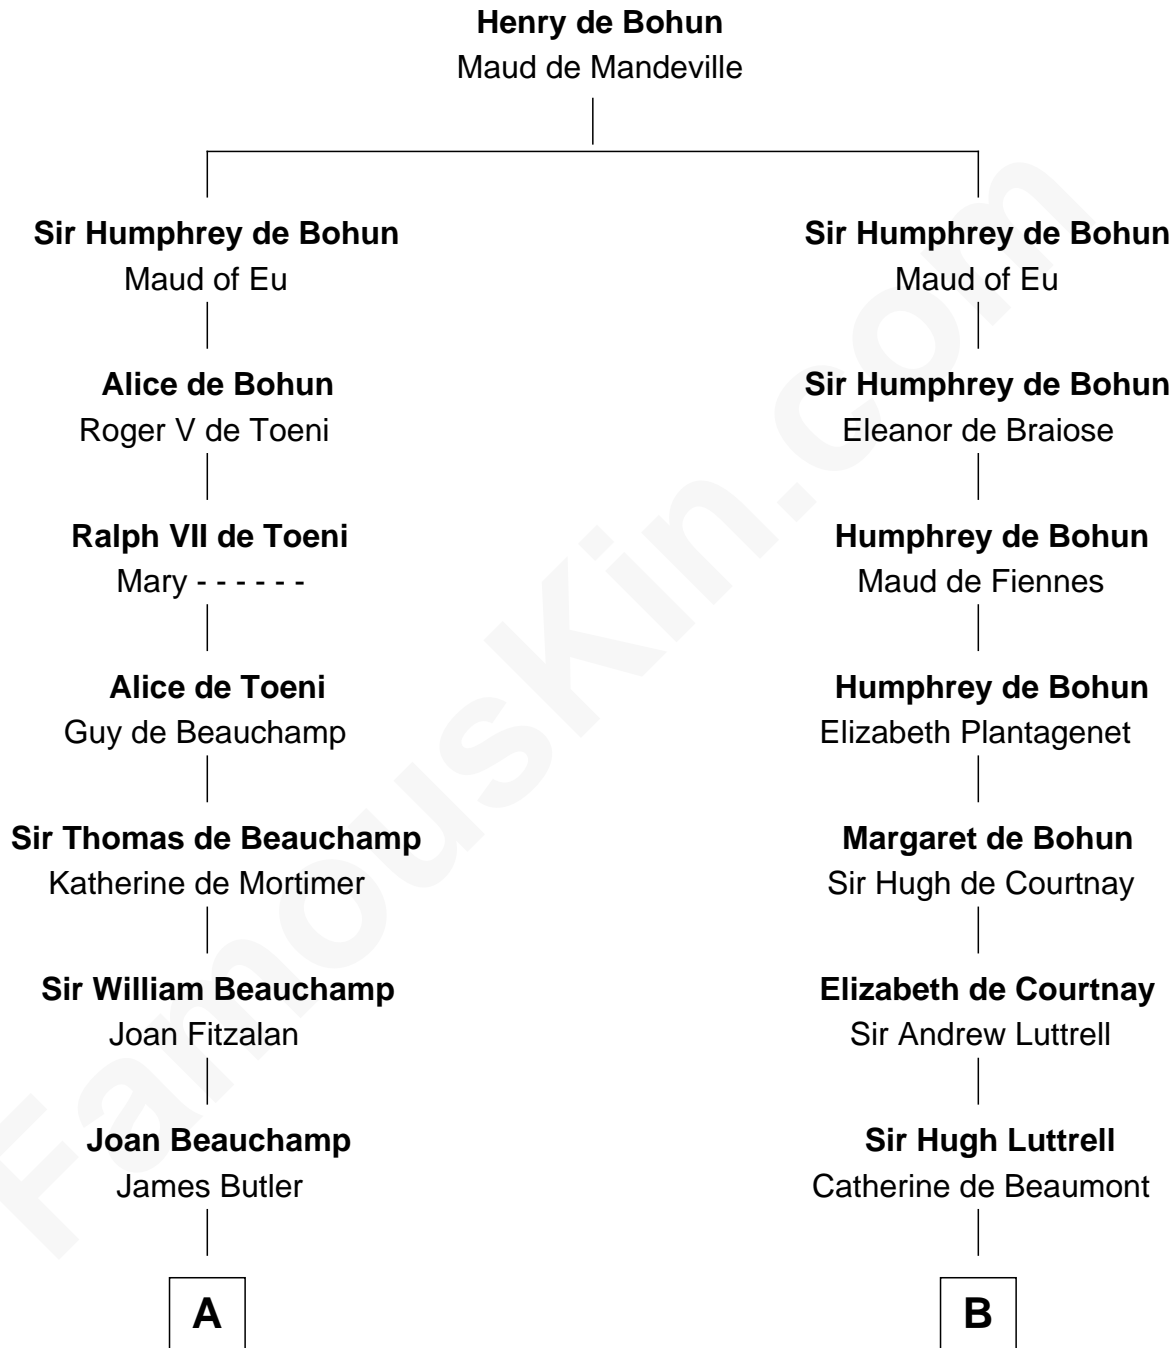

FamousKin.com Relationship Chart of

Joan Fontaine

Movie Actress

17th cousin 4 times removed of

Caleb Brewster

Member of the Culper Spy Ring during the American Revolution

C

Richard Molesworth

Catherine Cobb

John Molesworth

Louise Tomkyns

Margaret Letitia Molesworth

Charles Richard De Havilland

Walter Augustus De Havilland

Lillian Augusta Ruse

Joan Fontaine