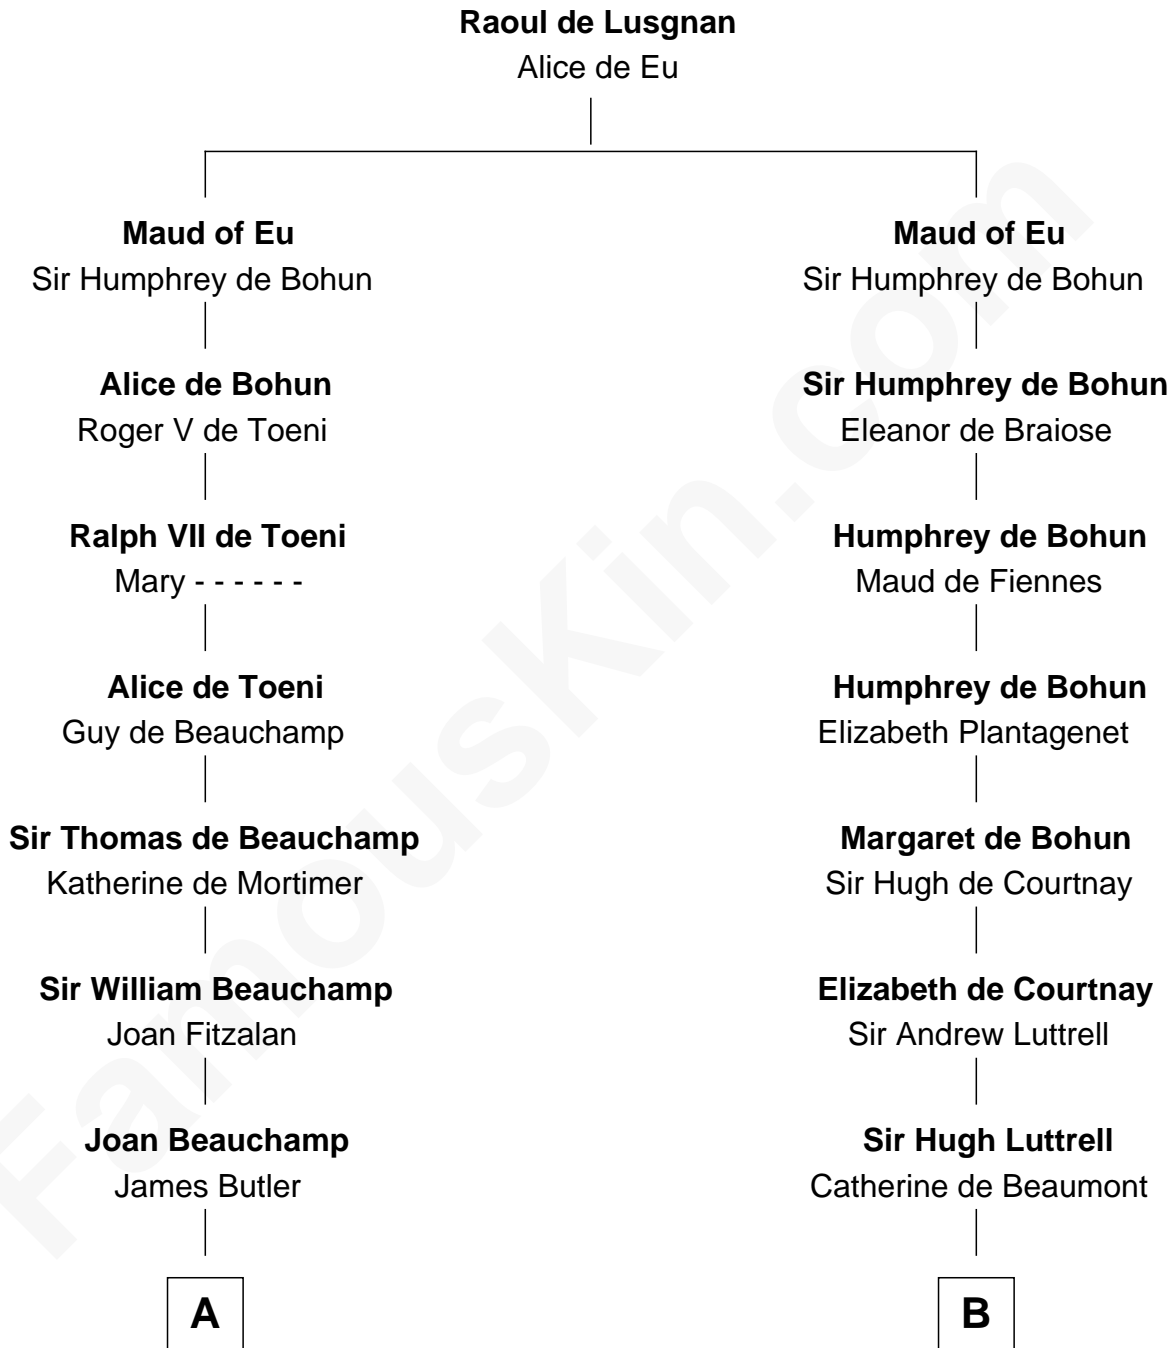

# FamousKin.com Relationship Chart of

**Joan Fontaine**

Movie Actress

17th cousin 4 times removed of

**Caleb Brewster**

Member of the Culper Spy Ring during the American Revolution

**C**

Richard Molesworth

Catherine Cobb

John Molesworth

Louise Tomkyns

Margaret Letitia Molesworth

Charles Richard De Havilland

Walter Augustus De Havilland

Lillian Augusta Ruse

Joan Fontaine