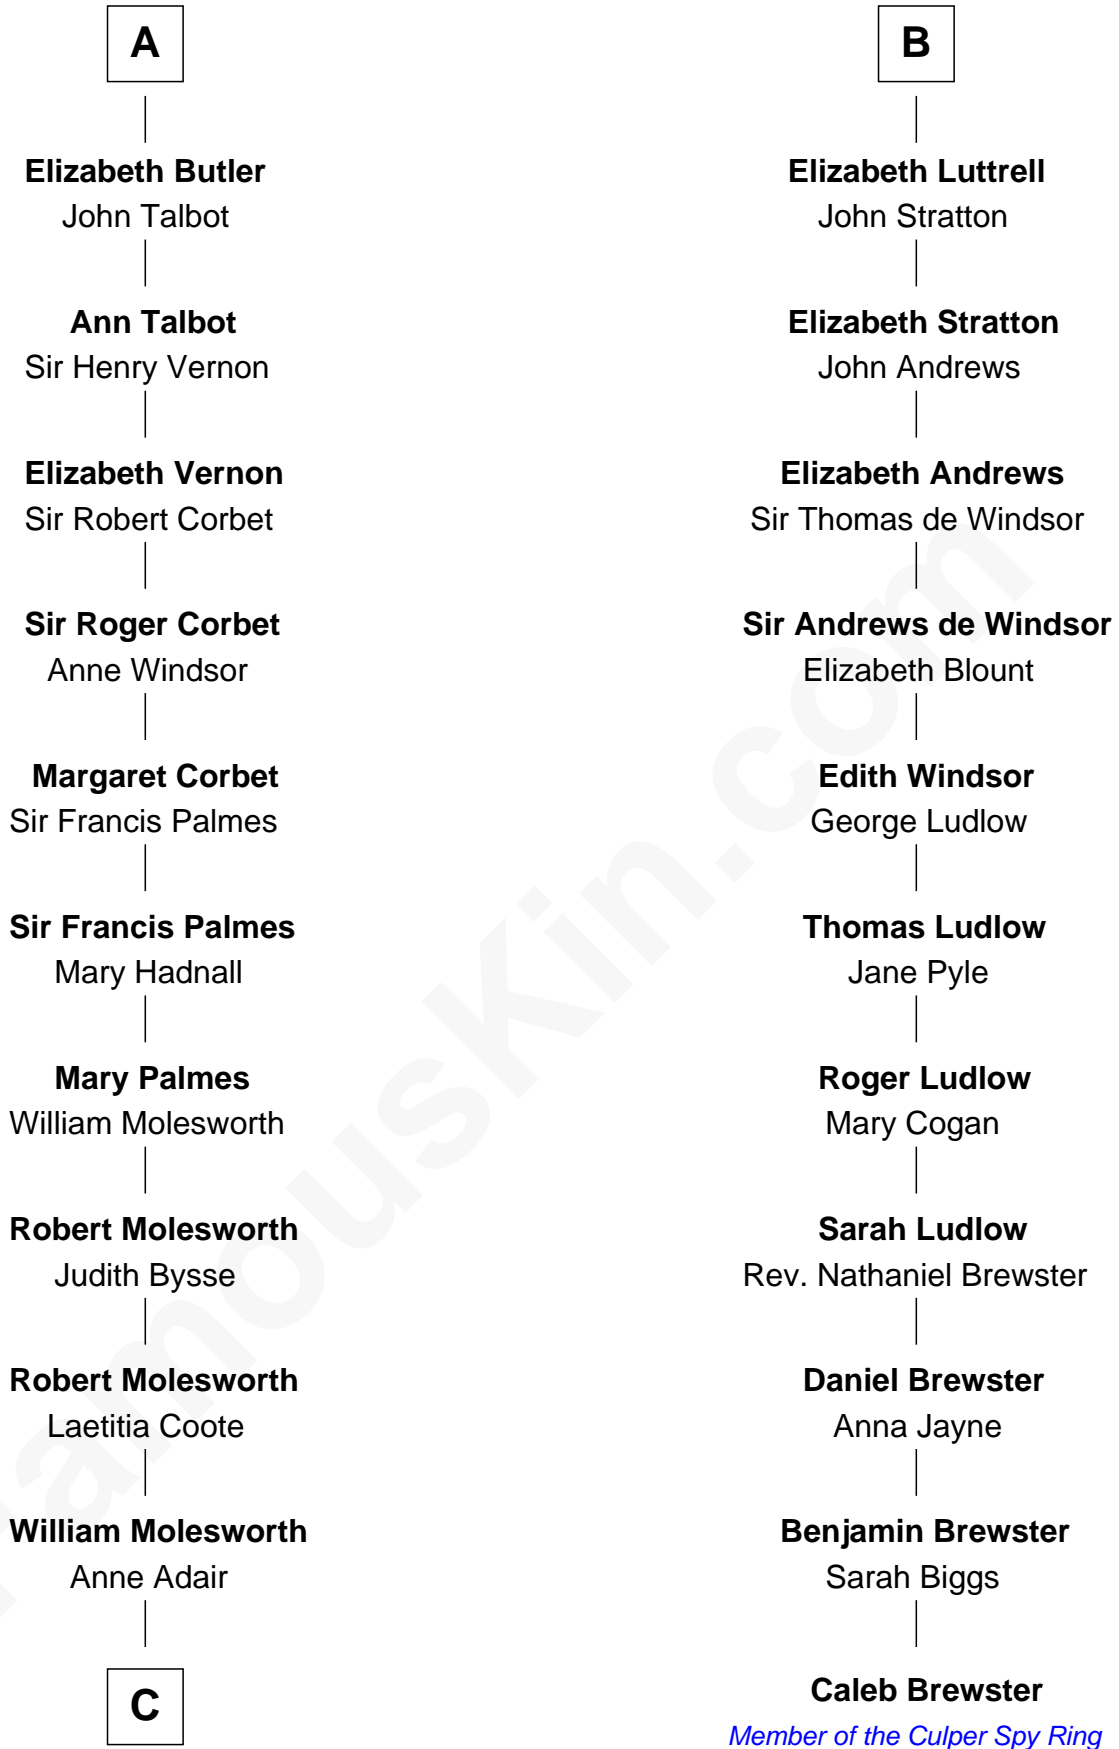

# FamousKin.com Relationship Chart of

**Joan Fontaine**

Movie Actress

17th cousin 4 times removed of

**Caleb Brewster**

Member of the Culper Spy Ring during the American Revolution

**C**

Richard Molesworth

Catherine Cobb

John Molesworth

Louise Tomkyns

Margaret Letitia Molesworth

Charles Richard De Havilland

Walter Augustus De Havilland

Lillian Augusta Ruse

Joan Fontaine