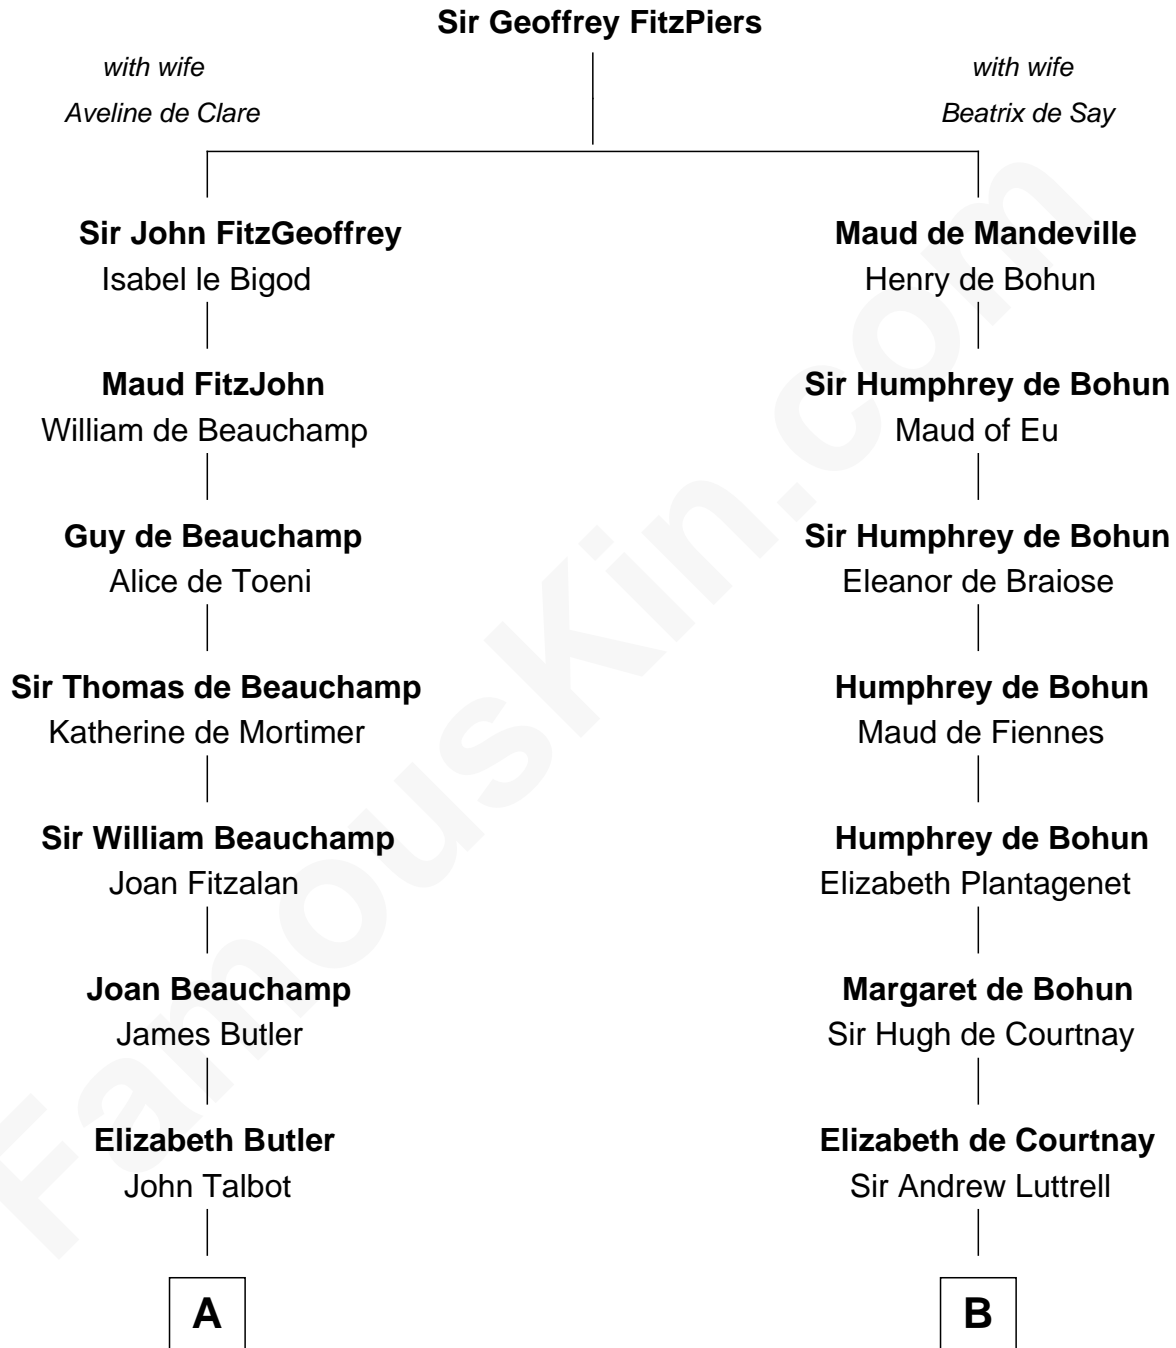

# FamousKin.com Relationship Chart of

**Joan Fontaine**

*Movie Actress*

18th cousin 2 times removed of

**Caleb Brewster**

*Member of the Culper Spy Ring during the American Revolution*

**A**

**Ann Talbot**  
Sir Henry Vernon

**Elizabeth Vernon**  
Sir Robert Corbet

**Sir Roger Corbet**  
Anne Windsor

**Margaret Corbet**  
Sir Francis Palmes

**Sir Francis Palmes**  
Mary Hadnall

**Mary Palmes**  
William Molesworth

**Robert Molesworth**  
Judith Bysse

**Robert Molesworth**  
Laetitia Coote

**William Molesworth**  
Anne Adair

**Richard Molesworth**  
Catherine Cobb

**C**

**B**

**Sir Hugh Luttrell**  
Catherine de Beaumont

**Elizabeth Luttrell**  
John Stratton