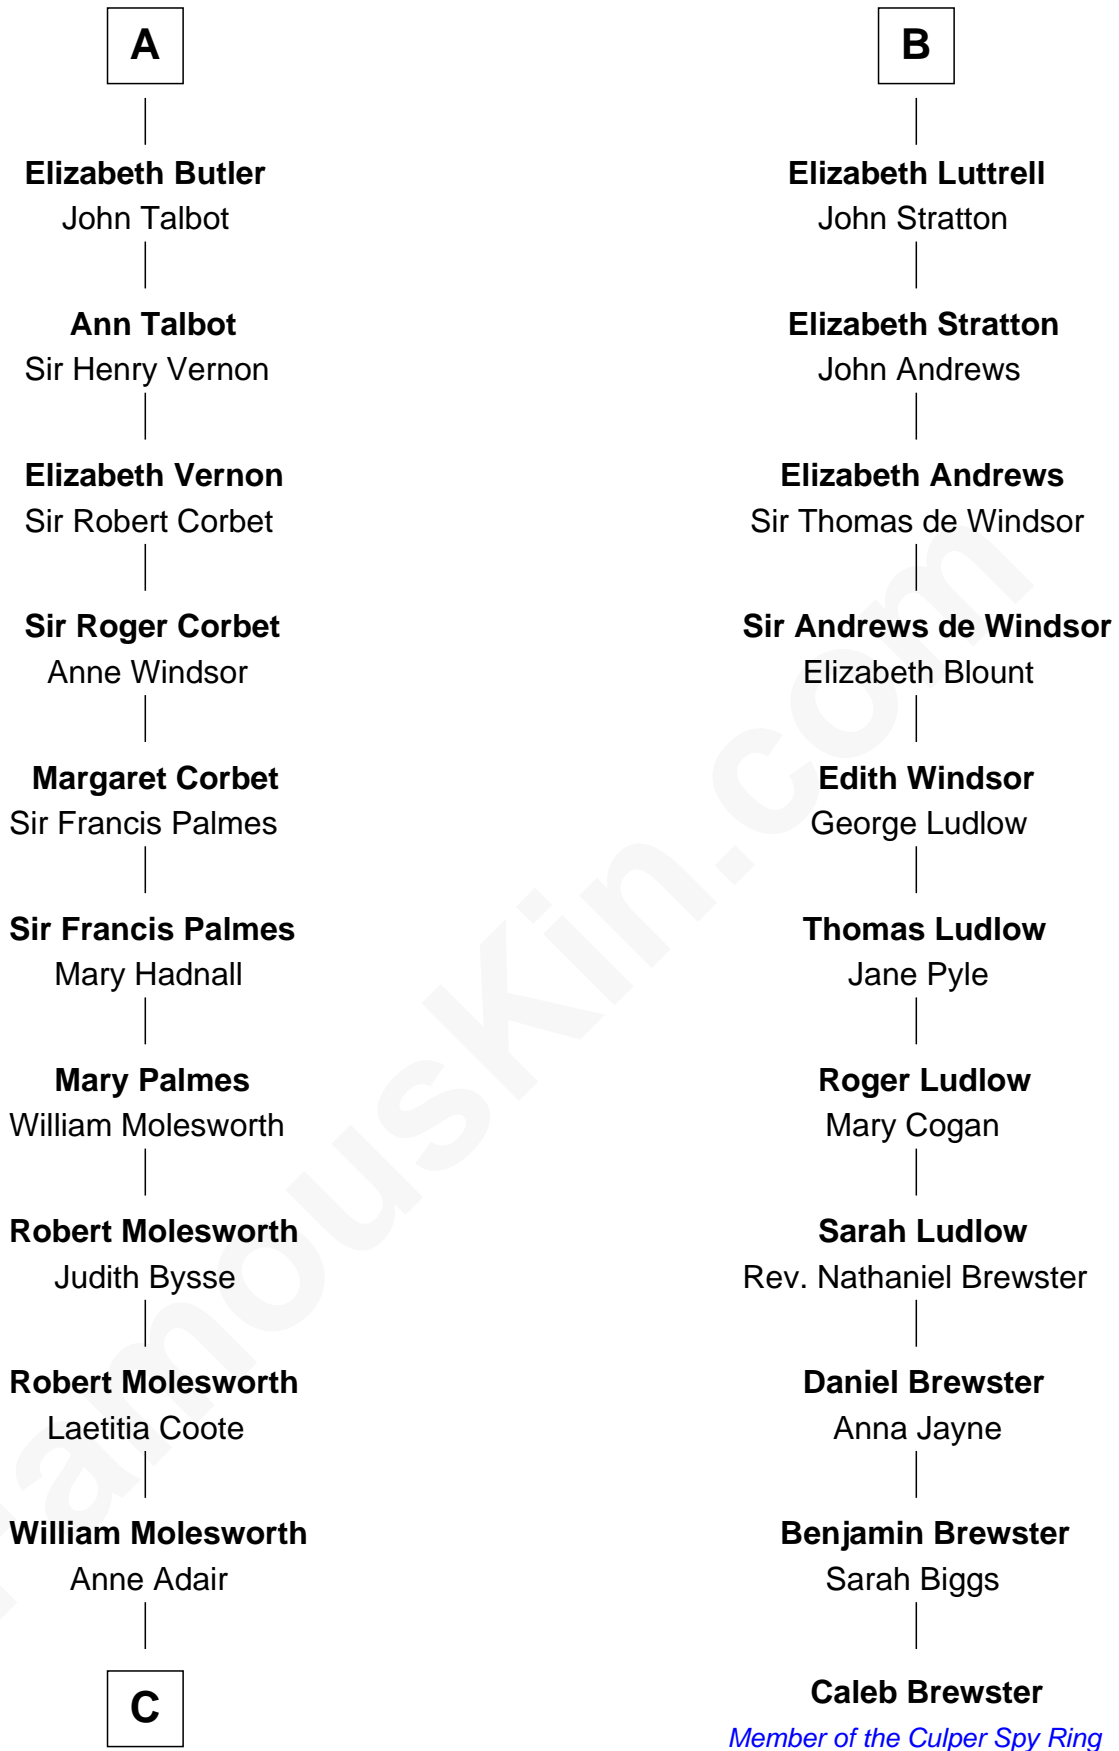

FamousKin.com Relationship Chart of

Joan Fontaine

Movie Actress

17th cousin 4 times removed of

Caleb Brewster

Member of the Culper Spy Ring during the American Revolution

Sir William Marshal

Isabel de Clare

C

Richard Molesworth

Catherine Cobb

John Molesworth

Louise Tomkyns

Margaret Letitia Molesworth

Charles Richard De Havilland

Walter Augustus De Havilland