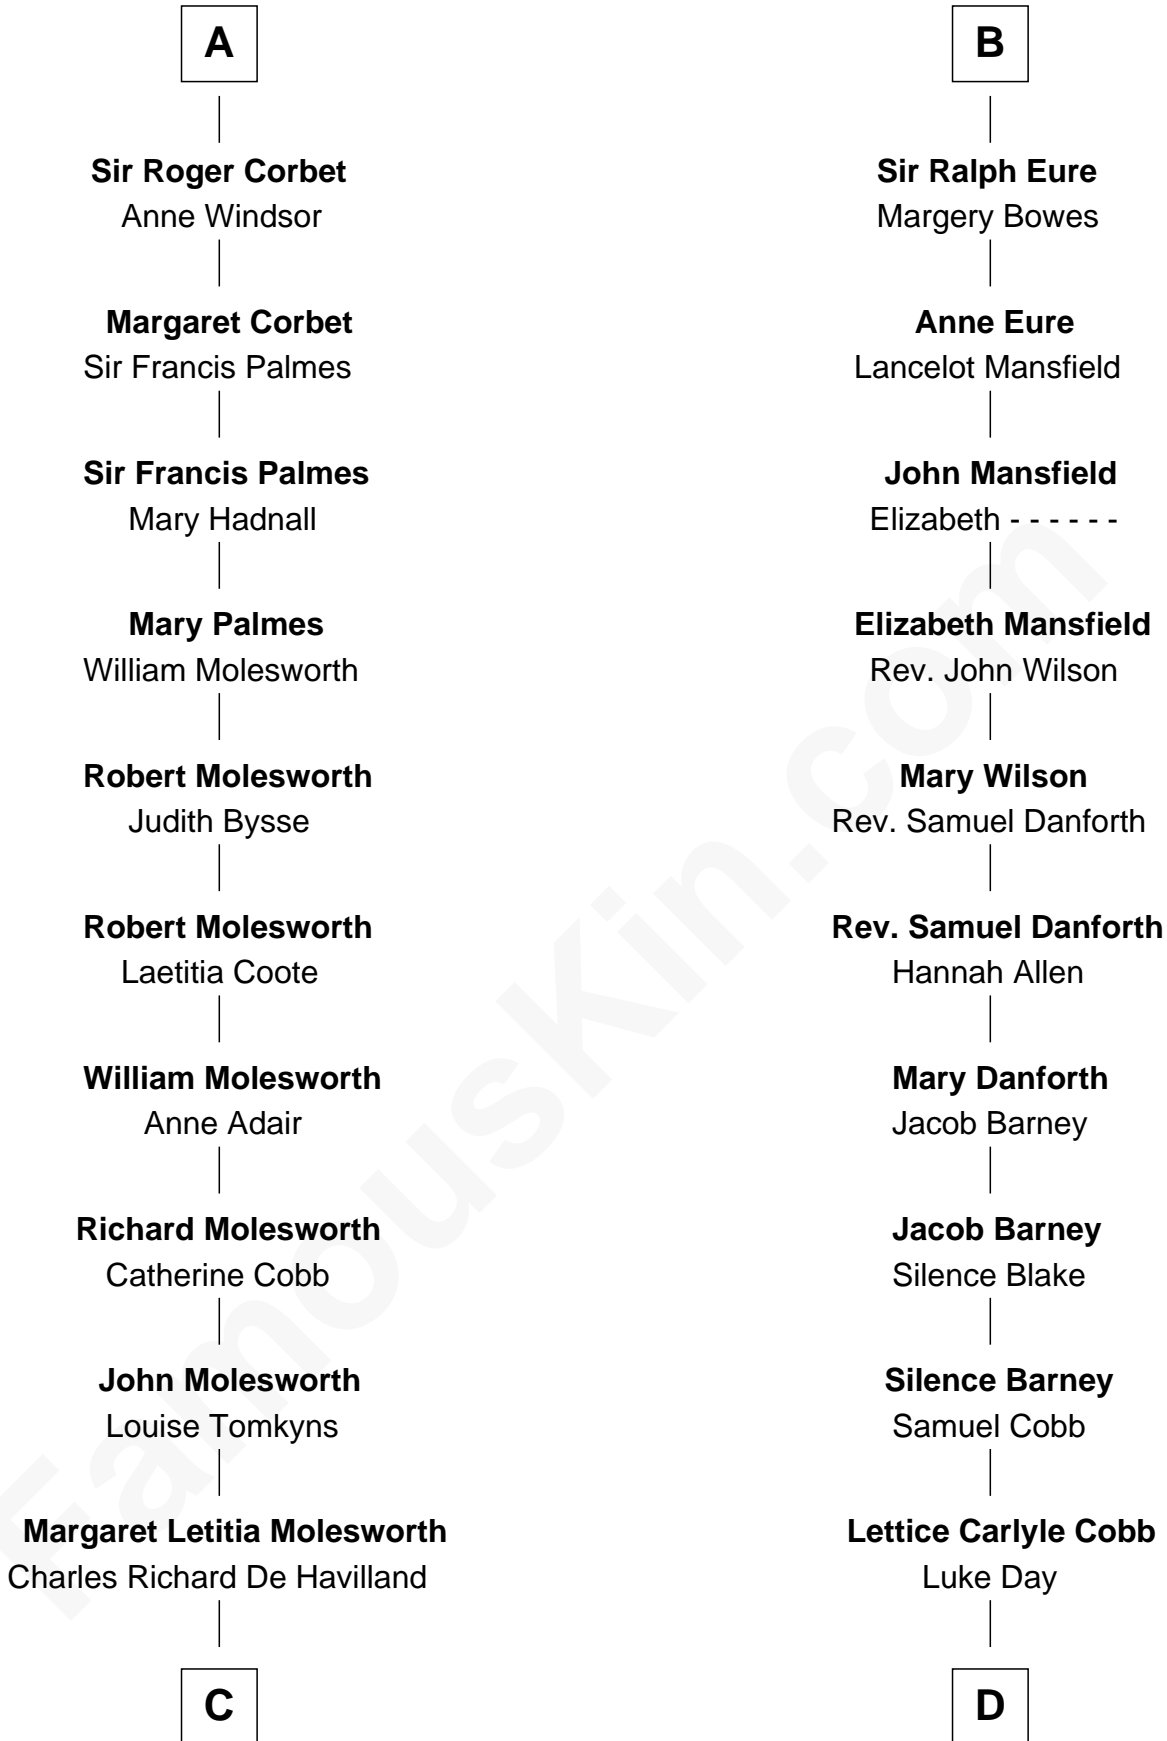

FamousKin.com Relationship Chart of

Joan Fontaine

Movie Actress

18th cousin 2 times removed of

Sandra Day O'Connor

First Female U.S. Supreme Court Justice

C

Walter Augustus De Havilland

Lillian Augusta Ruse

Joan Fontaine

Movie Actress

D

Hollis Day

Eliza L. Flanders

Henry Clay Day

Alice Edith Hilton