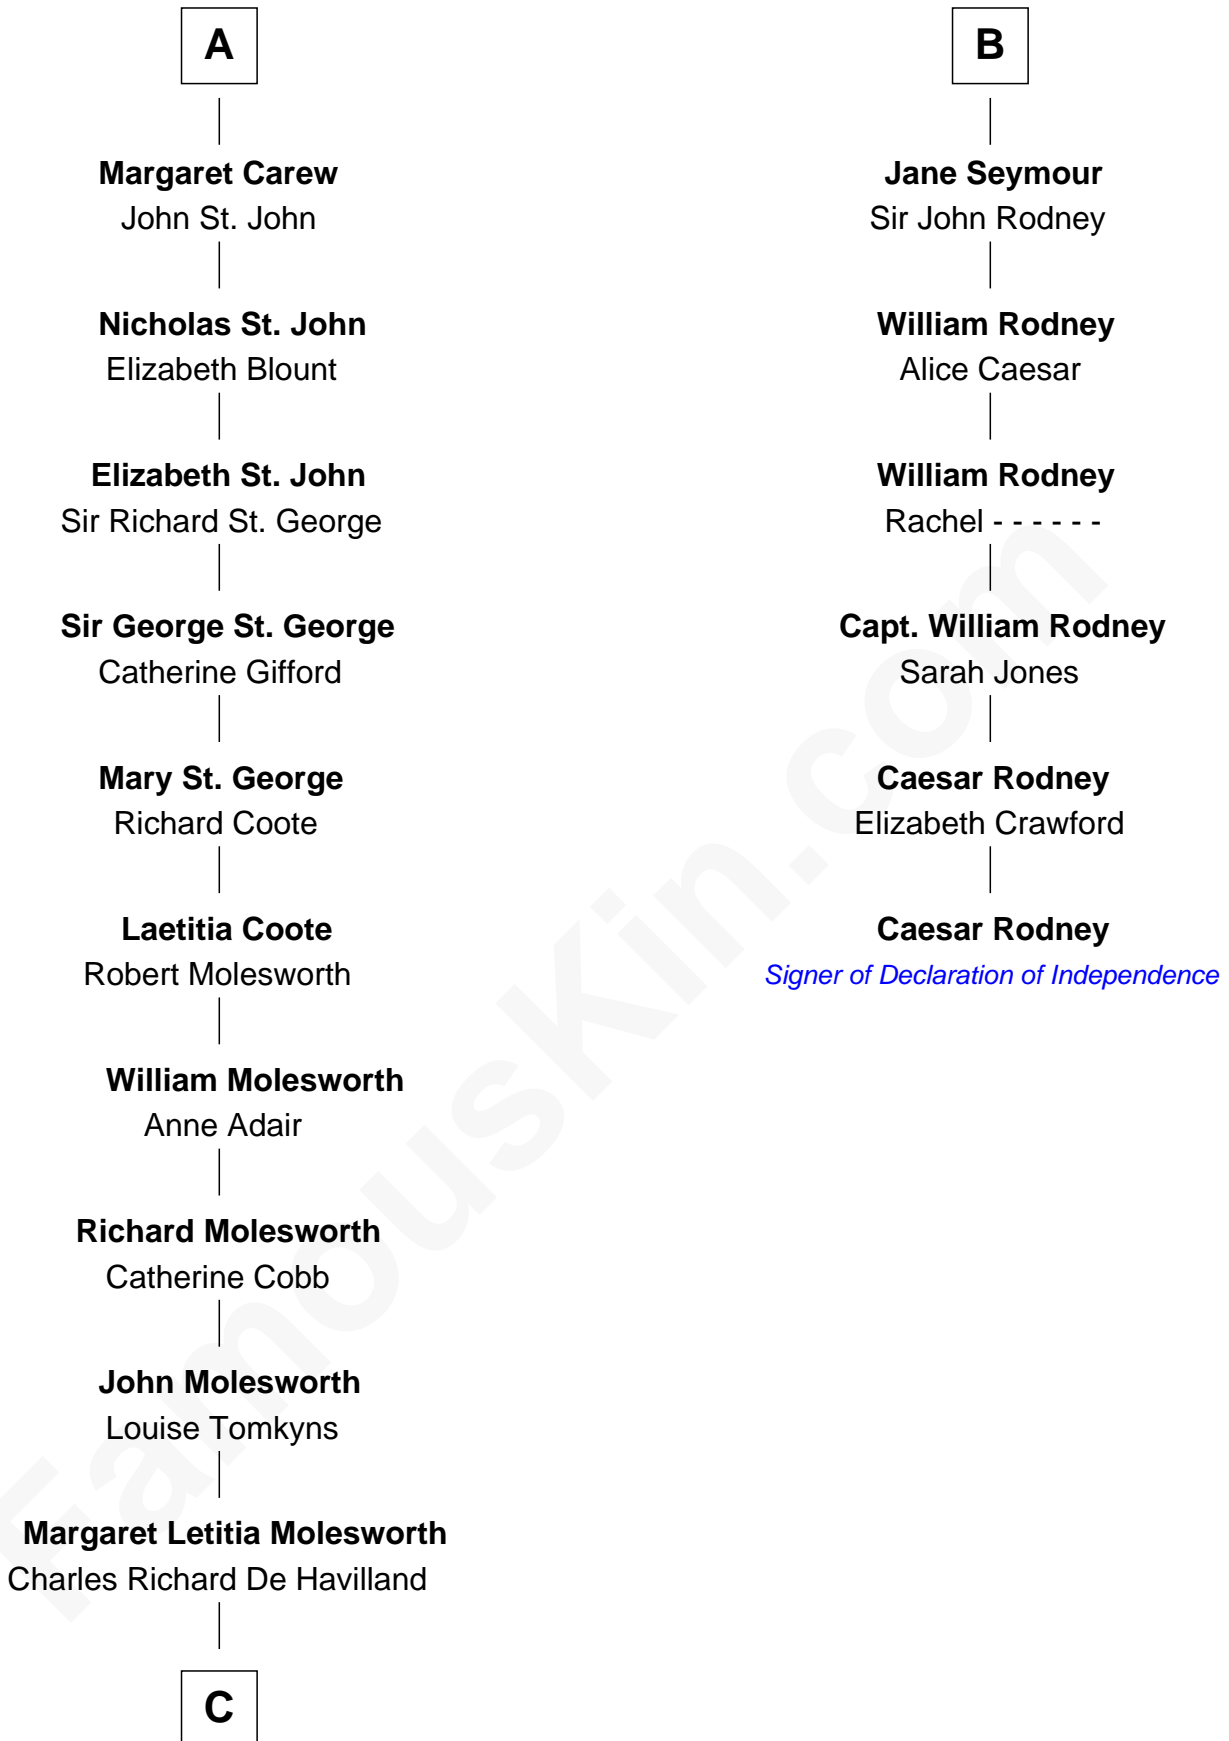

FamousKin.com Relationship Chart of

Joan Fontaine

Movie Actress

12th cousin 6 times removed of

Caesar Rodney

Signer of the Declaration of Independence

C

—
Walter Augustus De Havilland

Lillian Augusta Ruse

—
Joan Fontaine

Movie Actress

FamousKin.com