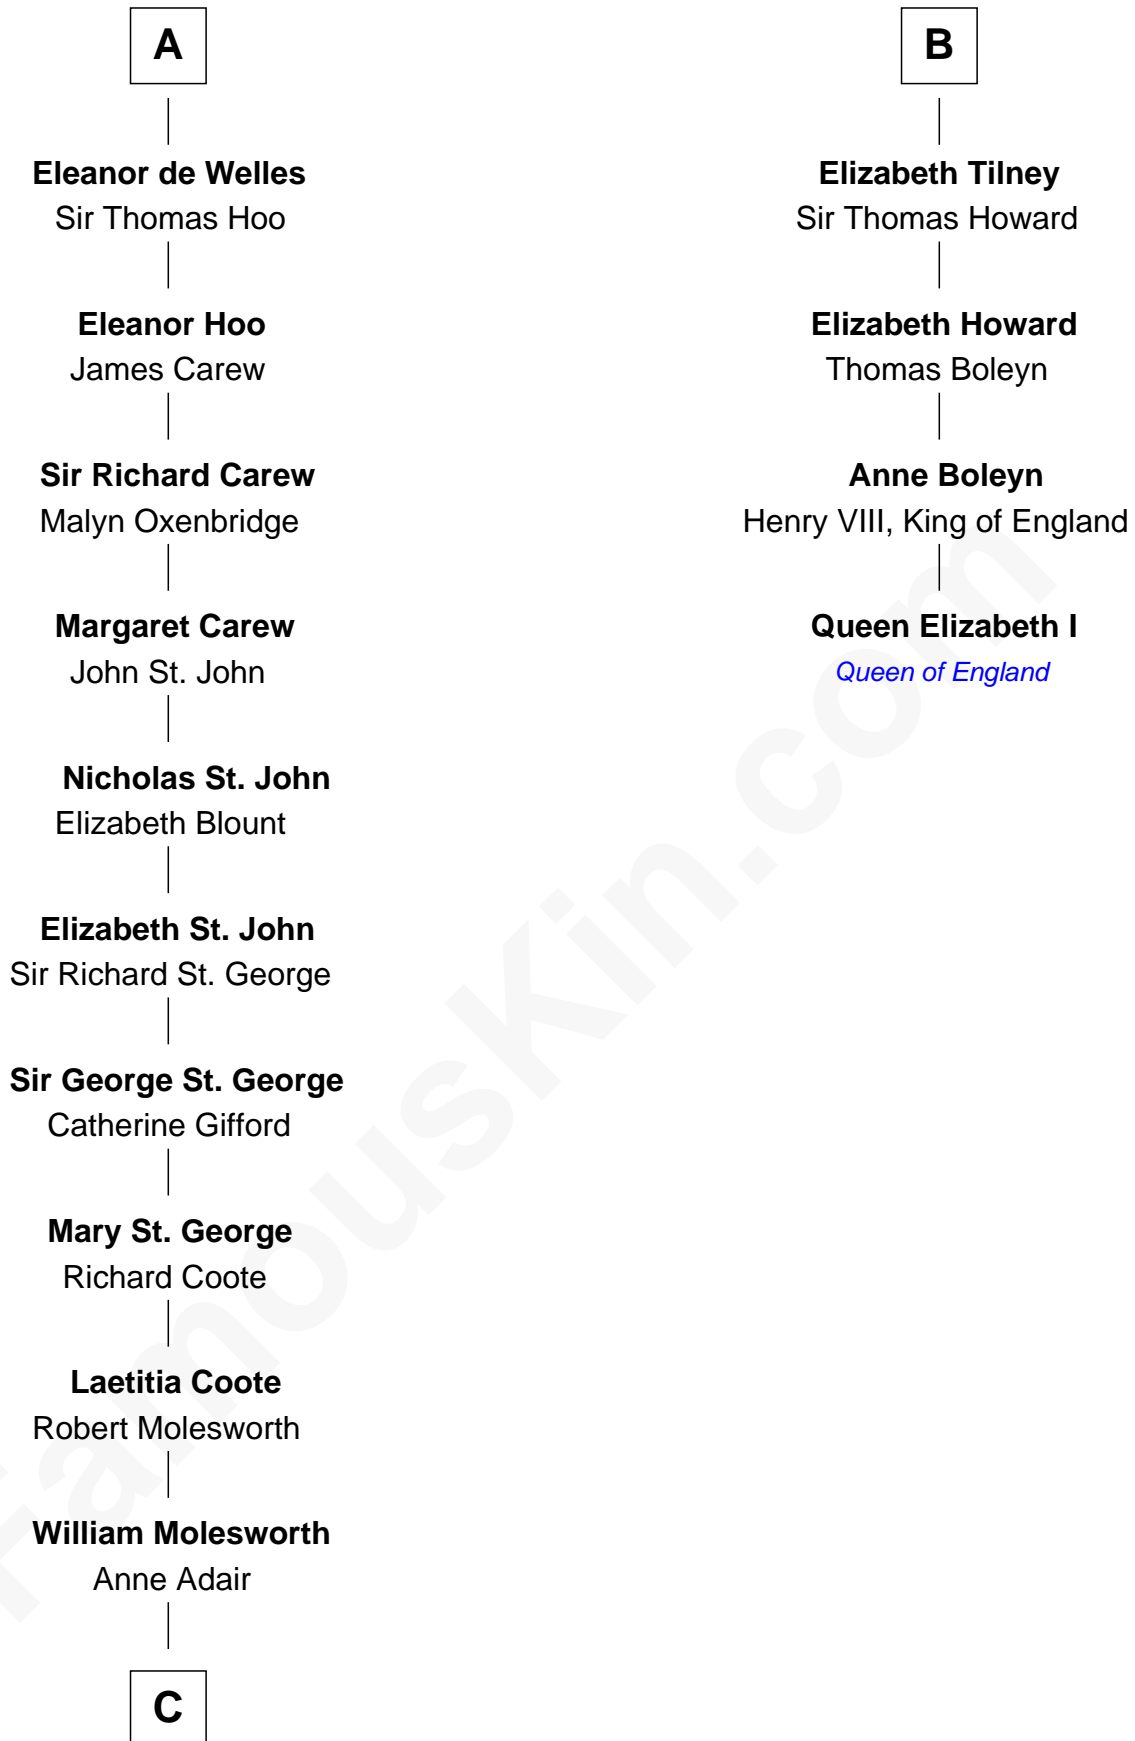

FamousKin.com Relationship Chart of

Joan Fontaine

Movie Actress

10th cousin 11 times removed of

Queen Elizabeth I

Queen of England

Sir William de Cantilupe

Eve de Braiose