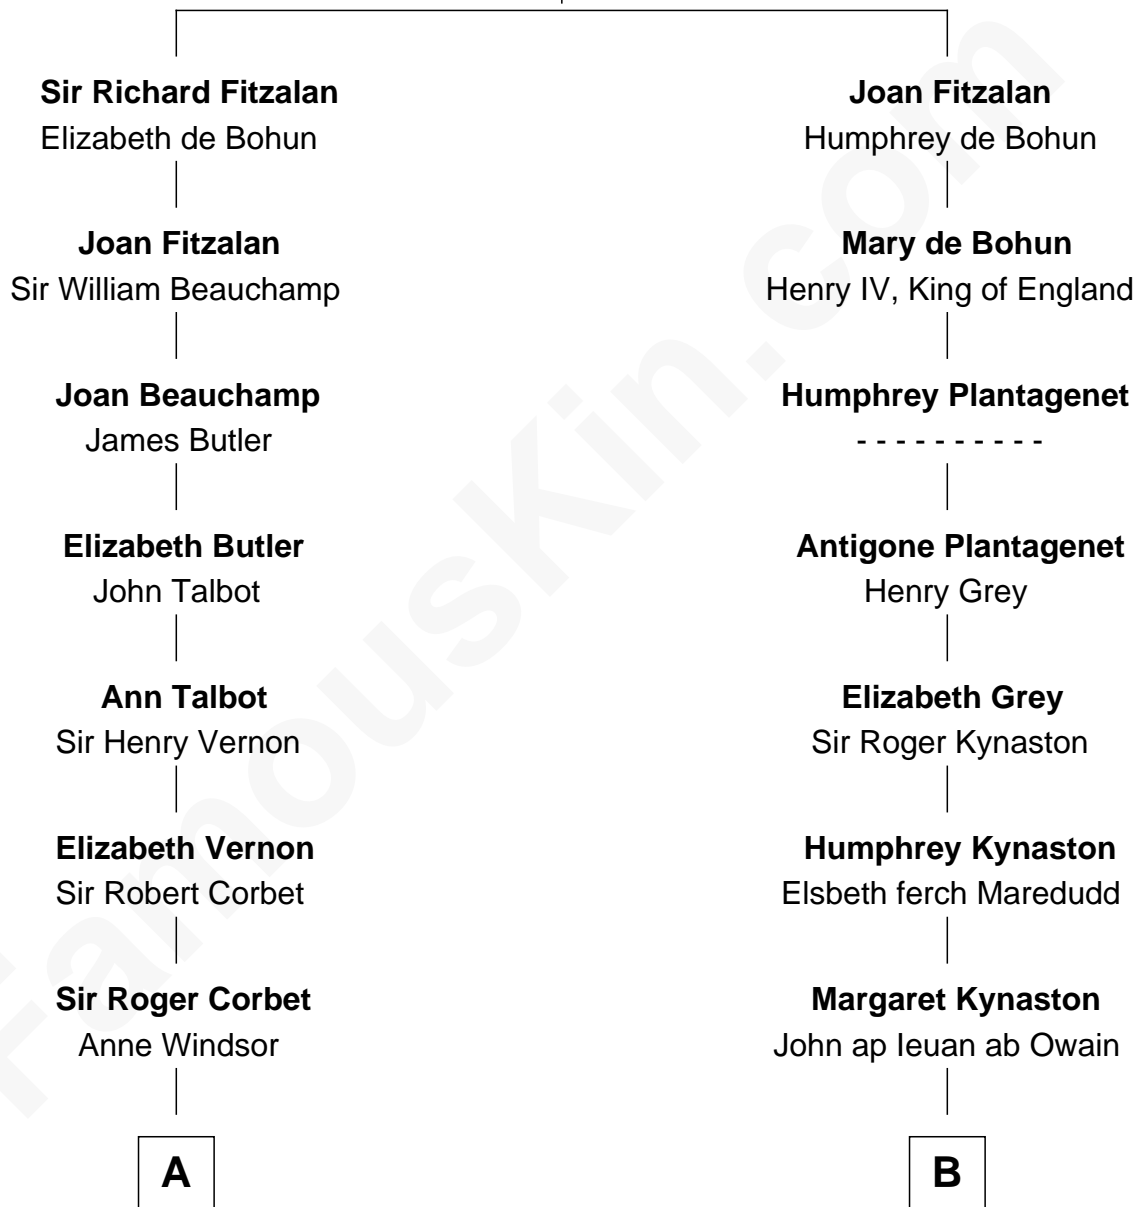

FamousKin.com Relationship Chart of

Joan Fontaine

Movie Actress

17th cousin 3 times removed of

Christopher Reeve

Movie Actor

Richard Fitzalan
Eleanor Plantagenet

C

Augustus Henry Reeve
Margaretta Willis Baldwin

Richard Henry Reeve
Anne Conrad D'Olier

Franklin D'Olier Reeve
Barbara Pitney Lamb

Christopher Reeve
Movie Actor