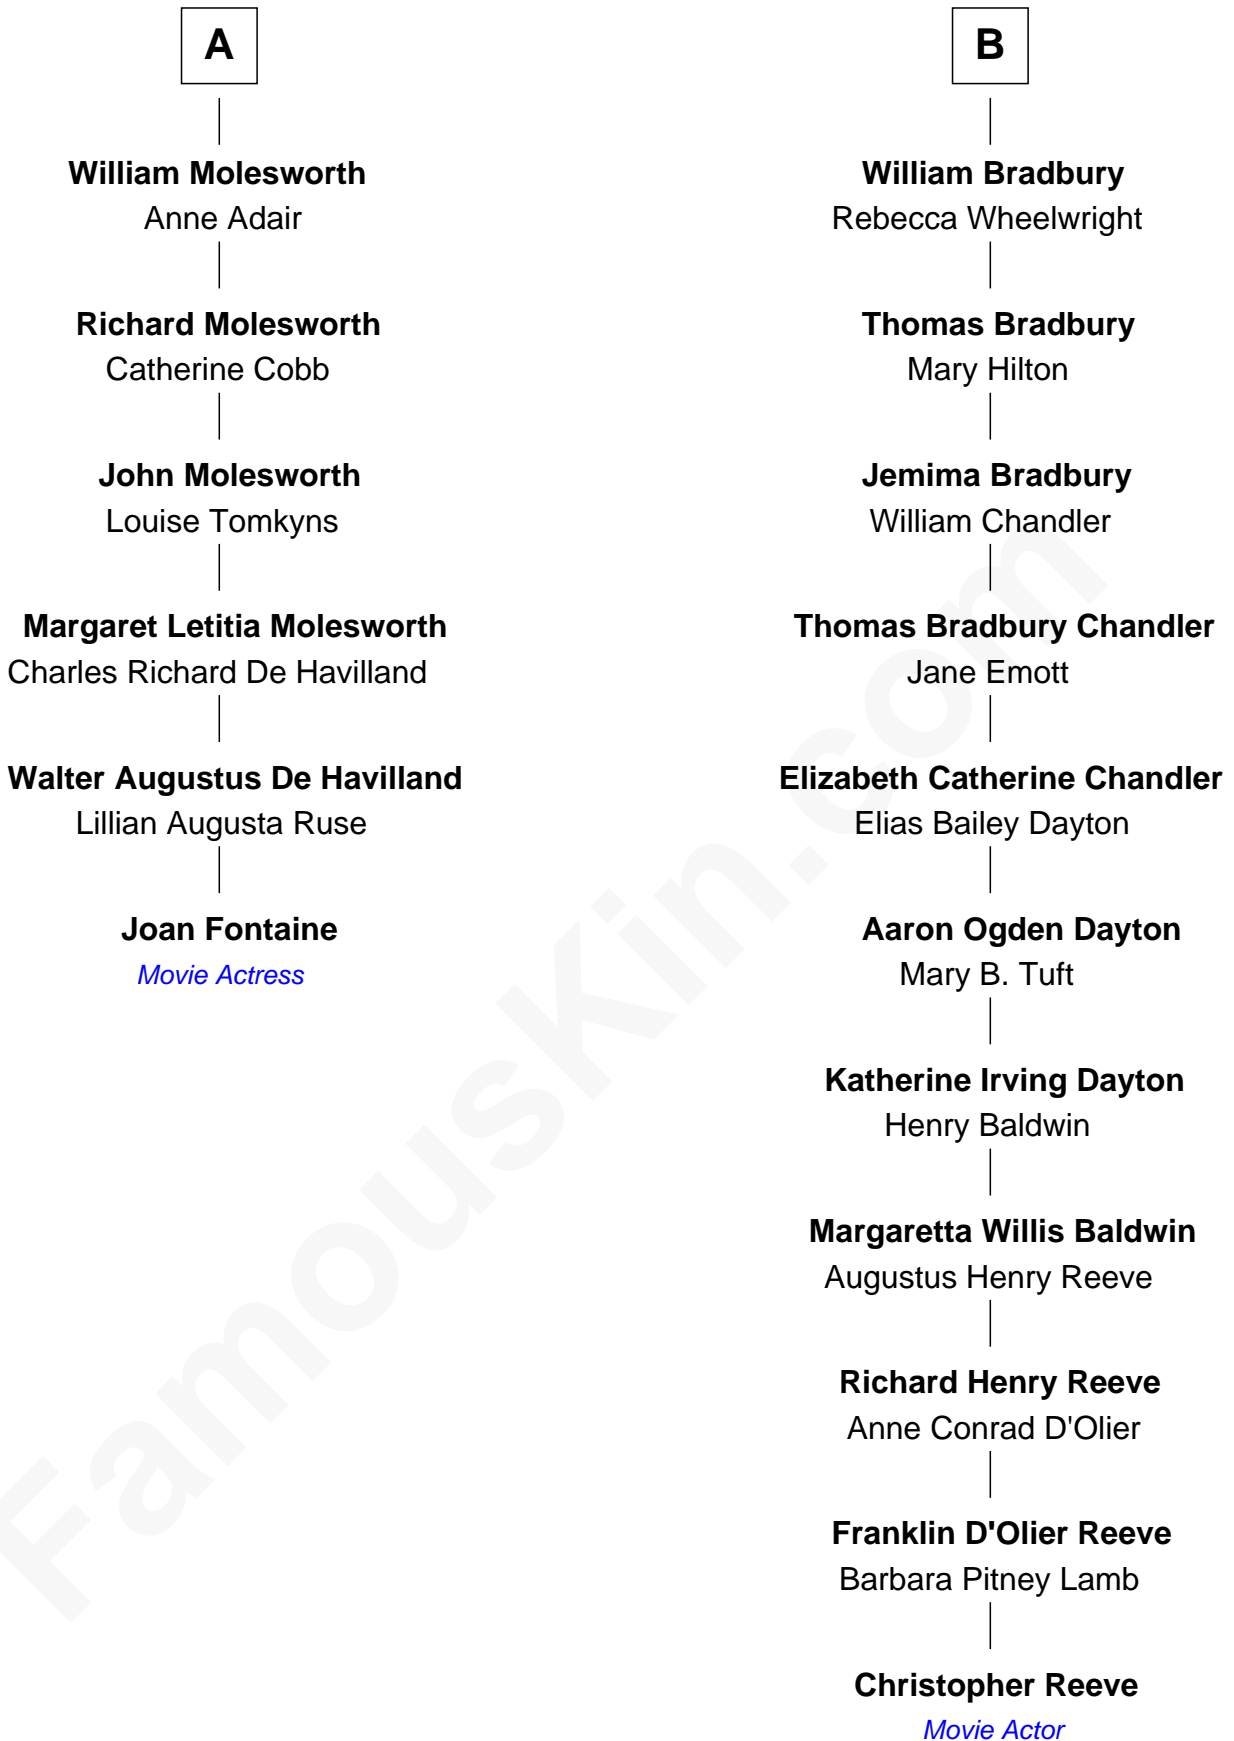

FamousKin.com Relationship Chart of

Joan Fontaine

Movie Actress

12th cousin 5 times removed of

Christopher Reeve

Movie Actor

William Cotton

Alice Abbott

Christopher Reeve photo by [Jbfrankel](#) [\(CC BY-SA 3.0\)](#)