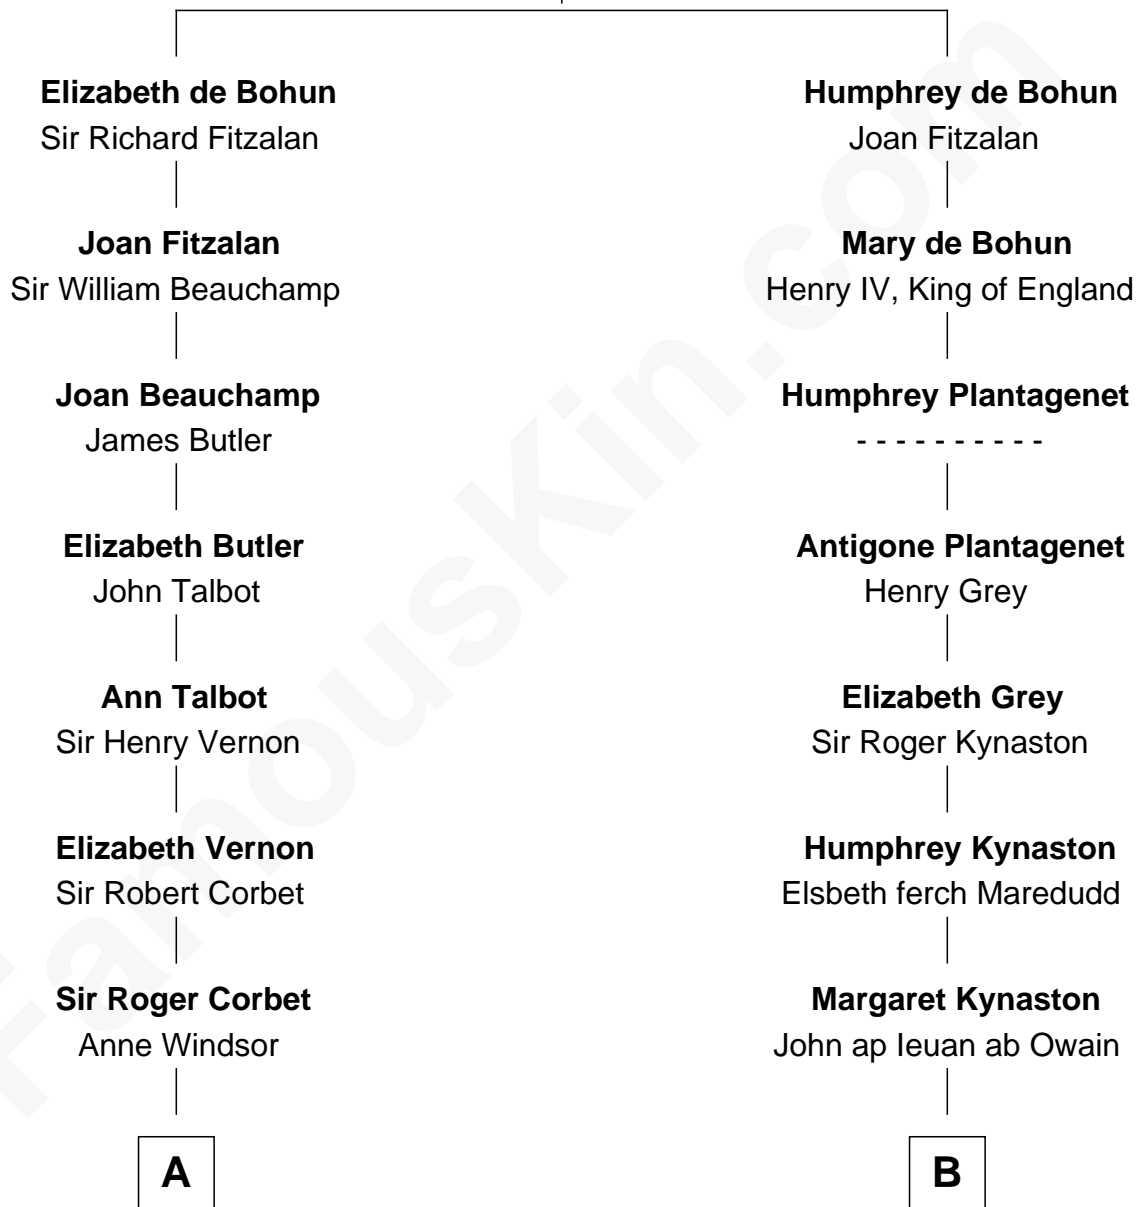

# FamousKin.com Relationship Chart of

**Joan Fontaine**

*Movie Actress*

17th cousin 3 times removed of

**Christopher Reeve**

*Movie Actor*

**Sir William de Bohun**  
Elizabeth de Badlesmere

C

**Augustus Henry Reeve**  
Margaretta Willis Baldwin

**Richard Henry Reeve**  
Anne Conrad D'Olier

**Franklin D'Olier Reeve**  
Barbara Pitney Lamb

**Christopher Reeve**  
*Movie Actor*