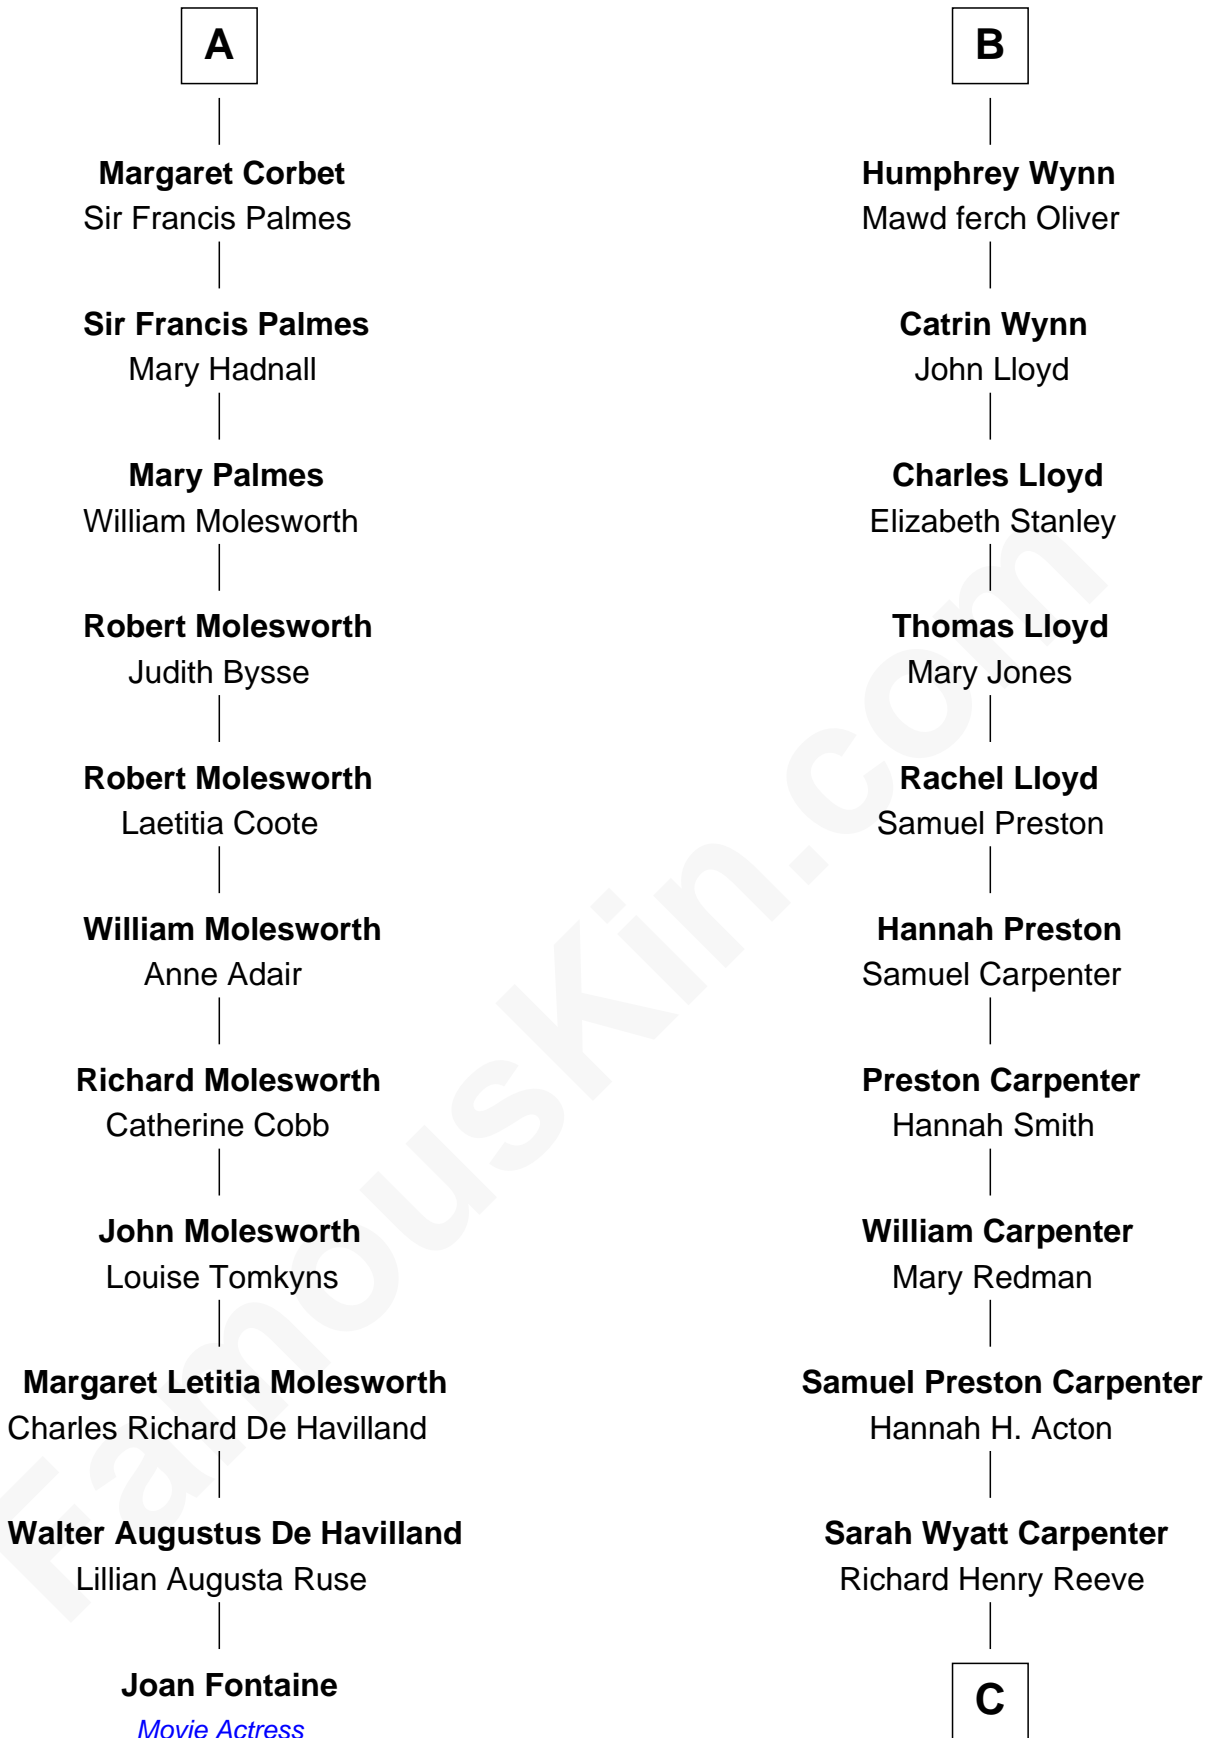

# FamousKin.com Relationship Chart of

**Joan Fontaine**

*Movie Actress*

17th cousin 3 times removed of

**Christopher Reeve**

*Movie Actor*

**Sir William de Bohun**  
Elizabeth de Badlesmere

C

**Augustus Henry Reeve**  
Margaretta Willis Baldwin

**Richard Henry Reeve**  
Anne Conrad D'Olier

**Franklin D'Olier Reeve**  
Barbara Pitney Lamb

**Christopher Reeve**  
*Movie Actor*