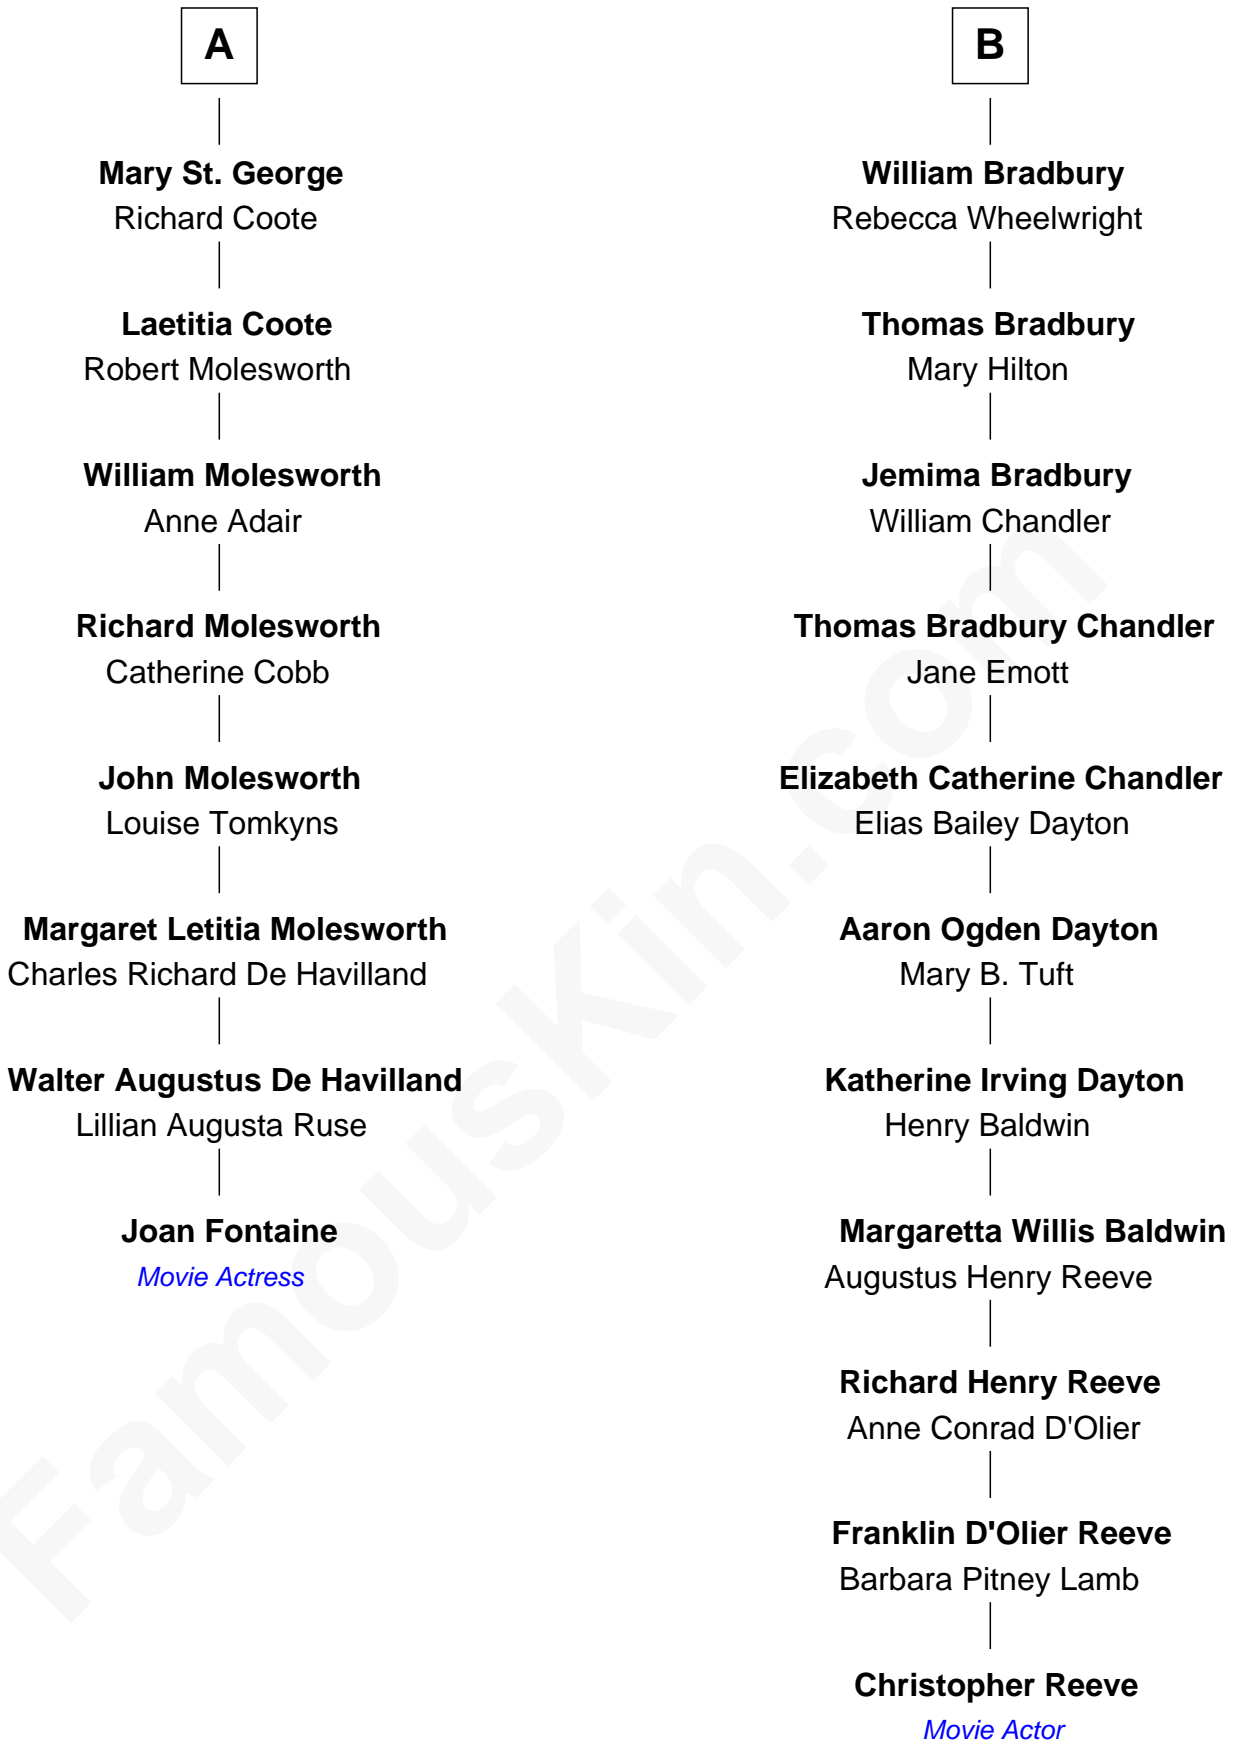

# FamousKin.com Relationship Chart of

**Joan Fontaine**

*Movie Actress*

14th cousin 3 times removed of

**Christopher Reeve**

*Movie Actor*

**Sir Lionel de Welles**

Joan de Waterton

**Eleanor de Welles**

Sir Thomas Hoo

**Eleanor Hoo**

James Carew

**Sir Richard Carew**

Malyn Oxenbridge

**Margaret Carew**

John St. John

**Nicholas St. John**

Elizabeth Blount

**Elizabeth St. John**

Sir Richard St. George

**Sir George St. George**

Catherine Gifford

**A**

**Margaret de Welles**

-----

**Elizabeth Whitgift**

Wymond Bradbury

**Thomas Bradbury**

Mary Perkins

**B**

Christopher Reeve photo by [Jbfrankel](#) ([CC BY-SA 3.0](#))