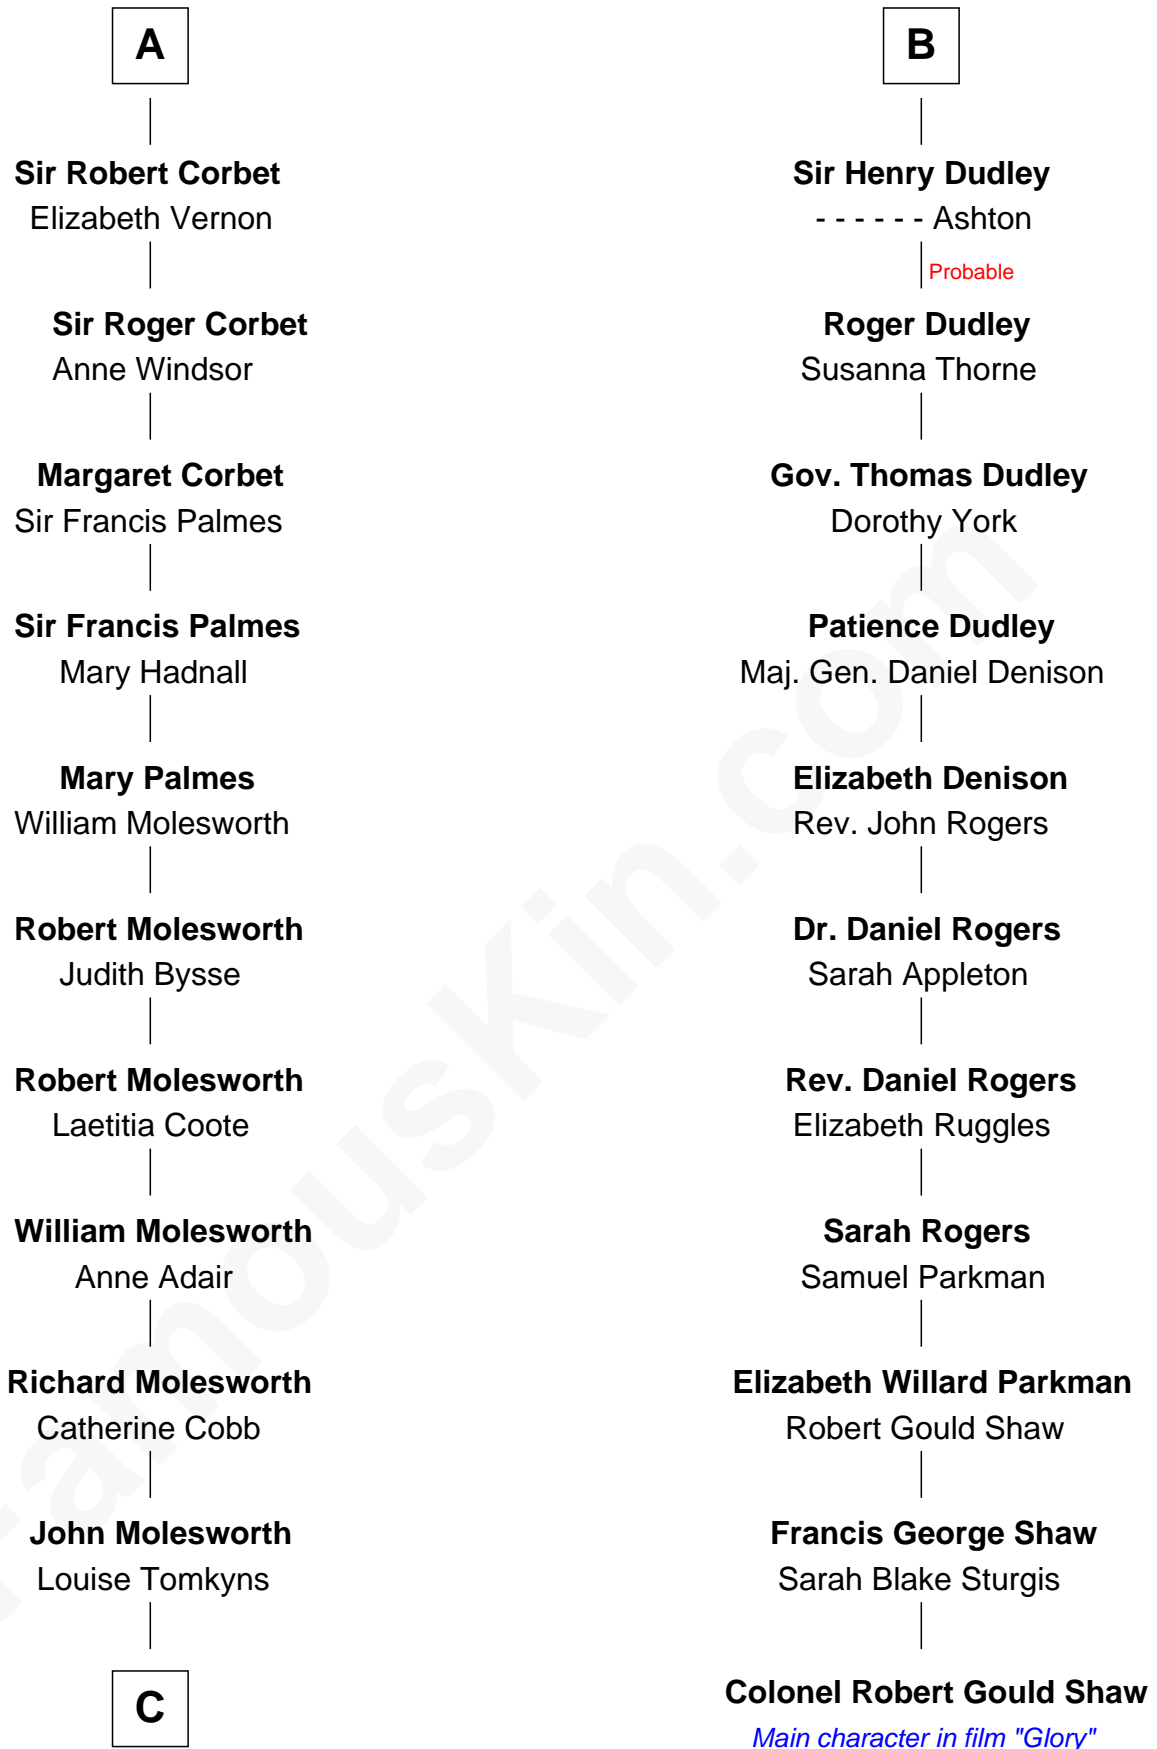

FamousKin.com Relationship Chart of

Joan Fontaine

Movie Actress

17th cousin 2 times removed of

Colonel Robert Gould Shaw

U.S. Civil War leader of film "Glory" fame

C

Margaret Letitia Molesworth

Charles Richard De Havilland

Walter Augustus De Havilland

Lillian Augusta Ruse

Joan Fontaine

Movie Actress

FamousKin.com