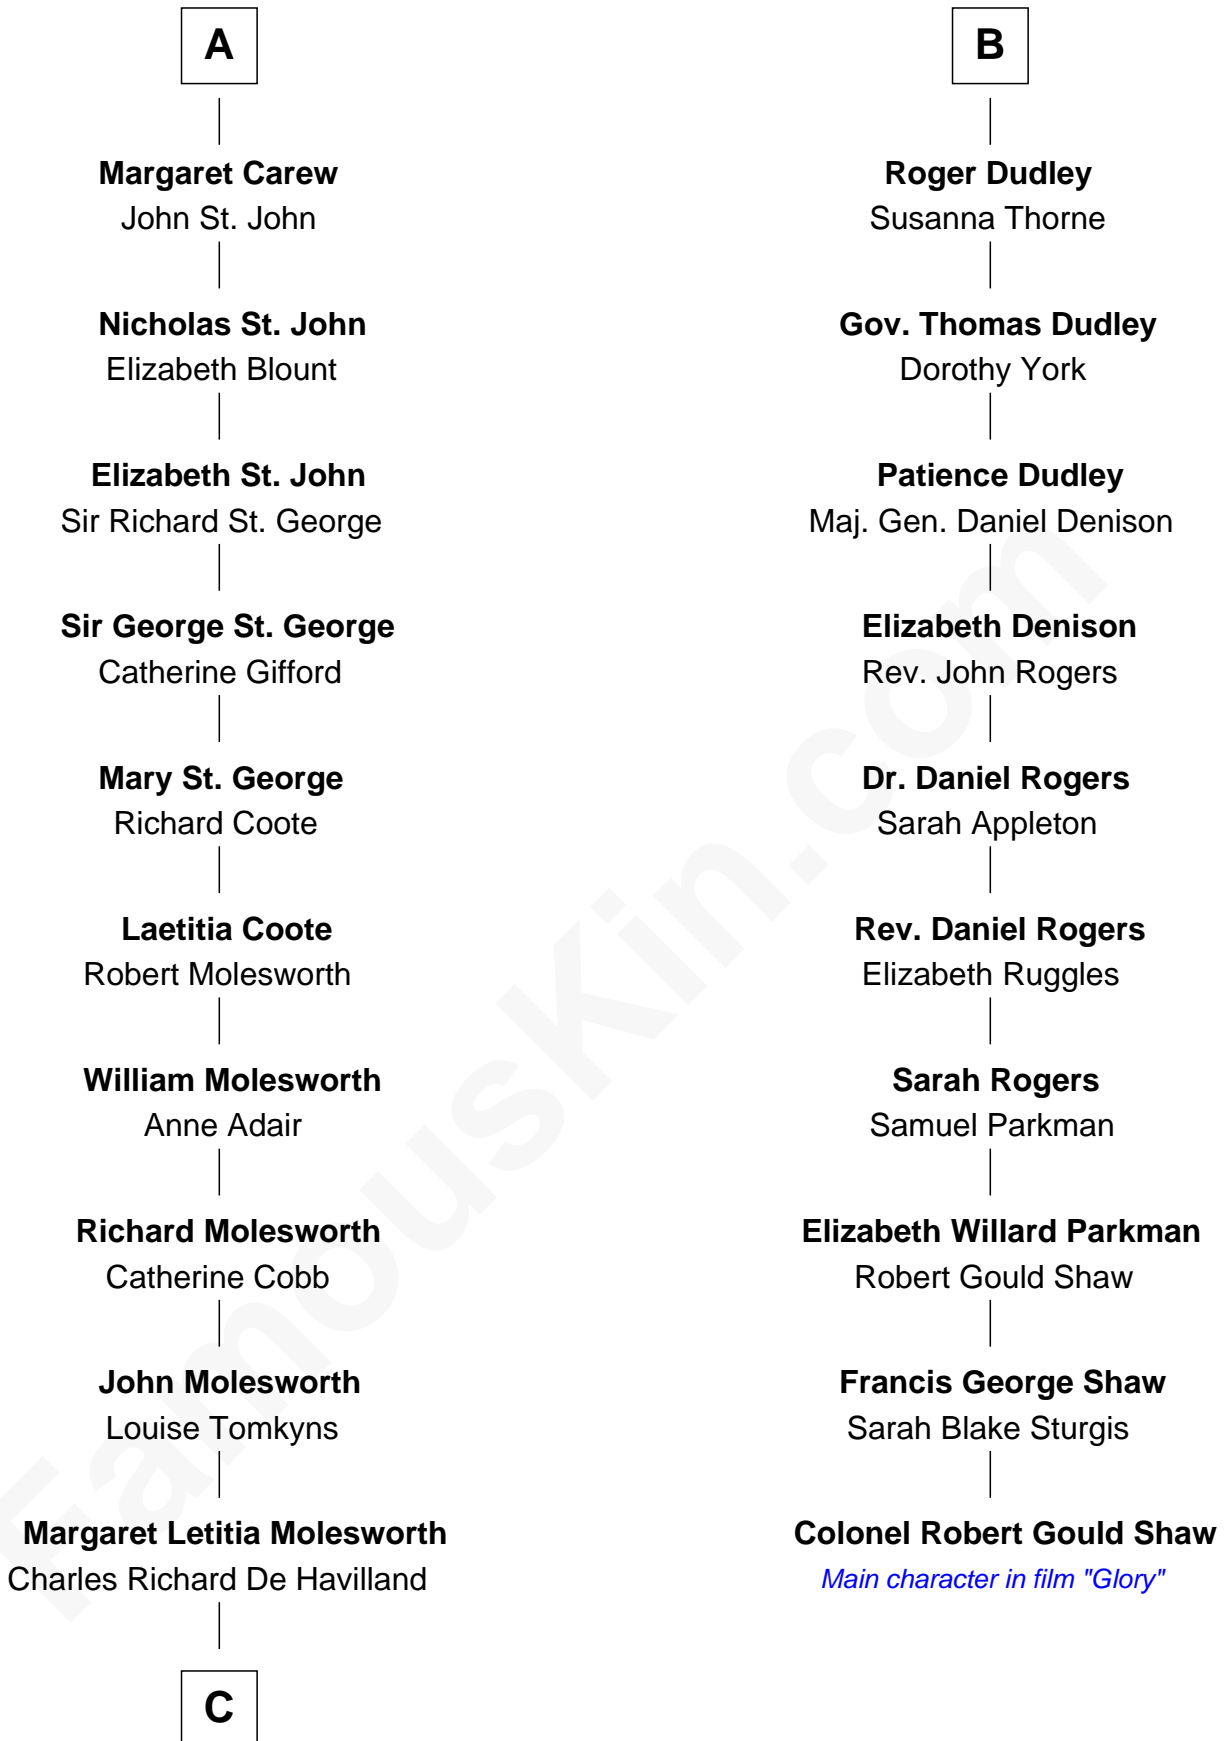

# FamousKin.com Relationship Chart of

**Joan Fontaine**

*Movie Actress*

16th cousin 2 times removed of

**Colonel Robert Gould Shaw**

*U.S. Civil War leader of film "Glory" fame*

**C**

—  
**Walter Augustus De Havilland**

Lillian Augusta Ruse

—  
**Joan Fontaine**

*Movie Actress*

FamousKin.com