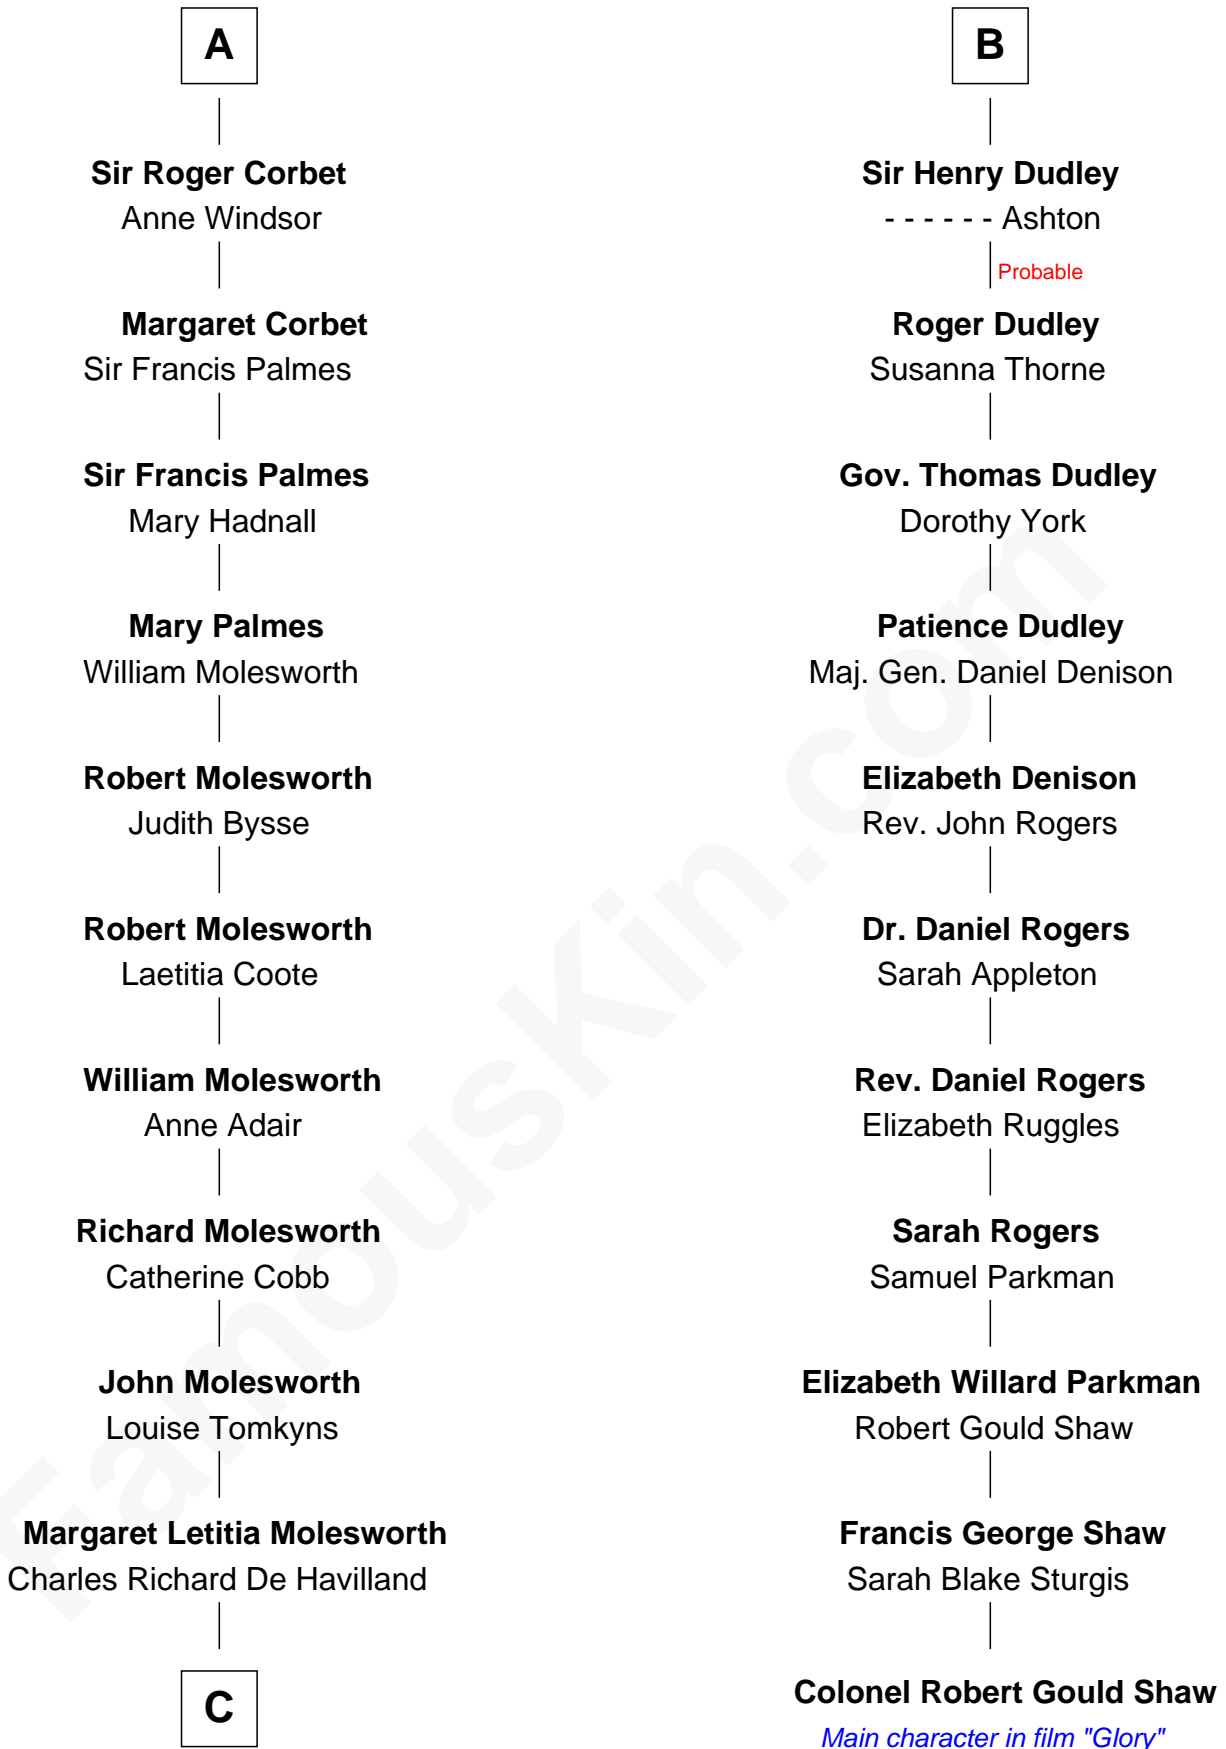

FamousKin.com Relationship Chart of

Joan Fontaine

Movie Actress

17th cousin 1 time removed of

Colonel Robert Gould Shaw

U.S. Civil War leader of film "Glory" fame

C

—
Walter Augustus De Havilland

Lillian Augusta Ruse

—
Joan Fontaine

Movie Actress

FamousKin.com