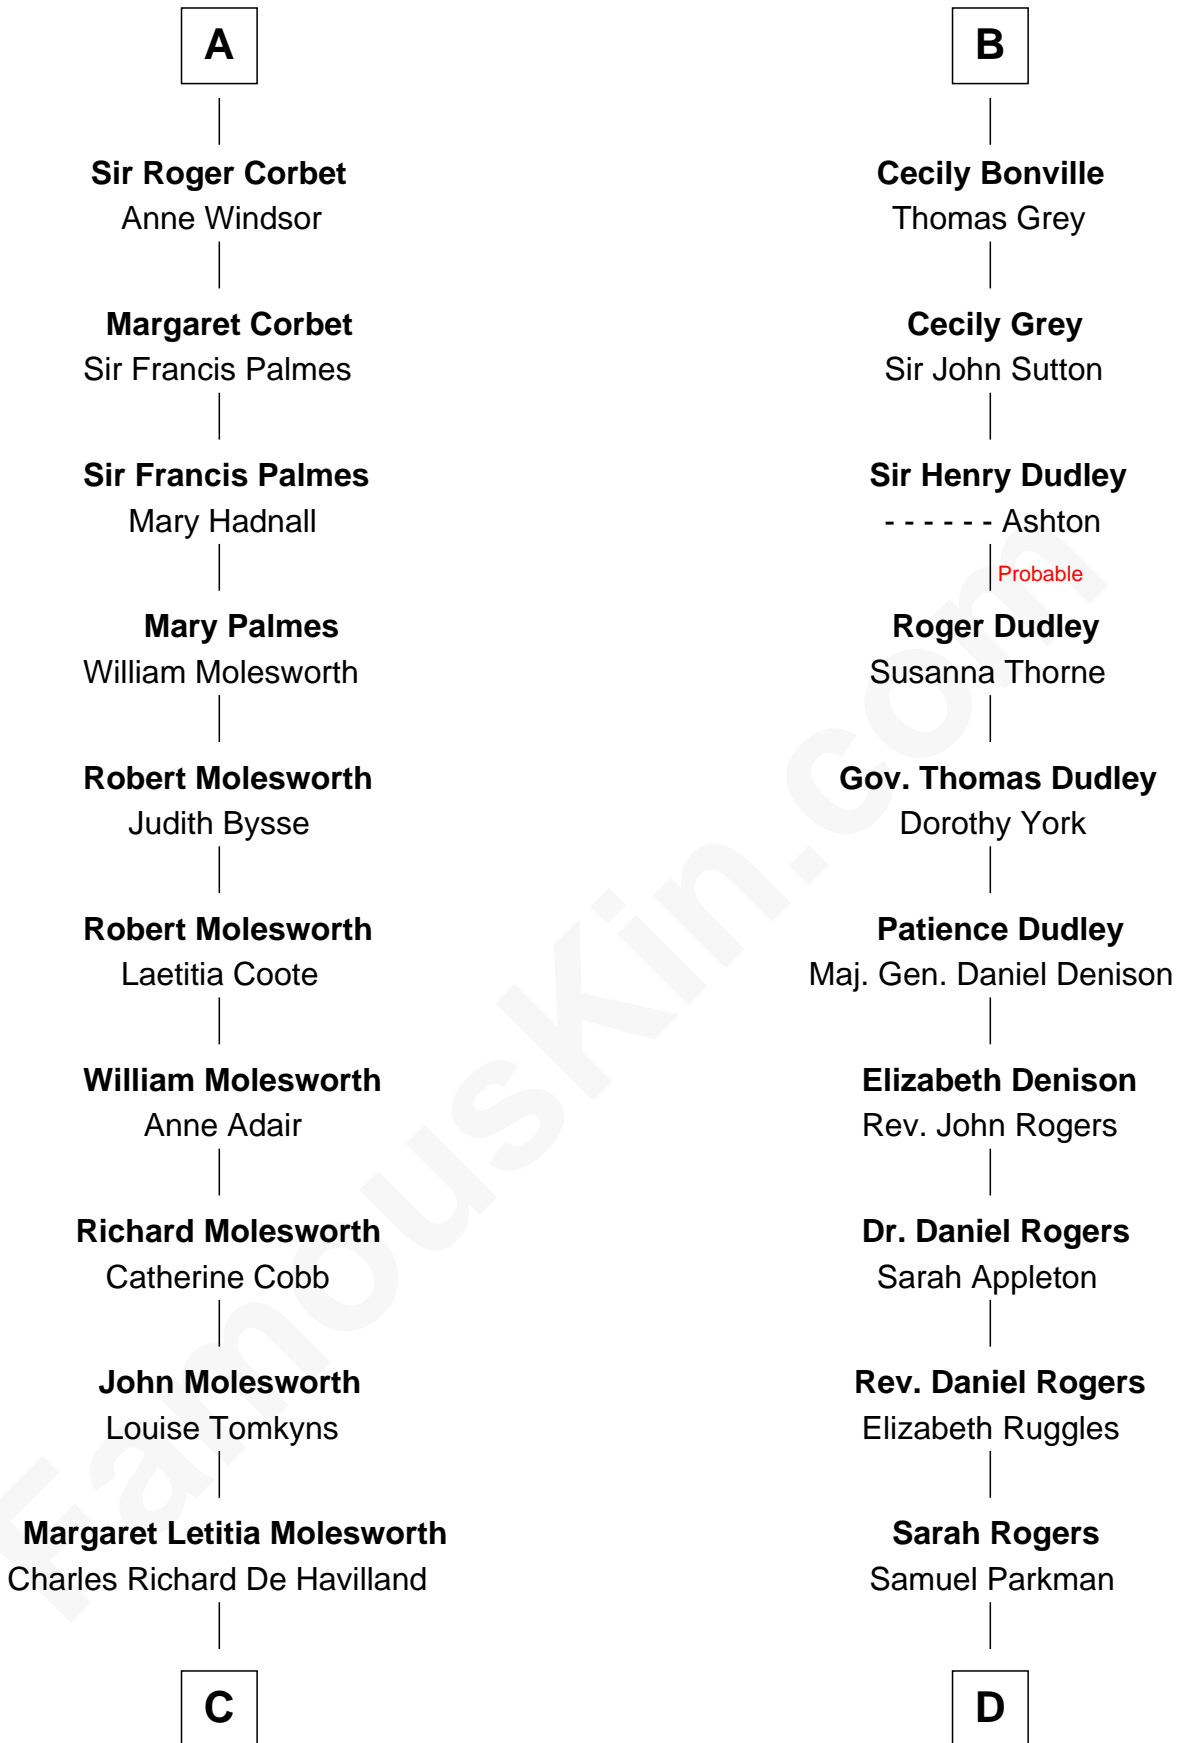

# FamousKin.com Relationship Chart of

**Joan Fontaine**

*Movie Actress*

18th cousin 1 time removed of

**Colonel Robert Gould Shaw**

*U.S. Civil War leader of film "Glory" fame*

**Sir Richard de Burgh**

Margaret - - - - -

Sir Thomas de Multon

**Elizabeth de Multon**

Sir Robert de Harington

**Sir John Harington**

- - - - -

**Sir Robert Harington**

Isabel Loring

**Sir William Harington**

Margaret Hill

**Elizabeth Harington**

William Bonville

**William Bonville**

Katherine Neville

**B**

**C**

**Walter Augustus De Havilland**

Lillian Augusta Ruse

**Joan Fontaine**

*Movie Actress*

**D**

**Elizabeth Willard Parkman**

Robert Gould Shaw

**Francis George Shaw**

Sarah Blake Sturgis